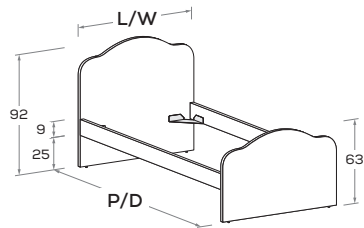

Mino R22

Disponibile con ruote.
Available with wheels.

RETE / MATERASSO MATT. BASE / MATTRESS		L/W	H	P/D
☐	☐	☒		
80 x	190	88	92	199
	200			209
90 x	190	98	92	199
	200			209

Mino R03

Rete posizionabile a 3 altezze diverse (materasso a filo o incassato 6 o 2,5 cm).
Mattress base with 3 different height settings (mattress flush or recessed 6 or 2,5 cm).

Mattress base with 3 different height settings (mattress flush or recessed 6 or 2,5 cm).