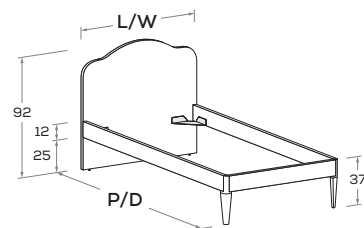

RETE / MATERASSO MATT. BASE / MATTRESS		L/W	H	P/D
☐	☐	☒		
80 x	190	88	92	199
	200			209
	220			229
90 x	190	98	92	199
	200			209
	220			229

Mino R04