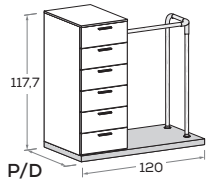

Panca LOOP con cassetti

LOOP bench with drawers

Panca LOOP con cassetti L 45 cm

LOOP bench with 45cm-wide drawers

misure P cm
dimensions D cm

45,8/61 cm

Panca LOOP con cassetti L 60 cm

LOOP bench with 60cm-wide drawers

misure P cm
dimensions D cm

45,8/61 cm