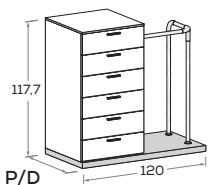

Panca LOOP con cassetti

LOOP bench with drawers

Panca LOOP con cassetti L 45 cm

LOOP bench with 45cm-wide drawers

misure P cm
dimensions D cm

48,2/61 cm

Panca LOOP con cassetti L 60 cm

LOOP bench with 60cm-wide drawers

misure P cm
dimensions D cm

48,2/61 cm