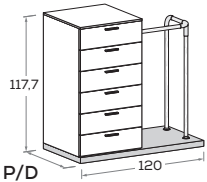

Panca LOOP con cassetti

LOOP bench with drawers

Panca LOOP con cassetti L 45 cm

LOOP bench with 45cm-wide drawers

misure P cm
dimensions D cm

45,8/61 cm

Panca LOOP con cassetti L 60 cm

LOOP bench with 60cm-wide drawers

misure P cm
dimensions D cm

45,8/61 cm