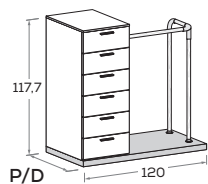

Panca LOOP con cassetti

LOOP bench with drawers

Panca LOOP con cassetti L 45 cm

LOOP bench with 45cm-wide drawers

misure P cm
dimensions D cm

48,2/61 cm

Panca LOOP con cassetti L 60 cm

LOOP bench with 60cm-wide drawers

misure P cm
dimensions D cm

48,2/61 cm