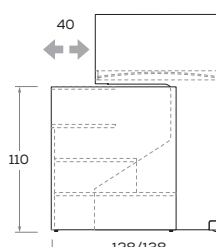

## Letto chiuso

Bed closed

Vista laterale  
Side view

Vista in pianta  
Plan view

## Letto aperto

Bed open

Vista laterale  
Side view

Vista in pianta  
Plan view

## Letto a castello SLOT con fianchi NUK

SLOT bunk bed with NUK side panels

Chiuso  
Closed

Aperto  
Open

RETE / MATERASSO MATT. BASE / MATTRESS	L/W	H	P/D
80 x 200	88	180,8	217
90 x 200	98	180,8	217

## Mensola sp. 3 cm con divisori sp. 1,8 cm

3cm-thick shelf  
with 1,8cm-thick partitions