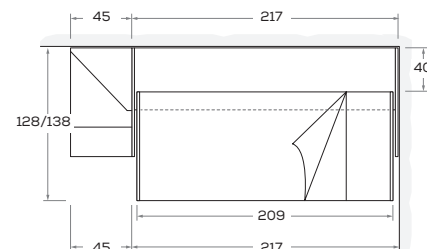

## Letto chiuso

Bed closed

Vista laterale  
Side view

Vista in pianta  
Plan view

## Letto aperto

Bed open

Vista laterale  
Side view

Vista in pianta  
Plan view

## Letto a castello SLOT con fianchi NUK

SLOT bunk bed with NUK side panels

Chiuso  
Closed

Aperto  
Open

RETE / MATERASSO MATT. BASE / MATTRESS	L/W	H	P/D
80 x 200	88	180,8	217
90 x 200	98	180,8	217

## Mensola sp. 3 cm con divisori sp. 1,8 cm

3cm-thick shelf  
with 1,8cm-thick partitions