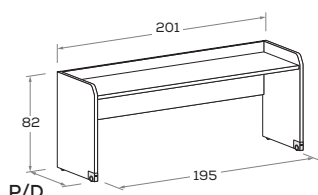

Scrittoio scorrevole sagomato

Shaped sliding desk
Struttura sp. 3 cm.
3cm-thick structure.