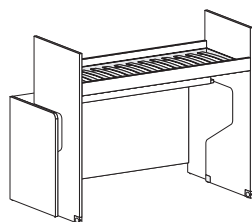

## Letto chiuso

Bed closed

Vista laterale  
Side view

Vista in pianta  
Plan view

## Letto aperto

Bed open

Vista laterale  
Side view

Vista in pianta  
Plan view

## Letto a castello SLOT con fianchi NUK

SLOT bunk bed with NUK side panels

Chiuso  
Closed

Aperto  
Open

RETE / MATERASSO MATT. BASE / MATTRESS	L/W	H	P/D
80 x 200	88	180,8	217
90 x 200	98	180,8	217

## Mensola sp. 3 cm con divisori sp. 1,8 cm

3cm-thick shelf  
with 1,8cm-thick partitions