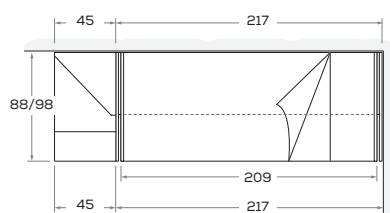

## Letto chiuso

Bed closed

Vista laterale  
Side view

Vista in pianta  
Plan view

## Letto aperto

Bed open

Vista laterale  
Side view

Vista in pianta  
Plan view

## Mensola sp. 3 cm con divisori sp. 1,8 cm

3cm-thick shelf  
with 1,8cm-thick partitions