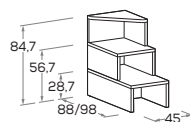

Letto a castello scorrevole SLOT

SLOT sliding bunk bed

nidi

Letto chiuso

Bed closed

Vista laterale
Side view

Vista in pianta
Plan view

Letto aperto

Bed open

Vista laterale
Side view

Vista in pianta
Plan view

Letto a castello SLOT con fianchi NUK

SLOT bunk bed with NUK side panels

Chiuso
Closed

Aperto
Open

RETE / MATERASSO MATT. BASE / MATTRESS	L/W	H	P/D
80 x 200	88	180,8	217
90 x 200	98	180,8	217

Mensola sp. 3 cm con divisori sp. 1,8 cm

3cm-thick shelf
with 1,8cm-thick partitions

Scrittoio scorrevole sagomato

Shaped sliding desk
Struttura sp. 3 cm.
3cm-thick structure.

Scaletta 07 a giorno

07 open storage steps

Scaletta 07 con cassetto su guide rallentate

07 steps with drawer on
soft-close runners

Le informazioni contenute nelle presenti schede tecniche sono indicative. Eventuali differenze con il listino in vigore non costituiscono motivo di contestazione.
The information given in this technical sheet are indicative. Any discrepancies with the price list currently in force cannot be cause for complaint.