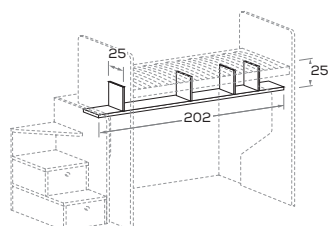

## Letto aperto

Bed open

Vista laterale  
Side view

Vista in pianta  
Plan view

## Letto a castello SLOT con fianchi NUK

SLOT bunk bed with NUK side panels

Chiuso  
Closed

Aperto  
Open

RETE / MATERASSO MATT. BASE / MATTRESS	L/W	H	P/D
80 x 200	88	180,8	217
90 x 200	98	180,8	217

## Mensola sp. 3 cm con divisori sp. 1,8 cm

3cm-thick shelf  
with 1,8cm-thick partitions