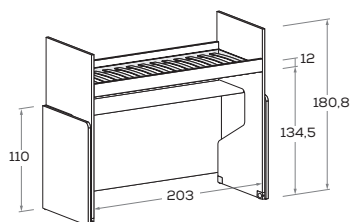

## Letto chiuso

Bed closed

Vista laterale  
Side view

Vista in pianta  
Plan view

## Letto aperto

Bed open

Vista laterale  
Side view

Vista in pianta  
Plan view

## Letto a castello SLOT con fianchi NUK

SLOT bunk bed with NUK side panels

Chiuso  
Closed

Aperto  
Open

RETE / MATERASSO MATT. BASE / MATTRESS	L/W	H	P/D
80 x 200	88	180,8	217
90 x 200	98	180,8	217

## Mensola sp. 3 cm con divisori sp. 1,8 cm

3cm-thick shelf  
with 1,8cm-thick partitions