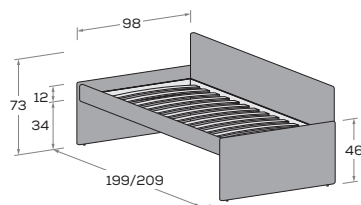

Sfoderabile.
Removable covers.

RETE /
MATERASSO
MATT. BASE /
MATTRESS

90 x 190
200