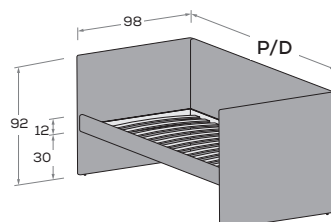

Letto a divano con schiena sagomata

Sofa bed with shaped back panel

Letto attrezzabile con reti e cassetti estraibili H 29,2.

Bed can accommodate pull-out mattress bases and drawers 29,2 cm high.

MATERASSO MATTRESS	L/W	H	P/D
90 x 190 200	98	92	199 209

Letto a divano H. 73

73cm-height sofa bed

Letto attrezzabile con reti e cassetti estraibili H 29,2.

Bed can accommodate pull-out mattress bases and drawers 29,2 cm high.

MATERASSO MATTRESS	L/W	H	P/D
90 x 190 200	98	73	199 209

Letto a divano H. 92

92cm-height sofa bed

Letto attrezzabile con reti e cassetti estraibili H 29,2.

Bed can accommodate pull-out mattress bases and drawers 29,2 cm high.

MATERASSO MATTRESS	L/W	H	P/D
90 x 190 200	98	92	199 209