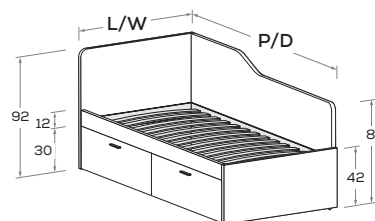

Letto a divano con schiena sagomata e 2 cassettoni

Sofa bed with shaped back panel and 2 oversized drawers