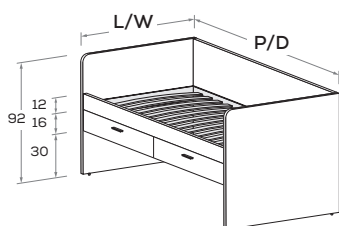

Letto a divano e 2 cassetti

Sofa bed and 2 drawers

Letto attrezzabile con reti e cassetti estraibili H 29,2.

Bed can accommodate pull-out mattress bases and drawers 29,2 cm high.