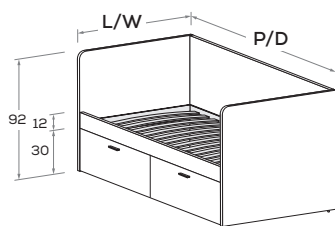

Letti a divano H 92 cm

Sofa beds H 92 cm

Letto a divano e 2 cassettoni

Sofa bed and 2 oversized drawers

Disponibile con ruote.
Available with wheels.

RETE / MATERASSO MATT. BASE / MATTRESS	L/W	H	P/D
80 x 190 200	88	92	199 209
90 x 190 200	98	92	199 209