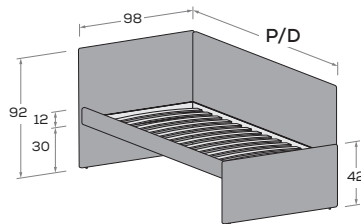

RETE / MATERASSO MATT. BASE / MATTRESS	L/W	H	P/D
80 x 190 200	88	92	199 209
90 x 190 200	98	92	199 209

Letti a divano imbottiti H 92 cm

Padded sofa beds H 92 cm

Letto a divano con schiena

Sofa bed with back panel

Letto attrezzabile con reti e cassetti estraibili H 29,2.

Bed can accommodate pull-out mattress bases and drawers 29,2 cm high.

MATERASSO MATTRESS	L/W	H	P/D
90 x 190 200	98	92	199 209

Letto a divano con schiena

Sofa bed with back panel

Letto attrezzabile con reti e cassetti estraibili H 29,2.

Bed can accommodate pull-out mattress bases and drawers 29,2 cm high.

MATERASSO MATTRESS	L/W	H	P/D
90 x 190 200	98	92	199 209