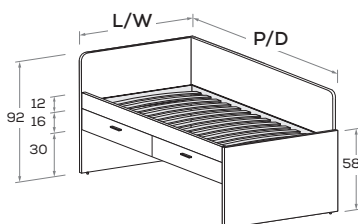

Letti a divano H 92 cm

Sofa beds H 92 cm

Letto a divano e 2 cassettoni

Sofa bed and 2 oversized drawers

Disponibile con ruote.
Available with wheels.

RETE / MATERASSO MATT. BASE / MATTRESS	L/W	H	P/D
80 x 190 200	88	92	199 209
90 x 190 200	98	92	199 209

Letto a divano con schiena e 2 cassetti

Sofa bed with back panel and 2 drawers

Letto attrezzabile con reti e cassetti estraibili H 29,2.

Bed can accommodate pull-out mattress bases and drawers 29,2 cm high.