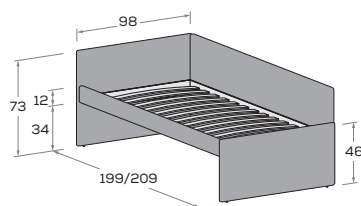

Sfoderabile.
Removable covers.

RETE /
MATERASSO
MATT. BASE /
MATTRESS

90 x 190
200