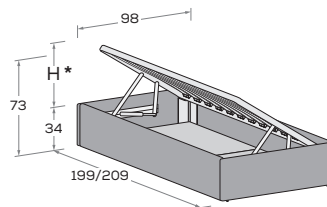

Divani letto imbottiti WHIPPY

WHIPPY padded sofa beds

nidi

Con rete fissa

With fixed mattress base

Con rete alzante laterale

With side-lift mattress base

* H APERTURA per rete da 90: 35 cm
OPENING H for 90 mattress base: 35 cm

Sfoderabile.
Removable covers.

RETE /
MATERASSO
MATT. BASE /
MATTRESS

90 x 190
200

Sfoderabile.
Removable covers.

RETE /
MATERASSO
MATT. BASE /
MATTRESS

90 x 190
200

Sfoderabile.
Removable covers.

RETE /
MATERASSO
MATT. BASE /
MATTRESS

90 x 190
200

Sfoderabile.
Removable covers.

RETE /
MATERASSO
MATT. BASE /
MATTRESS

90 x 190
200

Sfoderabile.
Removable covers.

RETE /
MATERASSO
MATT. BASE /
MATTRESS

90 x 190
200

Sfoderabile.
Removable covers.