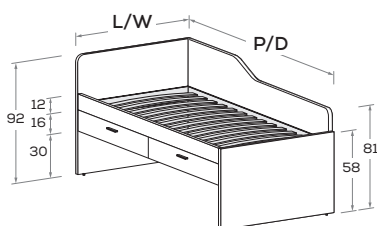

Disponibile con ruote.
Available with wheels.

RETE / MATERASSO MATT. BASE / MATTRESS	L/W	H	P/D
80 x 190 200	88	92	199 209
90 x 190 200	98	92	199 209

Letto a divano con schiena sagomata e 2 cassetti

Sofa bed with shaped back panel and 2 drawers

Letto attrezzabile con reti e cassetti estraibili H 29,2.

Bed can accommodate pull-out mattress bases and drawers 29,2 cm high.

Disponibile con ruote.
Available with wheels.

RETE / MATERASSO MATT. BASE / MATTRESS	L/W	H	P/D
80 x 190 200	88	92	199 209
90 x 190 200	98	92	199 209