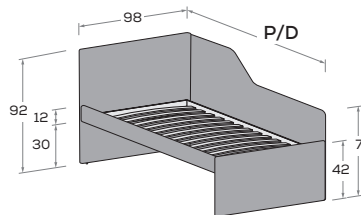

Sofa bed with back panel

Letto attrezzabile con reti e cassetti estraibili H 29,2.

Bed can accommodate pull-out mattress bases and drawers 29,2 cm high.

MATERASSO MATTRESS	L/W	H	P/D
90 x 190 200	98	92	199 209

Letto a divano con schiena sagomata

Sofa bed with shaped back panel

Letto attrezzabile con reti e cassetti estraibili H 29,2.

Bed can accommodate pull-out mattress bases and drawers 29,2 cm high.

MATERASSO MATTRESS	L/W	H	P/D
90 x 190 200	98	92	199 209