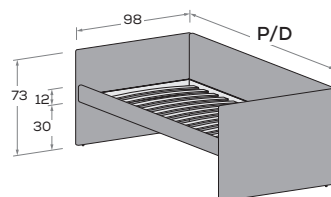

Letto a divano con schiena sagomata

Sofa bed with shaped back panel

Letto attrezzabile con reti e cassetti estraibili H 29,2.

Bed can accommodate pull-out mattress bases and drawers 29,2 cm high.

MATERASSO MATTRESS	L/W	H	P/D
90 x 190 200	98	92	199 209

Letto a divano H. 73

73cm-height sofa bed

Letto attrezzabile con reti e cassetti estraibili H 29,2.

Bed can accommodate pull-out mattress bases and drawers 29,2 cm high.

MATERASSO MATTRESS	L/W	H	P/D
90 x 190 200	98	73	199 209