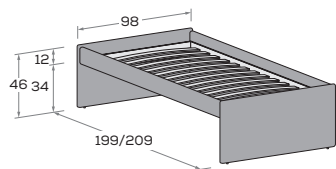

Divani letto imbottiti WHIPPY

WHIPPY padded sofa beds

nidi

Con rete fissa

With fixed mattress base

Con rete alzante laterale

With side-lift mattress base

* H APERTURA per rete da 90: 35 cm
OPENING H for 90 mattress base: 35 cm

Sfoderabile.
Removable covers.

RETE /
MATERASSO
MATT. BASE /
MATTRESS

90 x 190
200

Sfoderabile.
Removable covers.

RETE /
MATERASSO
MATT. BASE /
MATTRESS

90 x 190
200

Sfoderabile.
Removable covers.

RETE /
MATERASSO
MATT. BASE /
MATTRESS

90 x 190
200

Sfoderabile.
Removable covers.

RETE /
MATERASSO
MATT. BASE /
MATTRESS

90 x 190
200

Sfoderabile.
Removable covers.

RETE /
MATERASSO
MATT. BASE /
MATTRESS

90 x 190
200

Sfoderabile.
Removable covers.