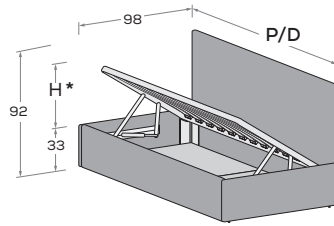

Letto a divano H. 92

92cm-height sofa bed

Letto attrezzabile con reti e cassetti estraibili H 29,2.

Bed can accommodate pull-out mattress bases and drawers 29,2 cm high.

MATERASSO MATTRESS	L/W	H	P/D
90 x 190 200	98	92	199 209

Letti a divano imbottiti H 92 cm

Padded sofa beds H 92 cm

Letto a divano con schiena

Sofa bed with back panel

* H APERTURA per rete da 90: 35 cm
OPENING H for 90 mattress base: 35 cm

MATERASSO MATTRESS	L/W	H	P/D
90 x 190 200	98	92	199 209