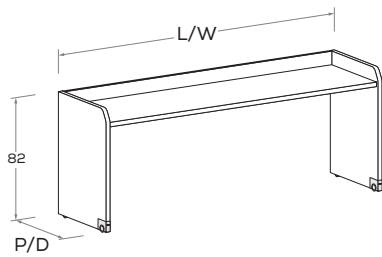

Scrivania scorrevole sagomata

Shaped sliding desk 3 cm thick

nidi

Struttura sp. 3 cm con ruote incassate e freno anteriore.

3cm-thick structure with recessed wheels, lockable at front.

misure L x H x P cm
dimensions W x H x D cm

201 x 82 x 56,6/86 cm
208 x 82 x 57,6 cm