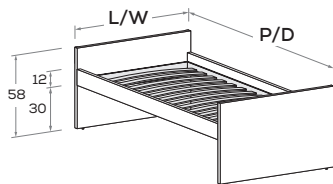

Turca NUK attrezzata

NUK equipped platform bed

Letto attrezzabile con reti e cassetti estraibili H 29,2

Bed can accommodate pull-out mattress bases and drawers 29.2 cm high.

Disponibile con ruote.
Available with wheels.

RETE / MATERASSO MATT. BASE / MATTRESS		L/W	H	P/D
80 x 190 200	☐	88	58	199 209
90 x 190 200	☐	98	58	199 209

Turca NUK attrezzata con 2 cassettoni

NUK equipped platform bed with 2 oversized drawers