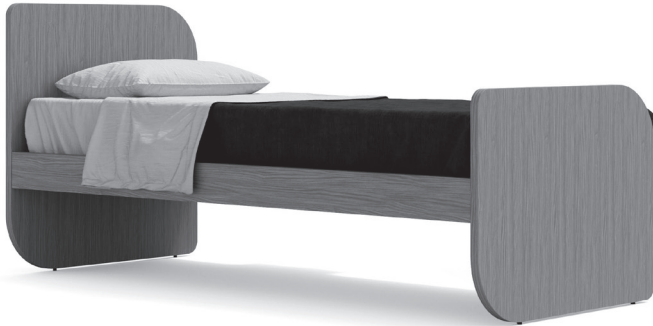

Letto SHIP

nidi

SHIP bed

Foto in versione DX \ Pictured in RH version.

SHIP R02

Rete posizionabile a 2 altezze diverse \ Mattress base with 2 different height settings.

L\W	H	P\D	RETE \ MATT. BASE MATERASSO \ MATTRESS
88	92	199	80 x 190
		209	80 x 200
98	92	199	90 x 190
		209	90 x 200
128	92	199	120 x 190
		209	120 x 200

SHIP R22

Rete posizionabile a 2 altezze diverse \ Mattress base with 2 different height settings.

L\W	H	P\D	RETE \ MATT. BASE MATERASSO \ MATTRESS
88	92	199	80 x 190
		209	80 x 200
98	92	199	90 x 190
		209	90 x 200
128	92	199	120 x 190
		209	120 x 200

SHIP R03

Rete posizionabile a 2 altezze diverse \ Mattress base with 2 different height settings.

L\W	H	P\D	RETE \ MATT. BASE MATERASSO \ MATTRESS
88	92	199	80 x 190
		209	80 x 200
		229	80 x 220
98	92	199	90 x 190
		209	90 x 200
		229	90 x 220
128	92	199	120 x 190
		209	120 x 200
		229	120 x 220