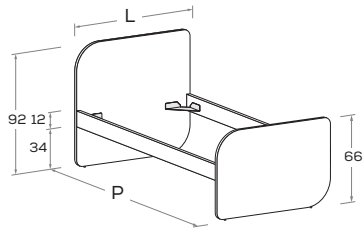

Letto SHIP

nidi

SHIP bed

Foto in versione DX \ Pictured in RH version.

SHIP R02

Rete posizionabile a 2 altezze diverse \ Mattress base with 2 different height settings.

L\W	H	P\D	RETE \ MATT. BASE MATERASSO \ MATTRESS
88	92	199	80 x 190
		209	80 x 200
98	92	199	90 x 190
		209	90 x 200
128	92	199	120 x 190
		209	120 x 200

SHIP R22

Rete posizionabile a 2 altezze diverse \ Mattress base with 2 different height settings.

L\W	H	P\D	RETE \ MATT. BASE MATERASSO \ MATTRESS
88	92	199	80 x 190
		209	80 x 200
98	92	199	90 x 190
		209	90 x 200
128	92	199	120 x 190
		209	120 x 200

SHIP R03

Rete posizionabile a 2 altezze diverse \ Mattress base with 2 different height settings.

L\W	H	P\D	RETE \ MATT. BASE MATERASSO \ MATTRESS
88	92	199	80 x 190
		209	80 x 200
		229	80 x 220
98	92	199	90 x 190
		209	90 x 200
		229	90 x 220
128	92	199	120 x 190
		209	120 x 200
		229	120 x 220