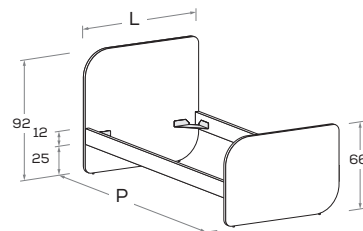

Letto SHIP

nidi

SHIP bed

Foto in versione DX \ Pictured in RH version.

SHIP R02

Rete posizionabile a 2 altezze diverse \ Mattress base with 2 different height settings.

L\W	H	P\D	RETE \ MATT. BASE MATERASSO \ MATTRESS
88	92	199	80 x 190
		209	80 x 200
98	92	199	90 x 190
		209	90 x 200
128	92	199	120 x 190
		209	120 x 200

SHIP R22

Rete posizionabile a 2 altezze diverse \ Mattress base with 2 different height settings.

L\W	H	P\D	RETE \ MATT. BASE MATERASSO \ MATTRESS
88	92	199	80 x 190
		209	80 x 200
98	92	199	90 x 190
		209	90 x 200
128	92	199	120 x 190
		209	120 x 200

SHIP R03

Rete posizionabile a 2 altezze diverse \ Mattress base with 2 different height settings.

L\W	H	P\D	RETE \ MATT. BASE MATERASSO \ MATTRESS
88	92	199	80 x 190
		209	80 x 200
		229	80 x 220
98	92	199	90 x 190
		209	90 x 200
		229	90 x 220
128	92	199	120 x 190
		209	120 x 200
		229	120 x 220