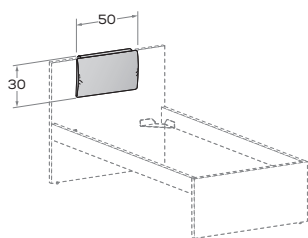

Copritestiera HAT \ HAT headboard cover

PER
TESTIERA \ FOR
HEADBOARD

88

.....
98

.....
128

Sfoderabile \ Removable cover