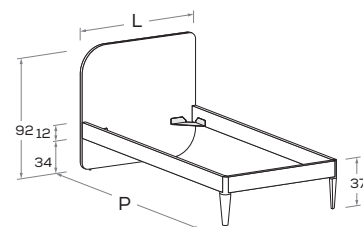

Letto SHIP

nidi

SHIP bed

Foto in versione DX \ Pictured in RH version.

SHIP R02

Rete posizionabile a 2 altezze diverse \ Mattress base with 2 different height settings.

L\W	H	P\D	RETE \ MATT. BASE MATERASSO \ MATTRESS
88	92	199	80 x 190
		209	80 x 200
98	92	199	90 x 190
		209	90 x 200
128	92	199	120 x 190
		209	120 x 200

SHIP R22

Rete posizionabile a 2 altezze diverse \ Mattress base with 2 different height settings.

L\W	H	P\D	RETE \ MATT. BASE MATERASSO \ MATTRESS
88	92	199	80 x 190
		209	80 x 200
98	92	199	90 x 190
		209	90 x 200
128	92	199	120 x 190
		209	120 x 200

SHIP R03

Rete posizionabile a 2 altezze diverse \ Mattress base with 2 different height settings.

L\W	H	P\D	RETE \ MATT. BASE MATERASSO \ MATTRESS
88	92	199	80 x 190
		209	80 x 200
		229	80 x 220
98	92	199	90 x 190
		209	90 x 200
		229	90 x 220
128	92	199	120 x 190
		209	120 x 200
		229	120 x 220