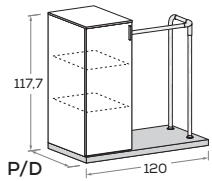

# Panca LOOP con anta

## LOOP bench with door

### Panca LOOP con anta L 45 cm

LOOP bench with 45cm-wide door

misure P cm  
dimensions D cm

48,2/61 cm

### Panca LOOP con anta L 60 cm

LOOP bench with 60cm-wide door

misure P cm  
dimensions D cm

48,2/61 cm