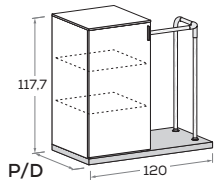

## LOOP bench with door

### Panca LOOP con anta L 45 cm

LOOP bench with 45cm-wide door

misure P cm  
dimensions D cm

48,2/61 cm

### Panca LOOP con anta L 60 cm

LOOP bench with 60cm-wide door

misure P cm  
dimensions D cm

48,2/61 cm