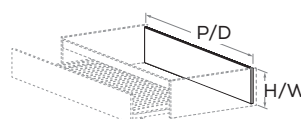

Longone a terra sp. 3 cm

3cm-thick floorstanding side rail

misure H x P cm
dimensions H x D cm

con ruote 27 x 193/203 cm
with wheels 27 x 193/203 cm

senza ruote 36 x 193/203 cm
without wheels 36 x 193/203 cm