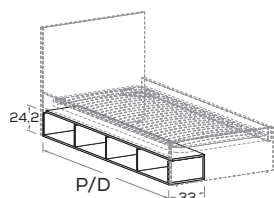

### Cassettone estraibili

Pull-out oversized drawers

misure P cm  
dimensions D cm

193 cm  
203 cm

### Coppia basi fisse con cassettone estraibili P 75

Pair of fixed base units with pull-out oversized drawers D 75

misure P cm  
dimensions D cm

193 cm  
203 cm

### Libreria a giorno P 33 H 24,2 in folding

Mitre-folded open bookcase D 33 H 24,2

misure P cm  
dimensions D cm

193 cm  
203 cm