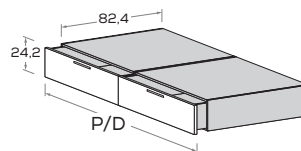

### Cassettone estraibili

Pull-out oversized drawers

misure P cm  
dimensions D cm

193 cm  
203 cm

### Coppia basi fisse con cassettone estraibili P 75

Pair of fixed base units with pull-out oversized drawers D 75

misure P cm  
dimensions D cm

193 cm  
203 cm