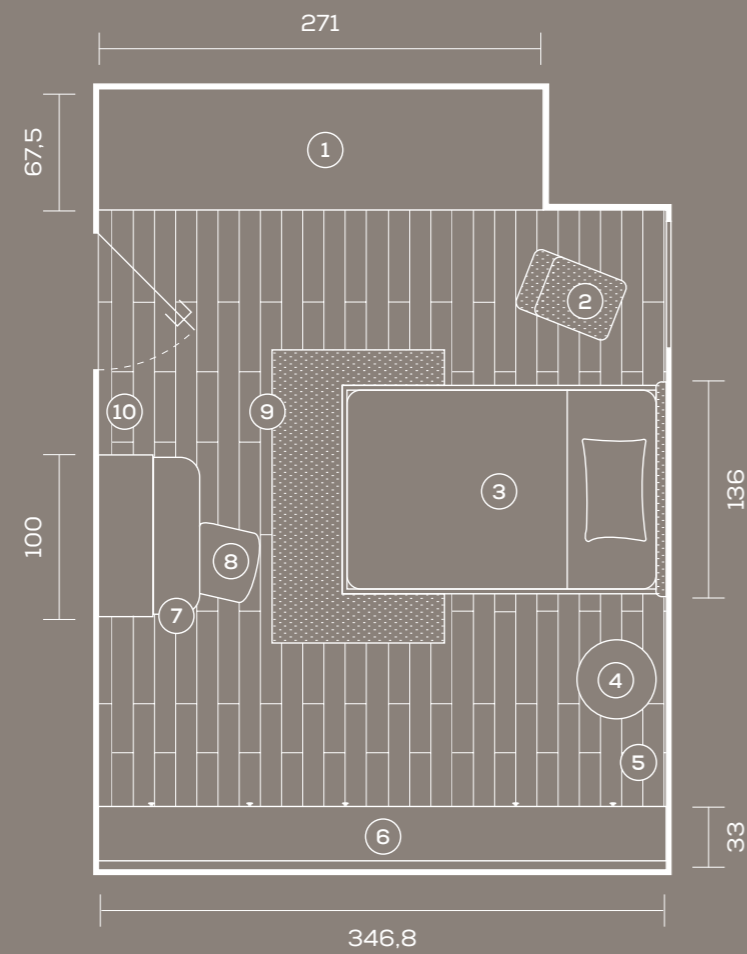

SPACE 6 ^x

^x
Dimensioni stanza
Room dimensions in cm
348 x 520

1.
armadio scorrevole /
sliding door wardrobe **Lila**

2.
pouf / ottoman **Klove**

3.
letto a baldacchino /
four-poster bed **Kap**

4.
tavolino / side table

5.
sticker / stickers **Arctic**

6.
libreria / bookcase **Luce**

7.
scrivania sospesa /
wall-mounted desk **Yucca**

8.
sedia / chair **Tak**

9.
tappeto / rug **Stars beige**

10.
carta da parati /
wallpaper **Crossy orange**

Chi vive qui? Arianna.
Who lives here? Arianna.

rosa

basalto

canapa

bianco

zenzero

mandorlo

Peck
T125

Peck
T126