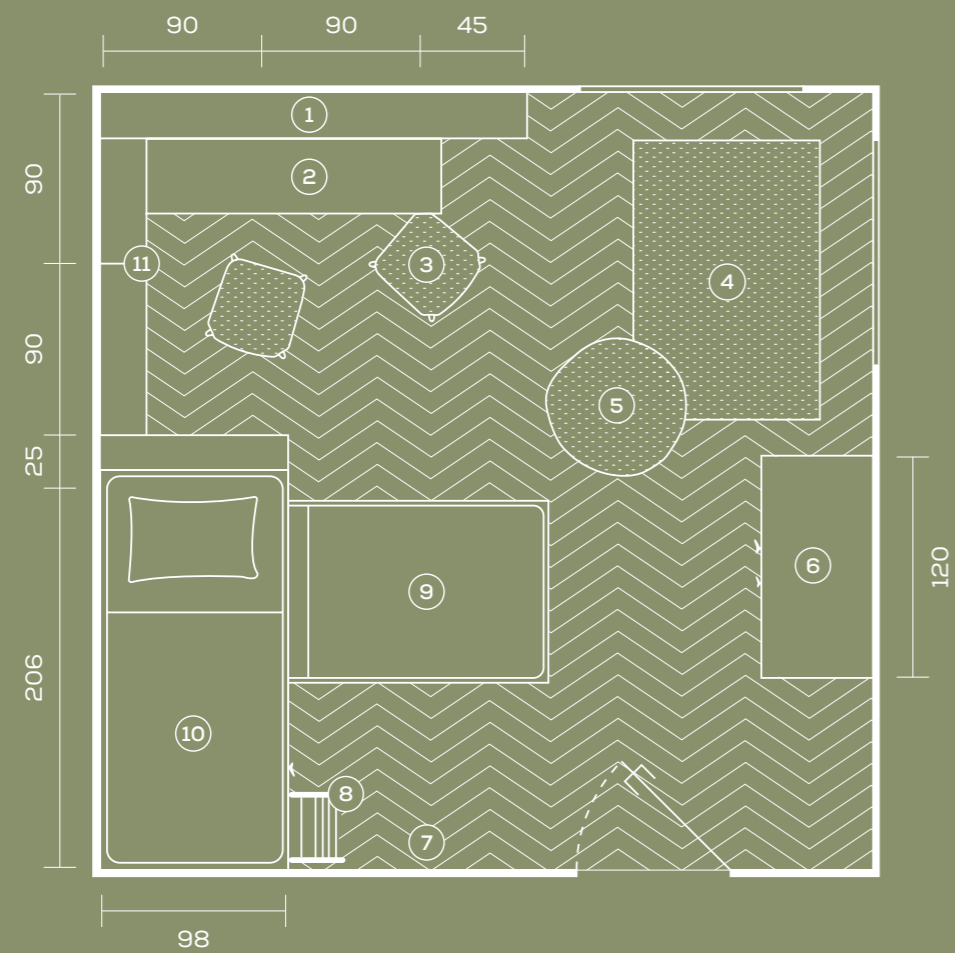

SPACE 11 ^x

^x
Dimensioni stanza
Room dimensions in cm
390 x 412

1. mensole / shelves	4. tappeto / rug Stars beige	7. carta da parati / wallpaper Galaxy beige	10. letto a castello / bunk bed Ergo
2. scrivania sagomata / shaped desk	5. pouf / floor cushion Disco	8. scaletta / ladder Flatty	11. boiserie con accessori / wall panelling with accessories Dots + Becky
3. sedie / chairs Pod	6. armadio / wardrobe Dots	9. letto / bed Ergo	

Chi vive qui? Giacomo e Alessandro.
Who lives here? Giacomo and Alessandro.