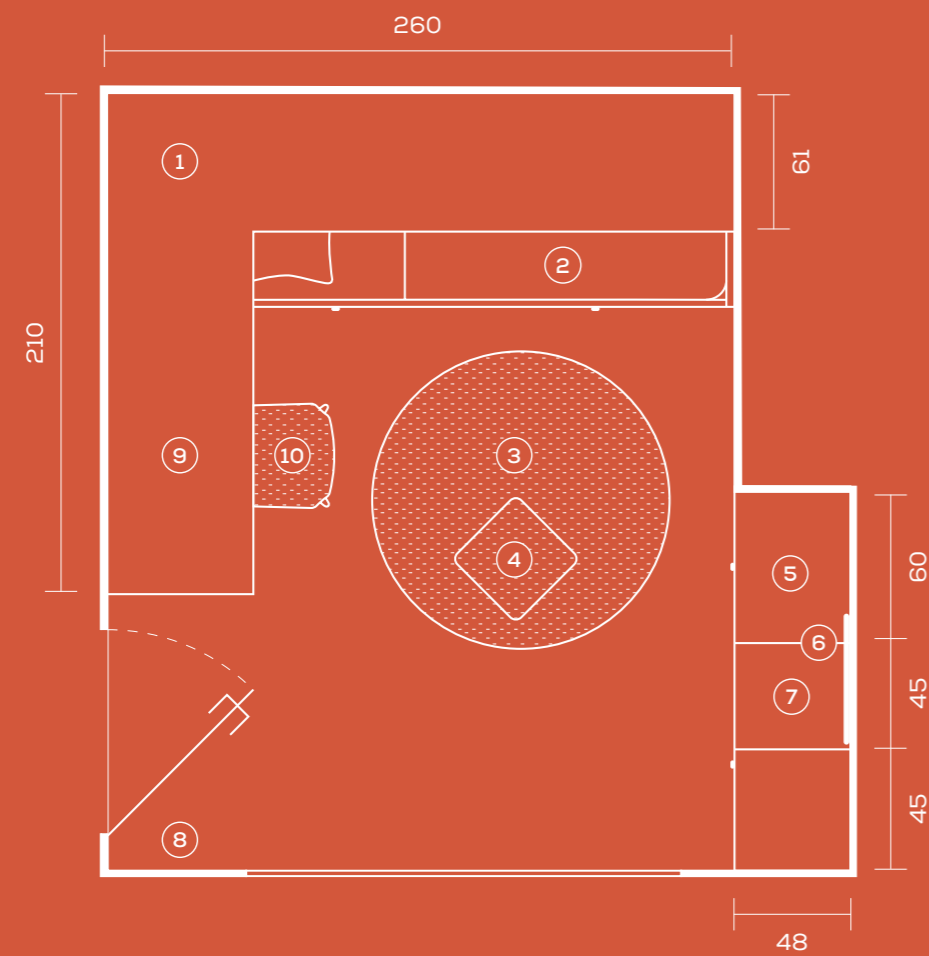

SPACE 26^x

^x
Dimensioni stanza
Room dimensions in cm
310 x 332

1. ponte battente ad angolo / hinged door corner bridging unit	3. tappeto / rug Sketch	6. specchio / mirror Window	9. scrivania sagomata / shaped desk
2. letto attrezzato / equipped bed	4. pouf / ottoman Iori	7. elemento / unit Jack	10. sedia / chair Pod
	5. basi contenitore / base storage units	8. carta da parati / wallpaper Galaxy beige	

Chi vive qui? Celeste.
Who lives here? Celeste.