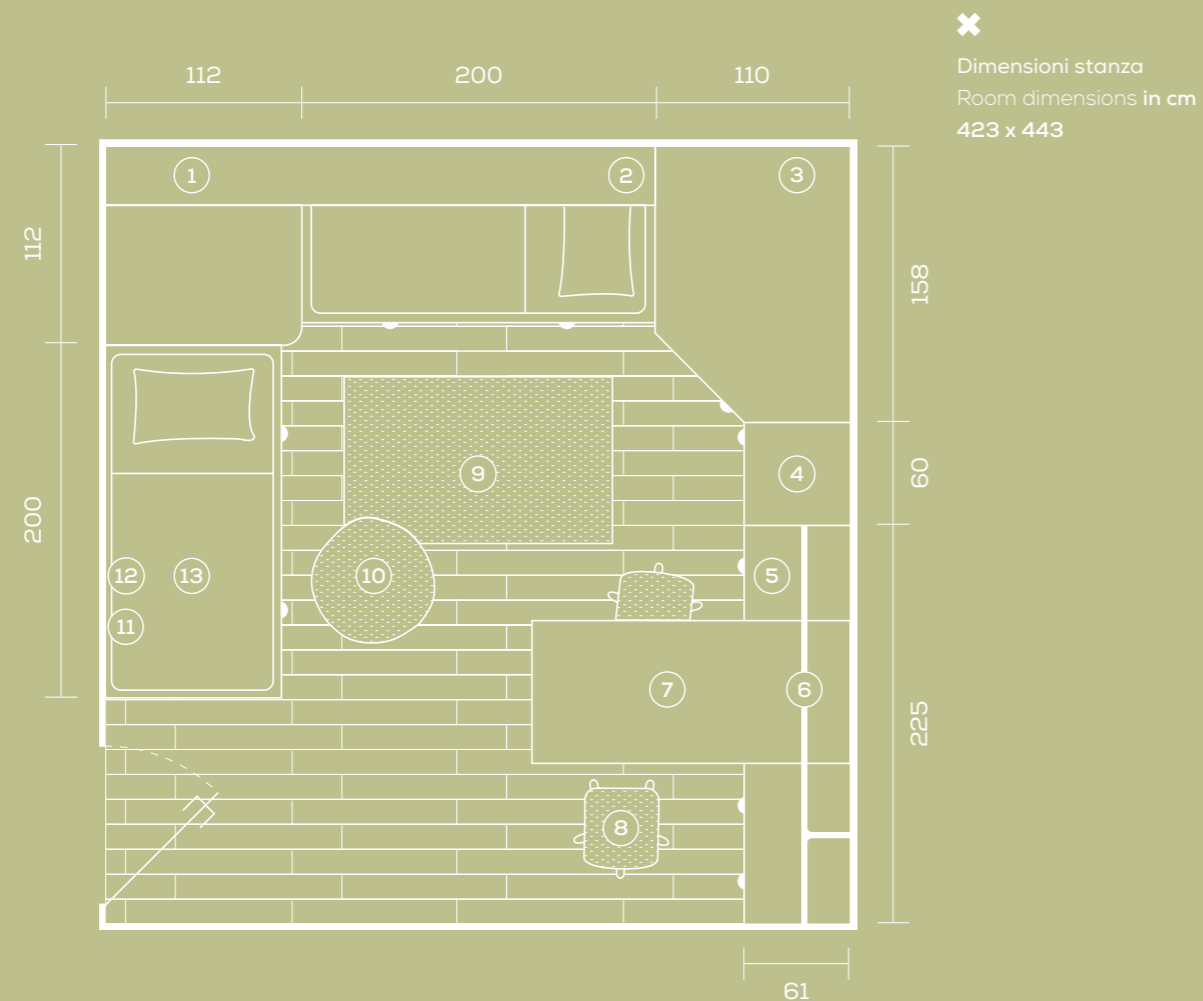

SPACE 4^x

1. libreria / bookcase **Holly**

2. carta da parati / wallpaper **Galaxy beige**

3. angolo spogliatoio / corner walk-in closet

4. armadio battente / hinged door wardrobe

5. basi contenitore / base storage units

6. palo con portaoggetti in feltro / rod with felt organizers **Loop**

7. scrittoio sagomato / shaped desk

8. sedie / chairs **Pod**

9. tappeto / rug **Felix**

10. pouf / floor cushion **Disco**

11. pannello / panel + sistema / system **Spider**

12. lavagna riscrivibile / rewritable whiteboard **Graphic**

13. letti / beds **Regoli**

Chi vive qui? Rachele e Nina.
Who lives here? Rachele and Nina.