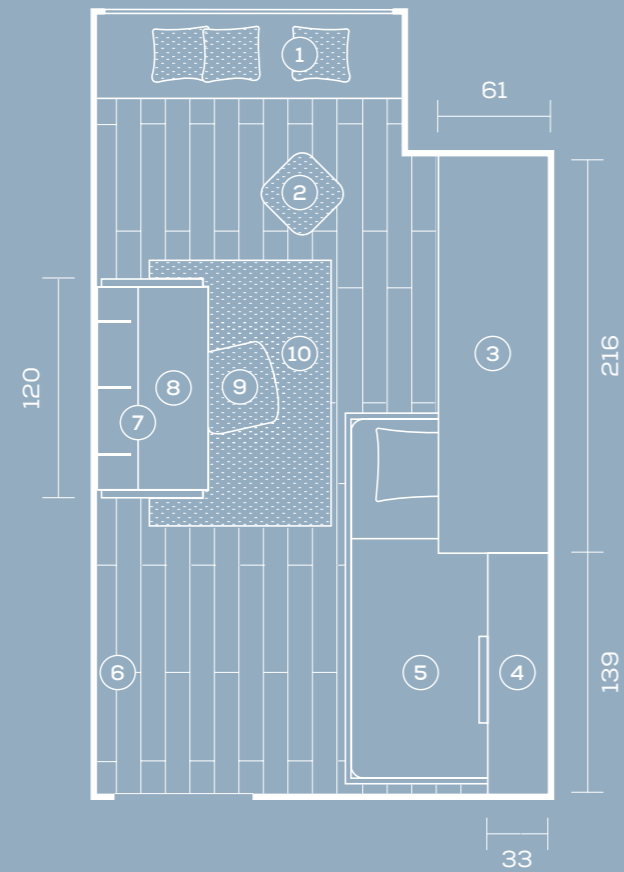

SPACE 29 ^x

^x
Dimensioni stanza
Room dimensions in cm
250 x 430