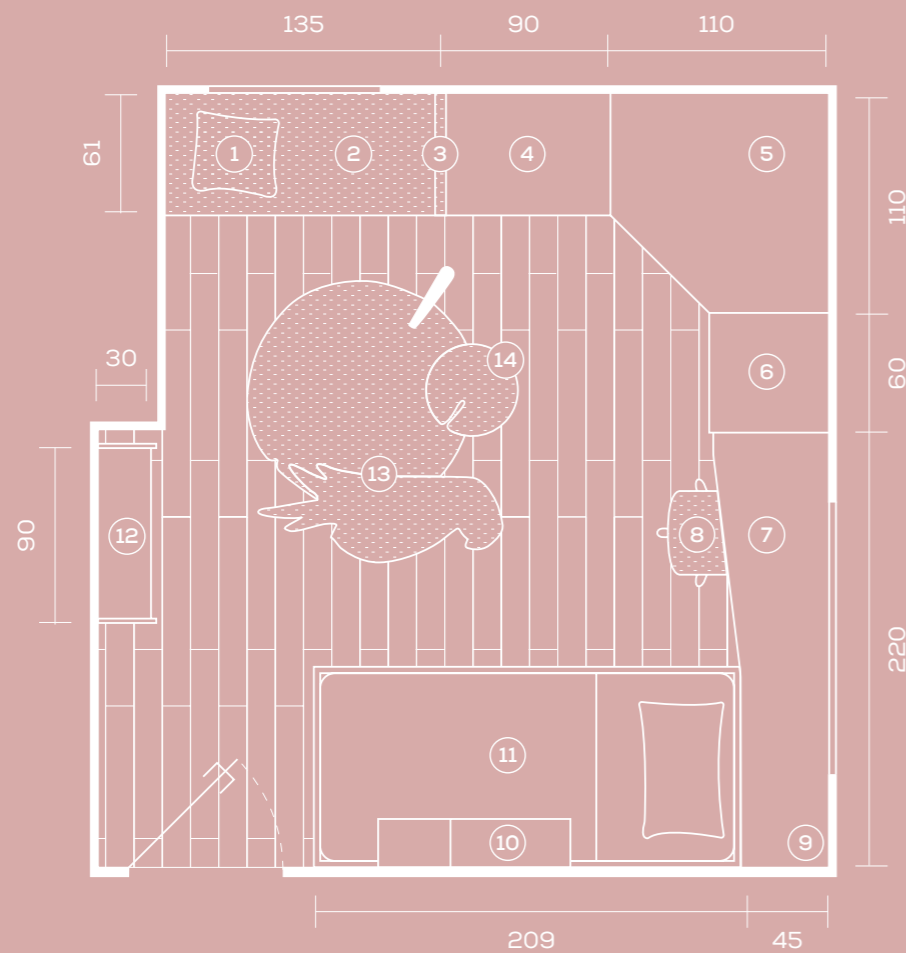

SPACE 7 ^x

^x
Dimensioni stanza
Room dimensions in cm
372 x 396

1.
cuscini / cushions **Tinny**

2.
sedile imbottito / padded seat +
basi contenitore / base
storage units

3.
terminale / end unit **Pann**

4.
armadio battente /
hinged door wardrobe

5.
angolo spogliatoio /
corner walk-in closet

6.
terminale / end unit **Den**

7.
scrivania sagomata /
shaped desk

8.
sedia / chair **Pod**

9.
carta da parati /
wallpaper **Crossy orange**

10.
casellari / wall units **Cloud**

11.
letto attrezzato / equipped bed

12.
mensola / shelf **Poppy**

13.
tappeti / rugs **Parrot + Apple**

14.
pouf / ottoman **Noel**

rosa

bianco

nocciolo

legno
naturale

Peck
T125

Peck
T128

Braid
T225

Chi vive qui? Dora.
Who lives here? Dora.