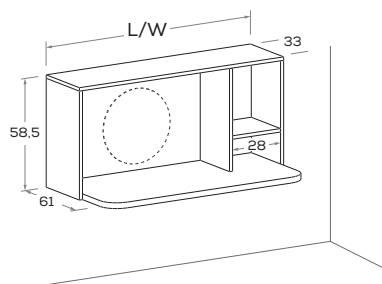

Con piano sp. 3 cm. Casellario sp. 1,8 cm.

With 3cm-thick top. Gallery 1,8 cm thick.

misure L x H x P cm
dimensions W x H x D cm

100/120 x 58,5 x 61 cm