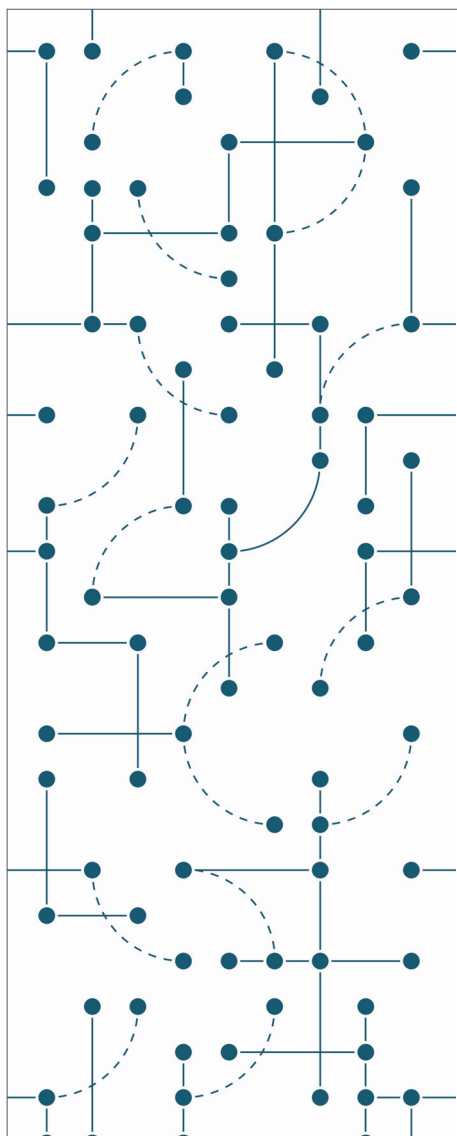

Carta murale vinilica.

Fornita in rotoli comprensiva di colla.

Vinyl wallpaper.

Comes in rolls wide including paste.

CONNECTIONS WHITE

CONNECTIONS BLUE

misure rotolo L cm
dimensions rolls W cm

50 cm