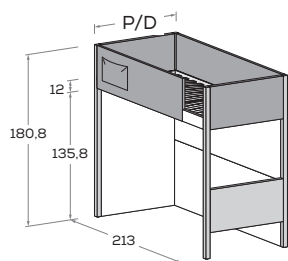

CAMELOT for corner with panel side and access from side

MATERASSO MATTRESS	P/D	H	L/W
80 x 200	88	180,8	213
90 x 200	98	180,8	213
120 x 200	128	180,8	213

CAMELOT con doppio letto e salita frontale

CAMELOT with two beds and access from front

For side ladder

CAMELOT con scrittoio e salita laterale

CAMELOT with desk and access from side

RETE / MATERASSO MATT. BASE / MATTRESS	P/D	H	L/W
	<input type="checkbox"/>	<input type="checkbox"/>	<input type="checkbox"/>
90 x 200	98	180,8	213
120 x 200	128	180,8	213

CAMELOT con fianco pannello e salita frontale

CAMELOT with panel side and access from front

CAMELOT con fianco pannello e salita laterale

CAMELOT with panel side and access from side

RETE / MATERASSO MATT. BASE / MATTRESS	P/D	H	L/W
	<input type="checkbox"/>	<input type="checkbox"/>	<input type="checkbox"/>
90 x 200	98	180,8	213
120 x 200	128	180,8	213