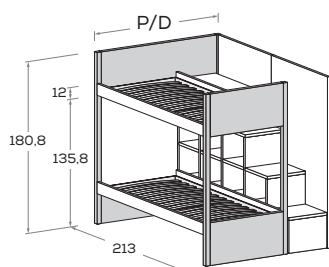

CAMELOT for corner with panel side and access from side

MATERASSO MATTRESS	P/D	H	L/W
80 x 200	88	180,8	213
90 x 200	98	180,8	213
120 x 200	128	180,8	213

CAMELOT con doppio letto e salita frontale

CAMELOT with two beds and access from front

CAMELOT con doppio letto e salita laterale

CAMELOT with two beds and access from side

MATERASSO MATTRESS	P/D	H	L/W
80 x 200	88	180,8	213
90 x 200	98	180,8	213
120 x 200	128	180,8	213

CAMELOT con scrittoio e salita frontale

CAMELOT with desk and access from front

CAMELOT con scrittoio e salita laterale

CAMELOT with desk and access from side

MATERASSO MATTRESS	P/D	H	L/W
80 x 200	88	180,8	213
90 x 200	98	180,8	213
120 x 200	128	180,8	213

Con scala posteriore

With rear steps

CAMELOT con doppio letto e scala posteriore

CAMELOT with two beds and rear steps

MATERASSO MATTRESS	P/D	H	L/W
	<input type="checkbox"/>	<input type="checkbox"/>	<input type="checkbox"/>
80 x 200	136	180,8	213
90 x 200	146	180,8	213