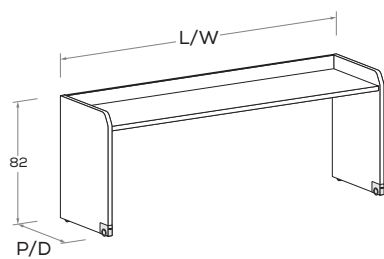

Scrivania scorrevole sagomata

Shaped sliding desk 3 cm thick

nidi

Struttura sp. 3 cm con ruote incassate e freno anteriore.

3cm-thick structure with recessed wheels, lockable at front.

misure L x H x P cm
dimensions W x H x D cm

201 x 82 x 56,2 cm