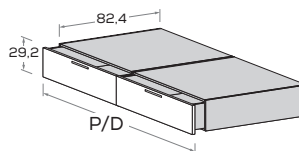

Sfoderabile.
Removable cover.

P/D	MATERASSO MATTRESS
193	80 x 190 90 x 190
203	80 x 190 90 x 190

Reti estraibile LUX con frontale imbottito

Pull-out LUX mattress base with padded front

Dotata di meccanismo di sollevamento con pistoni a gas.
Features gas lift mechanism.

Sfoderabile.
Removable cover.

P/D	MATERASSO MATTRESS
193	80 x 190 90 x 190
203	80 x 190 90 x 190

Cassetti estraibili

Pull-out oversized drawers

misure P cm
dimensions D cm

193 cm
203 cm

Coppia basi fisse con cassetti estraibili P 75

Pair of fixed base units with pull-out oversized drawers D 75

misure P cm
dimensions D cm

193 cm
203 cm

Libreria a giorno P 33 in folding

Mitre-folded open bookcase D 33

misure P cm
dimensions D cm

193 cm
203 cm

Longone a terra sp. 3 cm

3cm-thick floorstanding side rail

misure H x P cm
dimensions H x D cm

con ruote 27 x 193/203 cm
with wheels 27 x 193/203 cm
senza ruote 36 x 193/203 cm
without wheels 36 x 193/203 cm