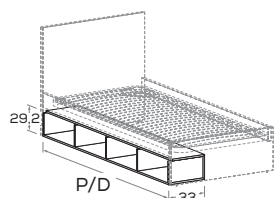

Sfoderabile.
Removable cover.

P/D	MATERASSO MATTRESS
193	80 x 190 90 x 190
203	80 x 190 90 x 190

Cassetti estraibili

Pull-out oversized drawers

misure P cm
dimensions D cm

193 cm
203 cm

Coppia basi fisse con cassetti estraibili P 75

Pair of fixed base units with pull-out oversized drawers D 75

misure P cm
dimensions D cm

193 cm
203 cm

Libreria a giorno P 33 in folding

Mitre-folded open bookcase D 33

misure P cm
dimensions D cm

193 cm
203 cm

Longone a terra sp. 3 cm

3cm-thick floorstanding side rail

misure H x P cm
dimensions H x D cm

con ruote 27 x 193/203 cm
with wheels 27 x 193/203 cm
senza ruote 36 x 193/203 cm
without wheels 36 x 193/203 cm