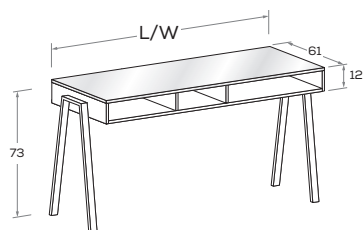

Con piano sp. 2,2 cm.

With 2,2cm thick top.

misure L x H x P cm
dimensions W x H x D cm

120/135/150 x 73 x 61 cm

Con piano GRAPHIC riscrivibile.

With 2,2cm thick rewritable GRAPHIC.

misure L x H x P cm
dimensions W x H x D cm

120/135/150 x 73 x 61 cm