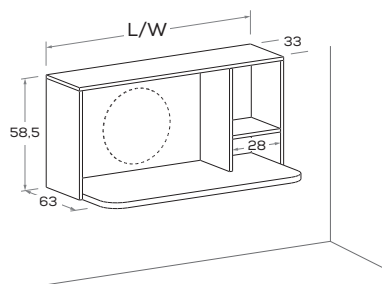

Con piano sp. 3 cm. Casellario sp. 1,8 cm.

With 3cm-thick top. Gallery 1,8 cm thick.

misure L x H x P cm
dimensions W x H x D cm

100/120 x 58,5 x 63 cm