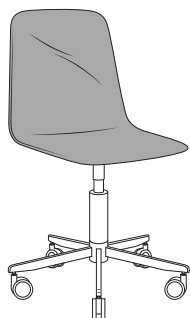

# Sedia POD imbottita

POD padded chair

nidi

## Con basamento R1.

With R1 base.

misure L x H x P cm  
dimensions W x H x D cm

55 x 88 x 53 cm

## Con basamento R8.

With R8 base.

misure L x H x P cm  
dimensions W x H x D cm

61 x 88 x 58 cm

## Con basamento R4.

With R4 base.

misure L x H x P cm  
dimensions W x H x D cm

46 x 86 x 47 cm