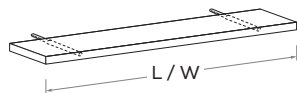

Mensole sp. 3 cm

3cm-thick shelves

Mensole con supporti FRECCIA - P 25 cm

Shelves with FRECCIA supports - D 25 cm

Senza LED
With no LED

largh. min. 45 cm - max 300 cm
width min 45 cm - mx 300 cm

Portata massima mensole 7 kg. al ml
Shelf load capacity 7 kg per linear metre

Con lampada LED incasso
(senza trasformatore)
With recessed LED light
(without transformer)

largh. min. 60 cm - max 300 cm
width min 60 cm - mx 300 cm

Portata massima mensole 7 kg. al ml
Shelf load capacity 7 kg per linear metre

Mensole con supporti ARCO - P 25,3 cm

Shelves with ARCO supports - D 25,3 cm

Senza LED
With no LED

largh. min. 45 cm - max 300 cm
width min 45 cm - mx 300 cm

Portata massima mensole 7 kg. al ml
Shelf load capacity 7 kg per linear metre