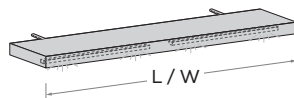

Mensole sp. 5 cm

5cm-thick shelves

Mensole con supporti FRECCIA - P 25 cm

Shelves with FRECCIA supports - D 25 cm

Senza LED
With no LED

largh. min. 45 cm - max 300 cm
width min 45 cm - mx 300 cm
Portata massima mensole 7 kg. al ml
Shelf load capacity 7 kg per linear metre

Con lampada LED incasso
(senza trasformatore)
With recessed LED light
(without transformer)

largh. min. 60 cm - max 300 cm
width min 60 cm - mx 300 cm
Portata massima mensole 7 kg. al ml
Shelf load capacity 7 kg per linear metre