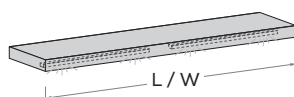

largh. min. 60 cm - max 300 cm
width min 60 cm - mx 300 cm
Portata massima mensole 7 kg. al ml
Shelf load capacity 7 kg per linear metre