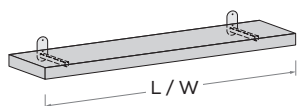

Mensole sp. 5 cm

5cm-thick shelves

Mensole con supporti FRECCIA - P 25 cm

Shelves with FRECCIA supports - D 25 cm

Senza LED
With no LED

largh. min. 45 cm - max 300 cm
width min 45 cm - mx 300 cm
Portata massima mensole 7 kg. al ml
Shelf load capacity 7 kg per linear metre

Con lampada LED incasso
(senza trasformatore)
With recessed LED light
(without transformer)

largh. min. 60 cm - max 300 cm
width min 60 cm - mx 300 cm
Portata massima mensole 7 kg. al ml
Shelf load capacity 7 kg per linear metre

Mensole con supporti ARCO - P 25,3 cm

Shelves with ARCO supports - D 25,3 cm

Senza LED
With no LED

largh. min. 45 cm - max 300 cm
width min 45 cm - mx 300 cm
Portata massima mensole 7 kg. al ml
Shelf load capacity 7 kg per linear metre