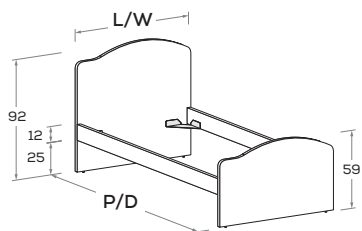

Ola R22

Disponibile con ruote.
Available with wheels.

RETE / MATERASSO MATT. BASE / MATTRESS		L/W	H	P/D
☐	☐	☒		
80 x	190	88	92	199
	200			209
90 x	190	98	92	199
	200			209

Ola R03

Rete posizionabile a 3 altezze diverse (materasso a filo o incassato 6 o 2,5 cm).
Mattress base with 3 different height settings (mattress flush or recessed 6 or 2,5 cm).

Mattress base with 3 different height settings (mattress flush or recessed 6 or 2,5 cm).