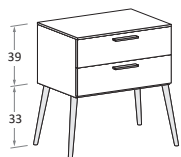

Comodini WOODY

WOODY bed side tables

nidi

con gambe Woody Medium Ø 4 \ with Woody Medium legs Ø 4

H
cm **53,7**

misure L x P cm \ dimensions W x D cm

45-60-90 x 48,2 cm

H
cm **72**

misure L x P cm \ dimensions W x D cm

45-60-90 x 48,2 cm

con gambe Woody Small Ø 6 \ with Woody Small legs Ø 6

H
cm **34,7**

misure L x P cm \ dimensions W x D cm

45-60-90 x 48,2 cm

H
cm **63**

misure L x P cm \ dimensions W x D cm

45-60-90 x 48,2 cm

H
cm **81,3**

misure L x P cm \ dimensions W x D cm

45-60-90 x 48,2 cm

H
cm **81,3**

misure L x P cm \ dimensions W x D cm

90 x 48,2 cm

Le informazioni contenute nelle presenti schede tecniche sono indicative. Eventuali differenze con il listino in vigore non costituiscono motivo di contestazione / The information given in this technical sheet are indicative. Any discrepancies with the price list currently in force cannot be cause for complaint.

45-60-90 x 48,2 cm

H
cm **136,2**

misure L x P cm \ dimensions W x D cm

90 x 48,2 cm