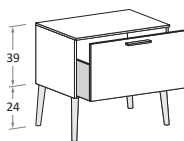

Comodini WOODY

WOODY bed side tables

nidi

con gambe Woody Medium Ø 4 \ with Woody Medium legs Ø 4

H
cm **53,7**

misure L x P cm \ dimensions W x D cm

45-60-90 x 48,2 cm

H
cm **72**

misure L x P cm \ dimensions W x D cm

45-60-90 x 48,2 cm

con gambe Woody Small Ø 6 \ with Woody Small legs Ø 6

H
cm **34,7**

misure L x P cm \ dimensions W x D cm

45-60-90 x 48,2 cm

H
cm **63**

misure L x P cm \ dimensions W x D cm

45-60-90 x 48,2 cm

H
cm **81,3**

misure L x P cm \ dimensions W x D cm

45-60-90 x 48,2 cm

H
cm **81,3**

misure L x P cm \ dimensions W x D cm

90 x 48,2 cm

Le informazioni contenute nelle presenti schede tecniche sono indicative. Eventuali differenze con il listino in vigore non costituiscono motivo di contestazione / The information given in this technical sheet are indicative. Any discrepancies with the price list currently in force cannot be cause for complaint.

H
cm **99,6**

misure L x P cm \ dimensions W x D cm

45-60-90 x 48,2 cm

H
cm **99,6**

misure L x P cm \ dimensions W x D cm

90 x 48,2 cm

H
cm **136,2**

misure L x P cm \ dimensions W x D cm