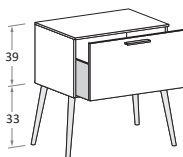

Comodini WOODY

WOODY bed side tables

nidi

con gambe Woody Medium Ø 4 \ with Woody Medium legs Ø 4

H
cm **53,7**

misure L x P cm \ dimensions W x D cm

45-60-90 x 48,2 cm

H
cm **72**

misure L x P cm \ dimensions W x D cm

45-60-90 x 48,2 cm

con gambe Woody Small Ø 6 \ with Woody Small legs Ø 6

H
cm **34,7**

misure L x P cm \ dimensions W x D cm

45-60-90 x 48,2 cm

H
cm **63**

misure L x P cm \ dimensions W x D cm

45-60-90 x 48,2 cm

H
cm **81,3**

misure L x P cm \ dimensions W x D cm

45-60-90 x 48,2 cm

H
cm **81,3**

misure L x P cm \ dimensions W x D cm

90 x 48,2 cm

Le informazioni contenute nelle presenti schede tecniche sono indicative. Eventuali differenze con il listino in vigore non costituiscono motivo di contestazione / The information given in this technical sheet are indicative. Any discrepancies with the price list currently in force cannot be cause for complaint.

45-60-90 x 48,2 cm

H
cm **136,2**

misure L x P cm \ dimensions W x D cm

90 x 48,2 cm