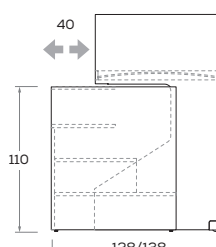

Letto a castello scorrevole SLOT

SLOT sliding bunk bed

nidi

Letto chiuso

Bed closed

Vista laterale
Side view

Vista in pianta
Plan view

Letto aperto

Bed open

Vista laterale
Side view

Vista in pianta
Plan view

Letto a castello SLOT con fianchi NUK

SLOT bunk bed with NUK side panels

Chiuso
Closed

Aperto
Open

RETE / MATERASSO MATT. BASE / MATTRESS	L/W	H	P/D
80 x 200	88	180,8	217
90 x 200	98	180,8	217

Mensola sp. 3 cm con divisori sp. 1,8 cm

3cm-thick shelf
with 1,8cm-thick partitions

Scrivania scorrevole sagomata

Shaped sliding desk
Struttura sp. 3 cm.
3cm-thick structure.

Scaletta 07 a giorno

07 open storage steps