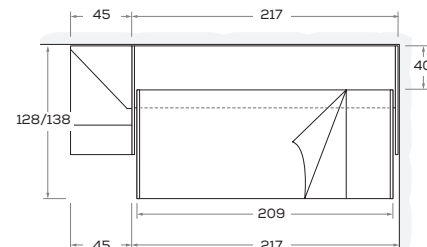

Letto a castello scorrevole SLOT

SLOT sliding bunk bed

nidi

Letto chiuso

Bed closed

Vista laterale
Side view

Vista in pianta
Plan view

Letto aperto

Bed open

Vista laterale
Side view

Vista in pianta
Plan view

Letto a castello SLOT con fianchi NUK

SLOT bunk bed with NUK side panels

Chiuso
Closed

Aperto
Open

RETE / MATERASSO MATT. BASE / MATTRESS	L/W	H	P/D
80 x 200	88	180,8	217
90 x 200	98	180,8	217

Mensola sp. 3 cm con divisori sp. 1,8 cm

3cm-thick shelf
with 1,8cm-thick partitions

Scrivania scorrevole sagomata

Shaped sliding desk
Struttura sp. 3 cm.
3cm-thick structure.

Scaletta 07 a giorno

07 open storage steps