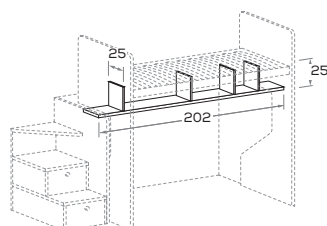

Bed open

Vista laterale
Side view

Vista in pianta
Plan view

Letto a castello SLOT con fianchi NUK

SLOT bunk bed with NUK side panels

Chiuso
Closed

Aperto
Open

RETE / MATERASSO MATT. BASE / MATTRESS	L/W	H	P/D
80 x 200	88	180,8	217
90 x 200	98	180,8	217

Mensola sp. 3 cm con divisori sp. 1,8 cm

3cm-thick shelf
with 1,8cm-thick partitions

Scrivania scorrevole sagomata

Shaped sliding desk
Struttura sp. 3 cm.
3cm-thick structure.

Scaletta 07 a giorno

07 open storage steps