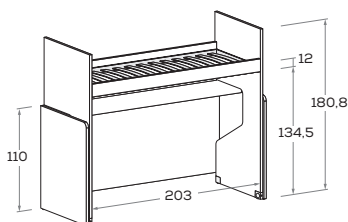

Bed open

Vista laterale
Side view

Vista in pianta
Plan view

Letto a castello SLOT con fianchi NUK

SLOT bunk bed with NUK side panels

Chiuso
Closed

Aperto
Open

RETE / MATERASSO MATT. BASE / MATTRESS	L/W	H	P/D
80 x 200	88	180,8	217
90 x 200	98	180,8	217

Mensola sp. 3 cm con divisori sp. 1,8 cm

3cm-thick shelf
with 1,8cm-thick partitions

Scrivania scorrevole sagomata

Shaped sliding desk
Struttura sp. 3 cm.
3cm-thick structure.

Scaletta 07 a giorno

07 open storage steps