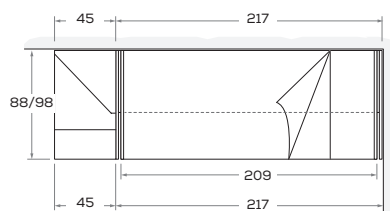

Letto a castello scorrevole SLOT

SLOT sliding bunk bed

nidi

Letto chiuso

Bed closed

Vista laterale
Side view

Vista in pianta
Plan view

Letto aperto

Bed open

Vista laterale
Side view

Vista in pianta
Plan view

Letto a castello SLOT con fianchi NUK

SLOT bunk bed with NUK side panels

Chiuso
Closed

Aperto
Open

RETE / MATERASSO MATT. BASE / MATTRESS	L/W	H	P/D
80 x 200	88	180,8	217
90 x 200	98	180,8	217

Mensola sp. 3 cm con divisori sp. 1,8 cm

3cm-thick shelf
with 1,8cm-thick partitions

Scrivania scorrevole sagomata

Shaped sliding desk
Struttura sp. 3 cm.
3cm-thick structure.

Scaletta 07 a giorno

07 open storage steps