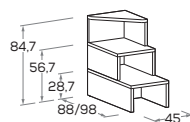

Bed open

Vista laterale
Side view

Vista in pianta
Plan view

Letto a castello SLOT con fianchi NUK

SLOT bunk bed with NUK side panels

Chiuso
Closed

Aperto
Open

RETE / MATERASSO MATT. BASE / MATTRESS	L/W	H	P/D
80 x 200	88	180,8	217
90 x 200	98	180,8	217

Mensola sp. 3 cm con divisori sp. 1,8 cm

3cm-thick shelf
with 1,8cm-thick partitions

Scrivania scorrevole sagomata

Shaped sliding desk
Struttura sp. 3 cm.
3cm-thick structure.

Scaletta 07 a giorno

07 open storage steps