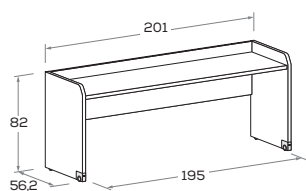

Bed open

Vista laterale
Side view

Vista in pianta
Plan view

Letto a castello SLOT con fianchi NUK

SLOT bunk bed with NUK side panels

Chiuso
Closed

Aperto
Open

RETE / MATERASSO MATT. BASE / MATTRESS	L/W	H	P/D
80 x 200	88	180,8	217
90 x 200	98	180,8	217

Mensola sp. 3 cm con divisori sp. 1,8 cm

3cm-thick shelf
with 1,8cm-thick partitions

Scrivania scorrevole sagomata

Shaped sliding desk
Struttura sp. 3 cm.
3cm-thick structure.

Scaletta 07 a giorno

07 open storage steps