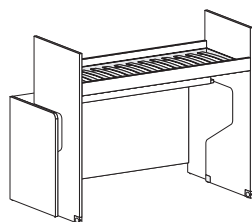

Letto a castello scorrevole SLOT

SLOT sliding bunk bed

nidi

Letto chiuso

Bed closed

Vista laterale
Side view

Vista in pianta
Plan view

Letto aperto

Bed open

Vista laterale
Side view

Vista in pianta
Plan view

Letto a castello SLOT con fianchi NUK

SLOT bunk bed with NUK side panels

Chiuso
Closed

Aperto
Open

RETE / MATERASSO MATT. BASE / MATTRESS	L/W	H	P/D
80 x 200	88	180,8	217
90 x 200	98	180,8	217

Mensola sp. 3 cm con divisori sp. 1,8 cm

3cm-thick shelf
with 1,8cm-thick partitions

Scrivania scorrevole sagomata

Shaped sliding desk
Struttura sp. 3 cm.
3cm-thick structure.

Scaletta 07 a giorno

07 open storage steps