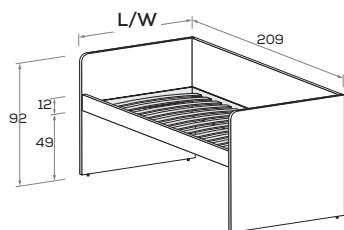

Disponibile con ruote.
Available with wheels.

MATERASSO MATTRESS	L/W	H	P/D
80 x 200	88	92	209
90 x 200	98	92	209

Letto rialzato con schiena sagomata

Raised bed with shaped back panel

Attrezzabile con letti turca H. 30 cm o con turca R04B e R04-SB.

Bed can accomodated 30cm-high platform beds or with R04B and R04-SB platform beds.

Disponibile con ruote.
Available with wheels.

MATERASSO MATTRESS	L/W	H	P/D
80 x 200	88	92	209
90 x 200	98	92	209

Letto rialzato

Raised bed

Attrezzabile con letti turca H. 30 cm o con turca R04B e R04-SB.

Bed can accomodated 30cm-high platform beds or with R04B and R04-SB platform beds.

Disponibile con ruote.
Available with wheels.

MATERASSO MATTRESS	L/W	H	P/D
80 x 200	88	92	209
90 x 200	98	92	209

Letto rialzato con schiena e turca H. 30 cm

Raised bed with back panel and platform bed H 30 cm

Disponibile con ruote.
Available with wheels.