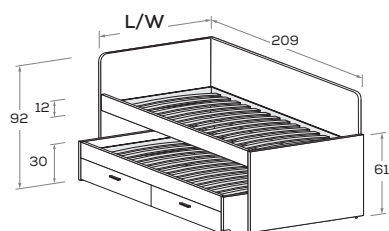

Disponibile con ruote.
Available with wheels.

MATERASSO MATTRESS	L/W	H	P/D
80 x 200	88	92	209
90 x 200	98	92	209

Letto rialzato con schiena sagomata

Raised bed with shaped back panel

Attrezzabile con letti turca H. 30 cm o con turca R04B e R04-SB.

Bed can accomodated 30cm-high platform beds or with R04B and R04-SB platform beds.

Disponibile con ruote.
Available with wheels.

MATERASSO MATTRESS	L/W	H	P/D
80 x 200	88	92	209
90 x 200	98	92	209

Letto rialzato

Raised bed

Attrezzabile con letti turca H. 30 cm o con turca R04B e R04-SB.

Bed can accomodated 30cm-high platform beds or with R04B and R04-SB platform beds.

Disponibile con ruote.
Available with wheels.

MATERASSO MATTRESS	L/W	H	P/D
80 x 200	88	92	209
90 x 200	98	92	209

Letto rialzato con schiena e turca H. 30 cm

Raised bed with back panel and platform bed H 30 cm

Disponibile con ruote.
Available with wheels.