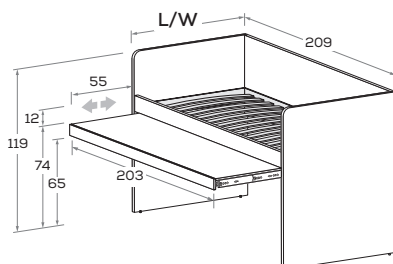

Letto rialzato con scrittoio estraibile

Raised bed with pull-out desk

Scrittoio con telaio inferiore e guida ad estrazione totale con blocco in apertura e chiusura.

Desk with frame underneath and full-extension runners with open and closed locking feature.