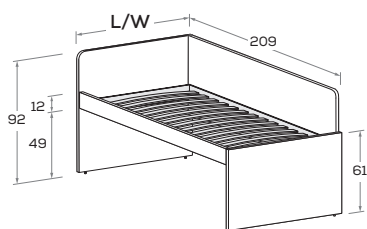

Letti rialzati H 92 cm

Raised beds H 92 cm

Letto rialzato con schiena

Raised bed with back panel

Attrezzabile con letti turca H. 30 cm o con turca R04B e R04-SB.

Bed can accomodated 30cm-high platform beds or with R04B and R04-SB platform beds.

Disponibile con ruote.
Available with wheels.

MATERASSO MATTRESS	L/W	H	P/D
80 x 200	88	92	209
90 x 200	98	92	209

Letto rialzato con schiena sagomata

Raised bed with shaped back panel

Attrezzabile con letti turca H. 30 cm o con turca R04B e R04-SB.

Bed can accomodated 30cm-high platform beds or with R04B and R04-SB platform beds.

Disponibile con ruote.
Available with wheels.

MATERASSO MATTRESS	L/W	H	P/D
80 x 200	88	92	209
90 x 200	98	92	209

Letto rialzato