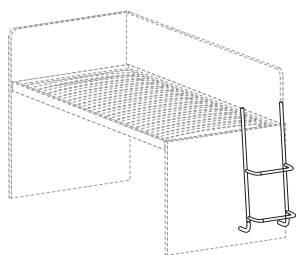

Desk with frame underneath and full-extension runners with open and closed locking feature.

MATERASSO MATTRESS	L/W	H	P/D
	<input type="checkbox"/>	<input type="checkbox"/>	<input type="checkbox"/>
80 x 200	88	119	209
90 x 200	98	119	209

Scalette per letti rialzati

Ladder for raised beds

nidi

Scaletta GRISÙ per salita laterale

GRISÙ side ladder

Scaletta 06 per salita laterale

06 side steps

Per letti senza ruote.