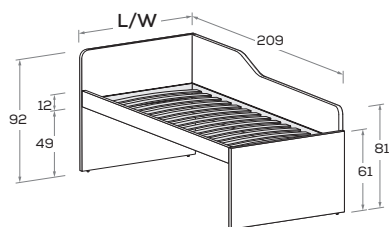

Letti rialzati H 92 cm

Raised beds H 92 cm

Letto rialzato con schiena

Raised bed with back panel

Attrezzabile con letti turca H. 30 cm o con turca R04B e R04-SB.

Bed can accomodated 30cm-high platform beds or with R04B and R04-SB platform beds.

Disponibile con ruote.
Available with wheels.

MATERASSO MATTRESS	L/W	H	P/D
80 x 200	88	92	209
90 x 200	98	92	209

Letto rialzato con schiena sagomata

Raised bed with shaped back panel

Attrezzabile con letti turca H. 30 cm o con turca R04B e R04-SB.

Bed can accomodated 30cm-high platform beds or with R04B and R04-SB platform beds.

Disponibile con ruote.
Available with wheels.

MATERASSO MATTRESS	L/W	H	P/D
80 x 200	88	92	209
90 x 200	98	92	209

Letto rialzato