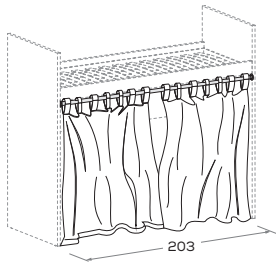

Sistema LOOP con tende

LOOP system with curtains

Tenda L 130 cm

Curtain W 130 cm

misure H cm
dimensions H cm

240 cm max