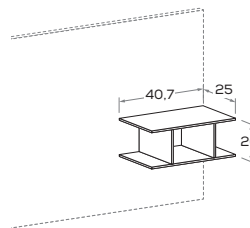

LABY 1 side table

Piano sp. 3 cm, con gamba LABY H 33 cm e fissaggio a pannello.  
3cm-thick top, with LABY 33cm-high leg and mounting on panel.

misure L. x H. x P. cm  
dimensions W x H x D cm  
40 x 36 x 40 cm

**Tavolino LABY 2**

LABY 2 side table

Piano sp. 3 cm, con gamba LABY H 33 cm e fissaggio a pannello.  
3cm-thick top, with LABY 33cm-high leg and mounting on panel.

misure L. x H. x P. cm  
dimensions W x H x D cm  
40 x 36 x 40 cm

**Comodino sospeso BECKY 1**

BECKY 1 suspended bedside table

Sp. 1,2 cm. Per fissaggio a pannello.  
1,2 cm thick. For mounting on panel.

misure L. x H. x P. cm  
dimensions W x H x D cm  
40,7 x 20 x 25 cm

Disegno in versione DX  
Drawn in RH version

**Comodino sospeso BECKY 2**

BECKY 2 suspended bedside table

Sp. 1,2 cm. Per fissaggio a pannello.  
1,2 cm thick. For mounting on panel.

misure L. x H. x P. cm  
dimensions W x H x D cm  
40,7 x 20 x 25 cm