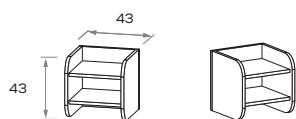

Comodino sagomato NIKO

NIKO shaped bedside table

Comodino sagomato NIKO

NIKO shaped bedside table

Fronte
Front

misure L x H x P cm
dimensions W x H x D cm

43 x 43 x 43 cm

Retro
Rear