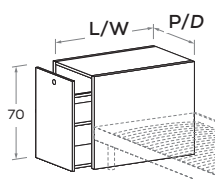

Rear-bed storage unit with open shelving

Da completare con top.

To be finished off with top.

misure L x H x P cm
dimensions W x H x D cm
88/98/128 x 70 x 33/45/58

Elemento retroletto con cassettone su guide rallentate

Rear-bed storage unit with oversized drawer on soft-close runners

Da completare con top.

To be finished off with top.

misure L x H x P cm
dimensions W x H x D cm
88/98/128 x 70 x 45

Elemento retroletto con libreria estraibile su ruote

Rear-bed storage unit with pull-out bookcase on wheels

Da completare con top.

To be finished off with top.

misure L x H x P cm
dimensions W x H x D cm
88/98/128 x 70 x 33/45

Top per retroletti Sp. 3 cm

Tops for rear-bed storage units 3 cm thick

misure L x P x Sp. cm
dimensions W x D x Th. cm
88/98/128 x 33/45/58 x 3