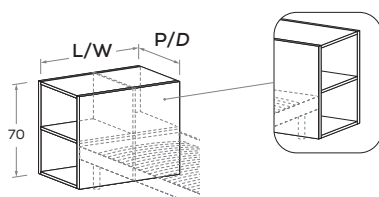

Elementi retroletto

Rear-bed storage units

Elemento retroletto con ribalta superiore

Rear-bed storage unit with lift-up top

misure L x H x P cm
dimensions W x H x D cm
88/98/106,3/128 x 73 x 42,4/57,6

Elemento retroletto con vani a giorno

Rear-bed storage unit with open shelving

Da completare con top.

To be finished off with top.

misure L x H x P cm
dimensions W x H x D cm
88/98/128 x 70 x 33/45/58

Elemento retroletto con cassettone su guide rallentate

Rear-bed storage unit with oversized drawer on soft-close runners

Da completare con top.

To be finished off with top.

misure L x H x P cm
dimensions W x H x D cm
88/98/128 x 70 x 45

Elemento retroletto con libreria estraibile su ruote

misure L x P x Sp. cm
dimensions W x D x Th. cm
88/98/128 x 33/45/58 x 3