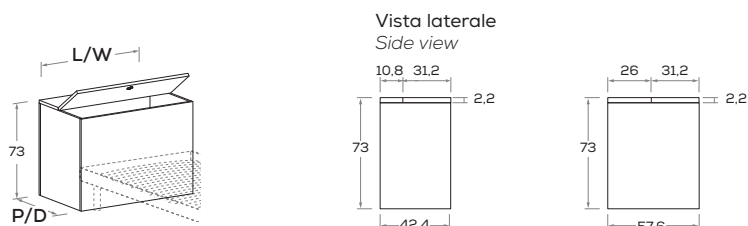

Elementi retroletto

Rear-bed storage units

Elemento retroletto con ribalta superiore

Rear-bed storage unit with lift-up top

misure L x H x P cm
dimensions W x H x D cm
88/98/106,3/128 x 73 x 42,4/57,6

Elemento retroletto con vani a giorno

Rear-bed storage unit with open shelving

Da completare con top.

To be finished off with top.

misure L x H x P cm
dimensions W x H x D cm
88/98/128 x 70 x 33/45/58

Elemento retroletto con cassettone su guide rallentate

Rear-bed storage unit with oversized drawer on soft-close runners

Da completare con top.

To be finished off with top.

misure L x H x P cm
dimensions W x H x D cm
88/98/128 x 70 x 45

Elemento retroletto con libreria estraibile su ruote

misure L x P x Sp. cm
dimensions W x D x Th. cm
88/98/128 x 33/45/58 x 3