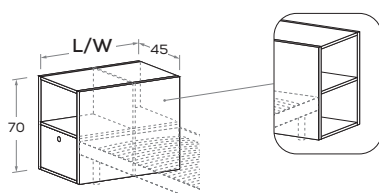

Elementi retroletto

Rear-bed storage units

Elemento retroletto con ribalta superiore

Rear-bed storage unit with lift-up top

misure L x H x P cm
dimensions W x H x D cm
88/98/106,3/128 x 73 x 42,4/57,6

Elemento retroletto con vani a giorno

Rear-bed storage unit with open shelving

Da completare con top.

To be finished off with top.

misure L x H x P cm
dimensions W x H x D cm
88/98/128 x 70 x 33/45/58

Elemento retroletto con cassettone su guide rallentate

Rear-bed storage unit with oversized drawer on soft-close runners

Da completare con top.

To be finished off with top.

misure L x H x P cm
dimensions W x H x D cm
88/98/128 x 70 x 45

Elemento retroletto con libreria estraibile su ruote

misure L x P x Sp. cm
dimensions W x D x Th. cm
88/98/128 x 33/45/58 x 3