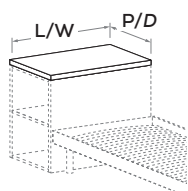

Rear-bed storage unit with oversized drawer on soft-close runners

Da completare con top.

To be finished off with top.

misure L x H x P cm
dimensions W x H x D cm
88/98/128 x 70 x 45

Elemento retroletto con libreria estraibile su ruote

Rear-bed storage unit with pull-out bookcase on wheels

Da completare con top.

To be finished off with top.

misure L x H x P cm
dimensions W x H x D cm
88/98/128 x 70 x 33/45

Top per retroletti Sp. 3 cm

Tops for rear-bed storage units 3 cm thick

misure L x P x Sp. cm
dimensions W x D x Th. cm
88/98/128 x 33/45/58 x 3