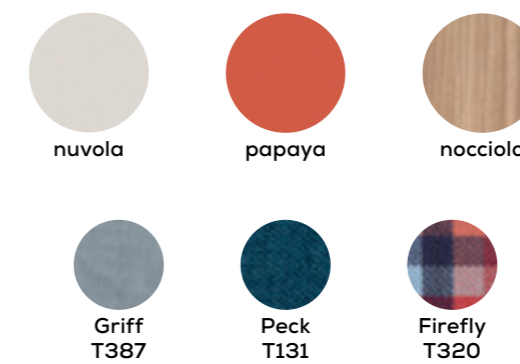

1. **boiserie Becky /**
  Becky wall panelling
2. **scrivania sagomata /**
  shaped desk
3. **sedia Tak /** Tak chair

4. **letto a castello Dots /**
  Dots bunk bed
5. **carta da parati**
  Crossy orange /
  Crossy orange wallpaper

6. **specchiera Cornery /**
  Cornery mirror
7. **pouf Cube /**
  Cube ottoman
8. **tappeto Sketch /**
  Sketch rug

9. **libreria Luce /**
  Luce bookcase
10. **armadio battente /**
  hinged door wardrobe

Chi vive qui? Rebecca.
Who lives here? Rebecca.