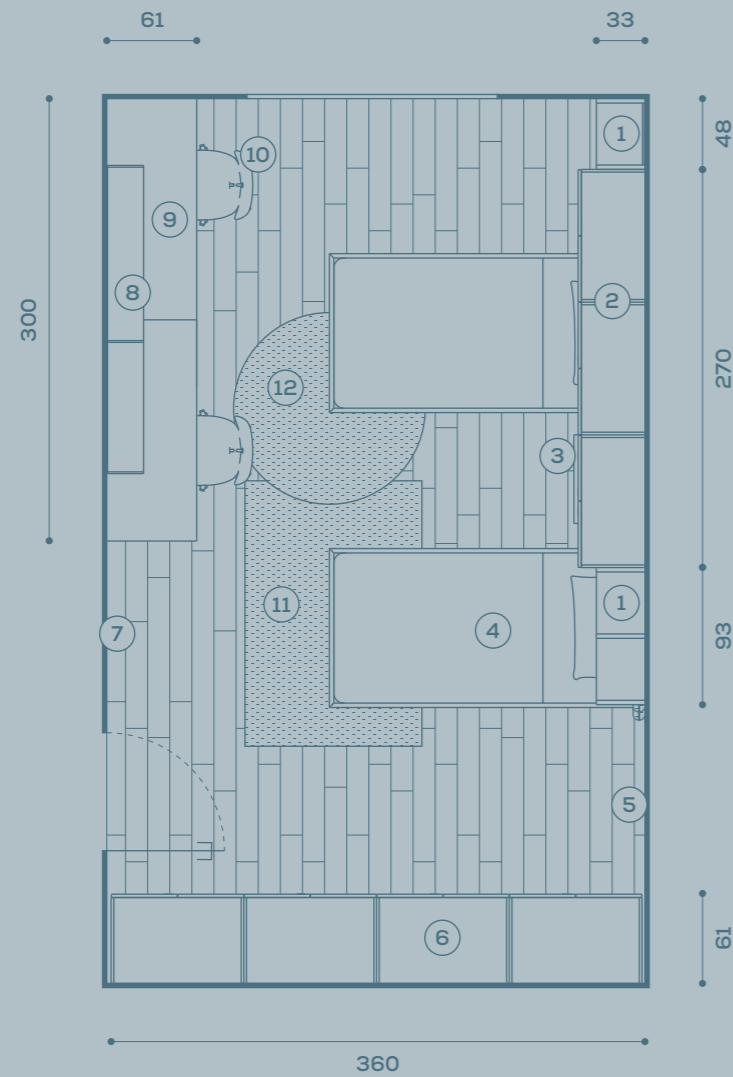

SPACE 8

Dimensioni stanza /
Room dimensions
in cm 365 x 600