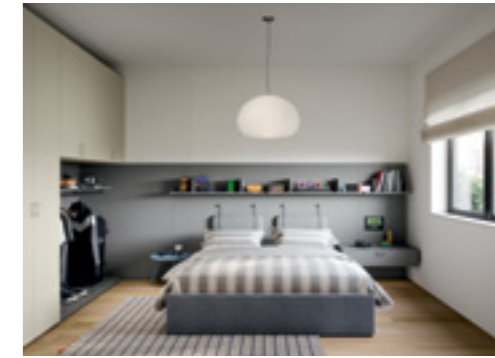

SPACE 26 p. 232