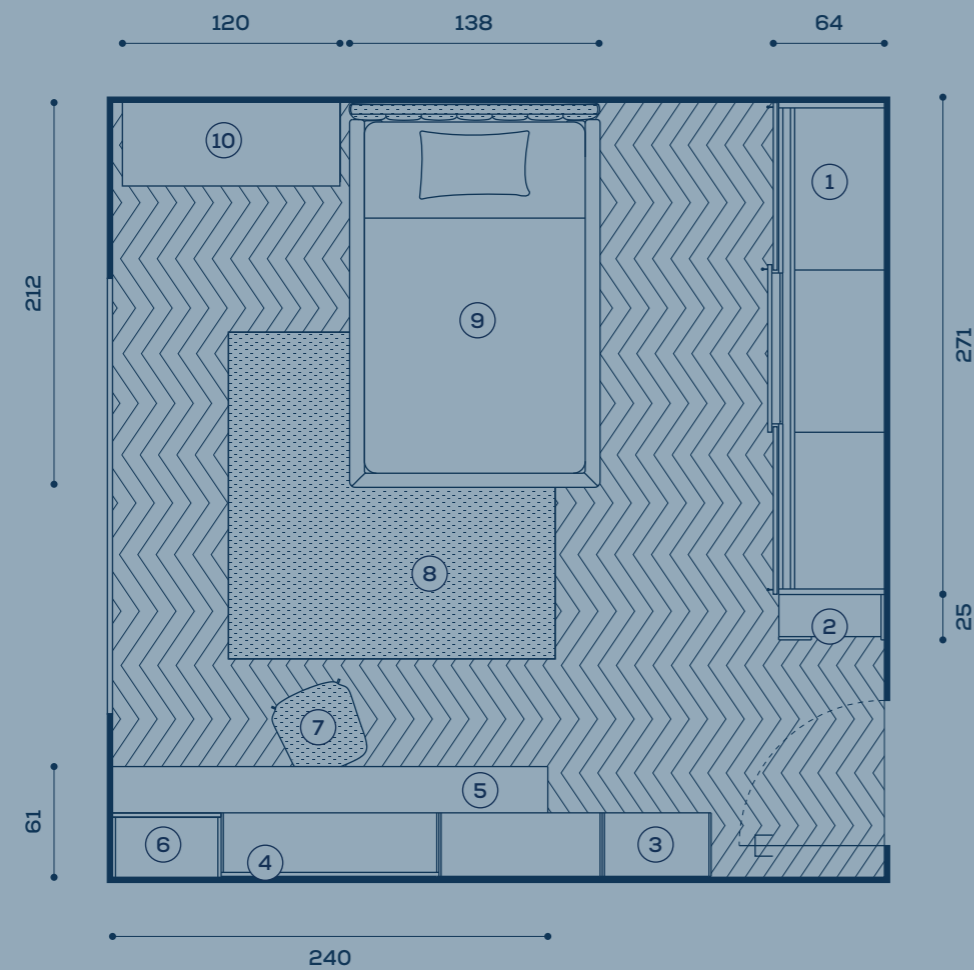

SPACE 25

Dimensioni stanza /
Room dimensions
in cm 430 x 430

1.
armadio scorrevole /
sliding door wardrobe

2.
terminale Band /
Band end unit

3.
casellari Tynn /
Tynn wall units

4.
boiserie Becky /
Becky wall panelling

5.
scrivania sagomata /
shaped desk

6.
pensili / wall units

7.
sedia Pod / Pod chair

8.
tappeto Matrix blue /
Matrix blue rug

9.
letto Swell / Swell bed

10.
basi contenitore /
base storage units

Chi vive qui? Thiago.
Who lives here? Thiago.