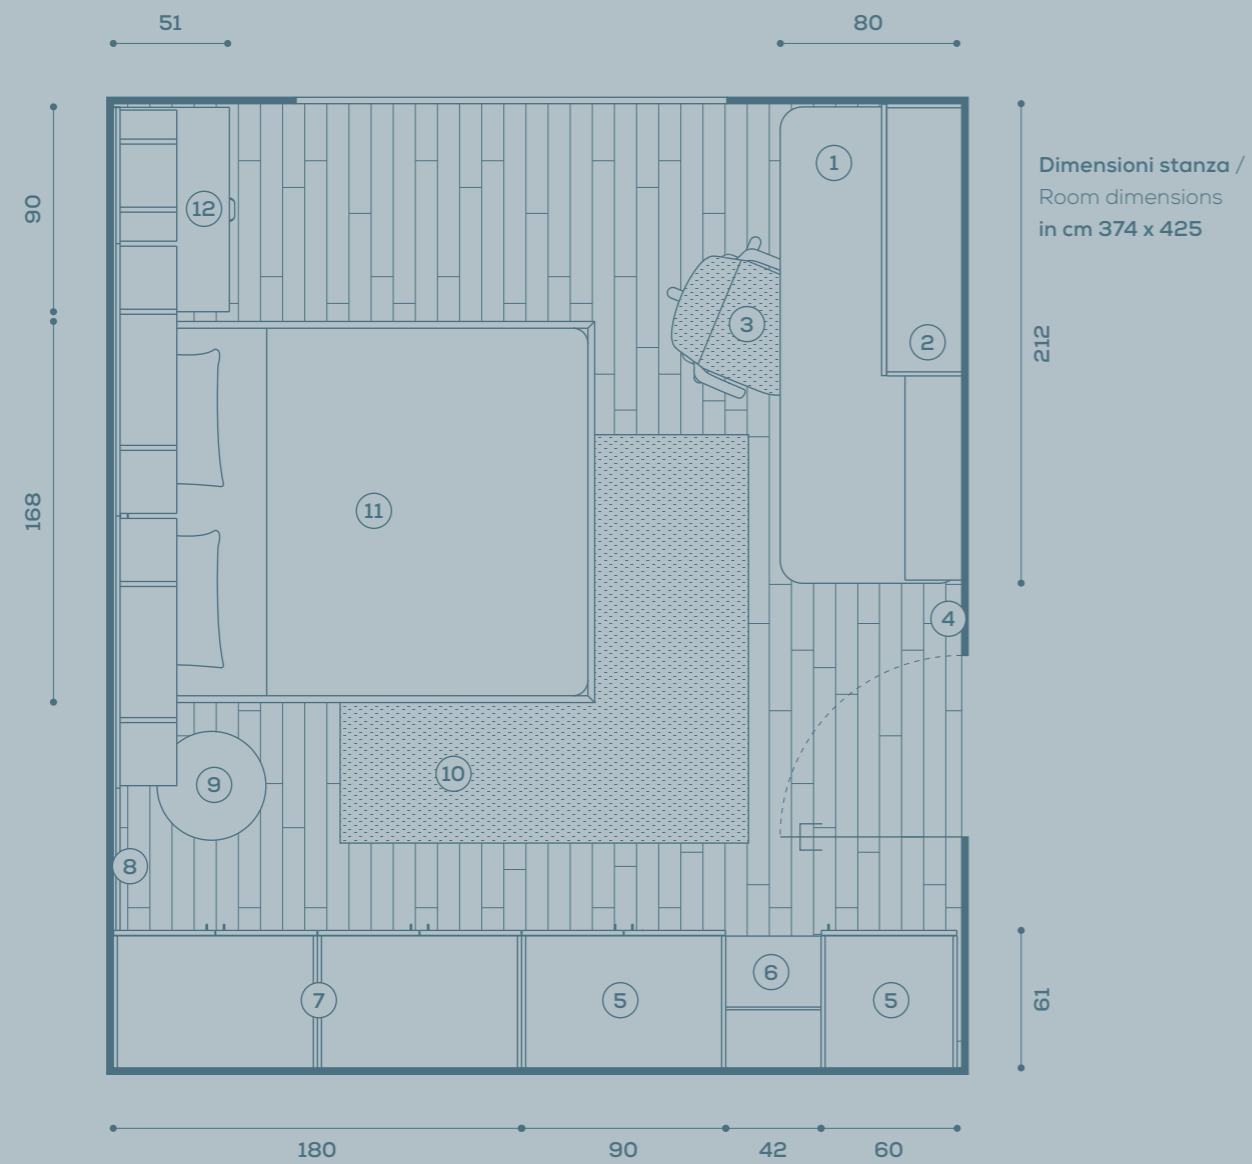

SPACE 26

1. scrivania sagomata / shaped desk	4. carta da parati Writings / Writings wallpaper	7. pensili / wall units	10. tappeto Matrix beige / Matrix beige rug
2. pensile + boiserie Becky + mensole / wall unit + Becky wall panelling + shelves	5. armadio battente / hinged door wardrobe	8. boiserie Wally con mensole / Wally wall panelling with shelves	11. letto sommier / divan bed
3. sedia Ava / Ava chair	6. libreria Holly / Holly bookcase	9. tavolino / side table	12. base contenitore / base storage unit

Chi vive qui? Giulio.
Who lives here? Giulio.