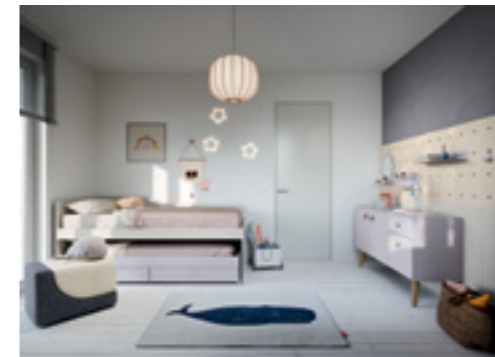

SPACE 11 p. 100