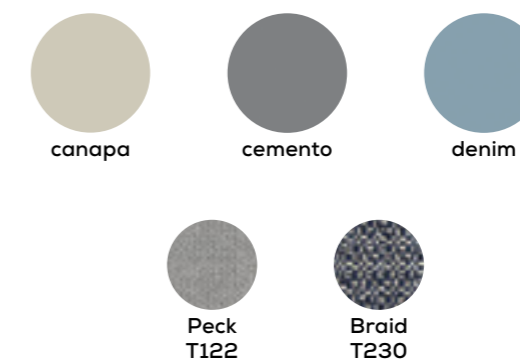

1. scrivania sagomata / shaped desk	4. carta da parati Writings / Writings wallpaper	7. pensili / wall units	10. tappeto Matrix beige / Matrix beige rug
2. pensile + boiserie Becky + mensole / wall unit + Becky wall panelling + shelves	5. armadio battente / hinged door wardrobe	8. boiserie Wally con mensole / Wally wall panelling with shelves	11. letto sommier / divan bed
3. sedia Ava / Ava chair	6. libreria Holly / Holly bookcase	9. tavolino / side table	12. base contenitore / base storage unit

Chi vive qui? Giulio.
Who lives here? Giulio.