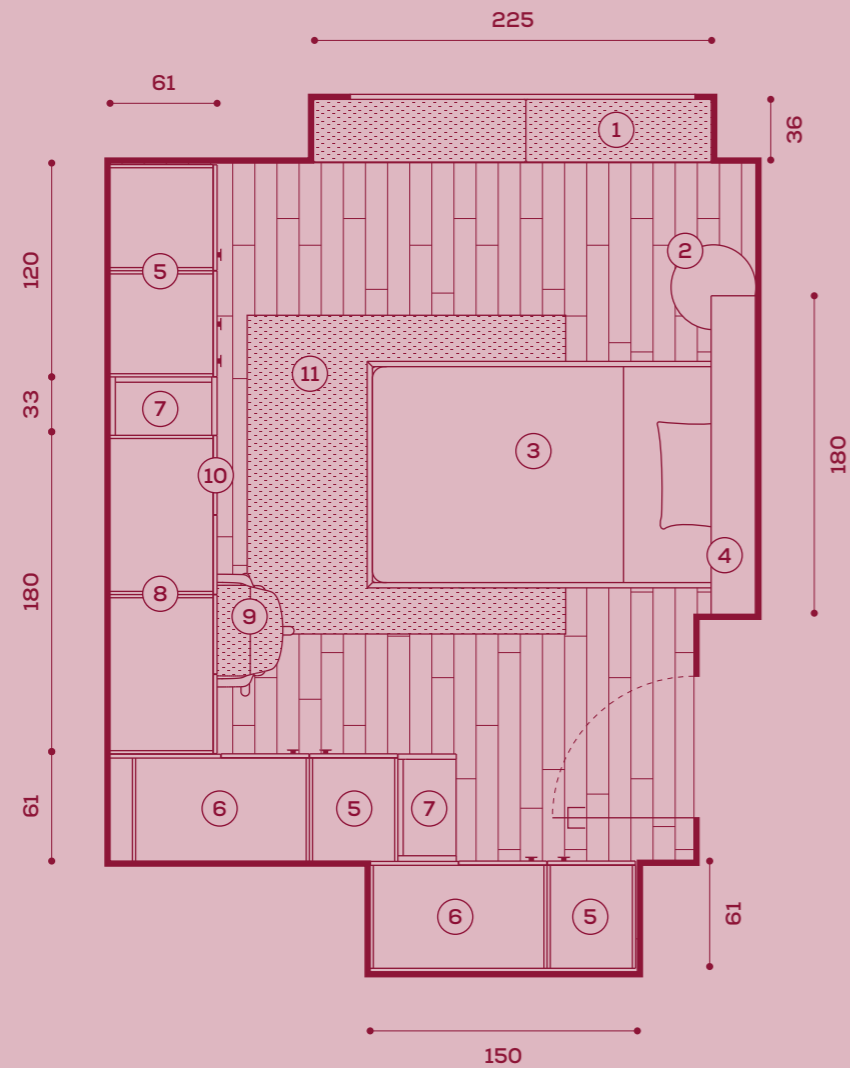

letto a ribalta Twiddy /
 Twiddy drop-down bed
maniglie Bridge /
 Bridge handles
libreria Holly /
 Holly bookcase

SPACE 30

Dimensioni stanza /
Room dimensions
in cm 365 x 493

Guarda la camera come può
cambiare quando si cresce /
See how the bedroom can
change as they grow