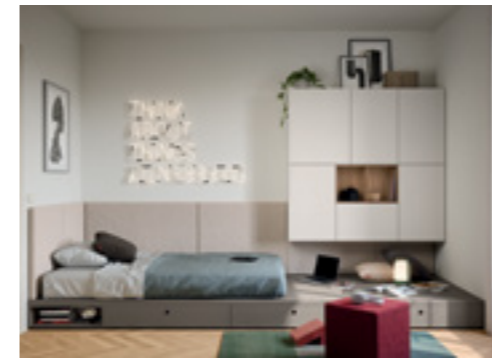

SPACE 27 p. 240