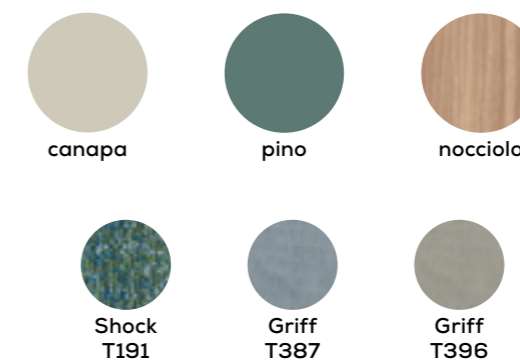

1. scrivania Luce / Luce desk	4. tappeto Tartan / Tartan rug	7. pensili / wall units	10. boiserie Becky / Becky wall panelling
2. sedia Pod / Pod chair	5. libreria Holly / Holly bookcase	8. armadio battente / hinged door wardrobe	11. letto sommier / divan bed
3. pouf Disco / Disco floor cushion	6. letto a ribalta Twiddy / Twiddy drop-down bed	9. tavolino Laby 1 / Laby 1 side table	12. pensili + casellari Tynn / wall units + Tynn units

Chi vive qui? Matilde.
Who lives here? Matilde.