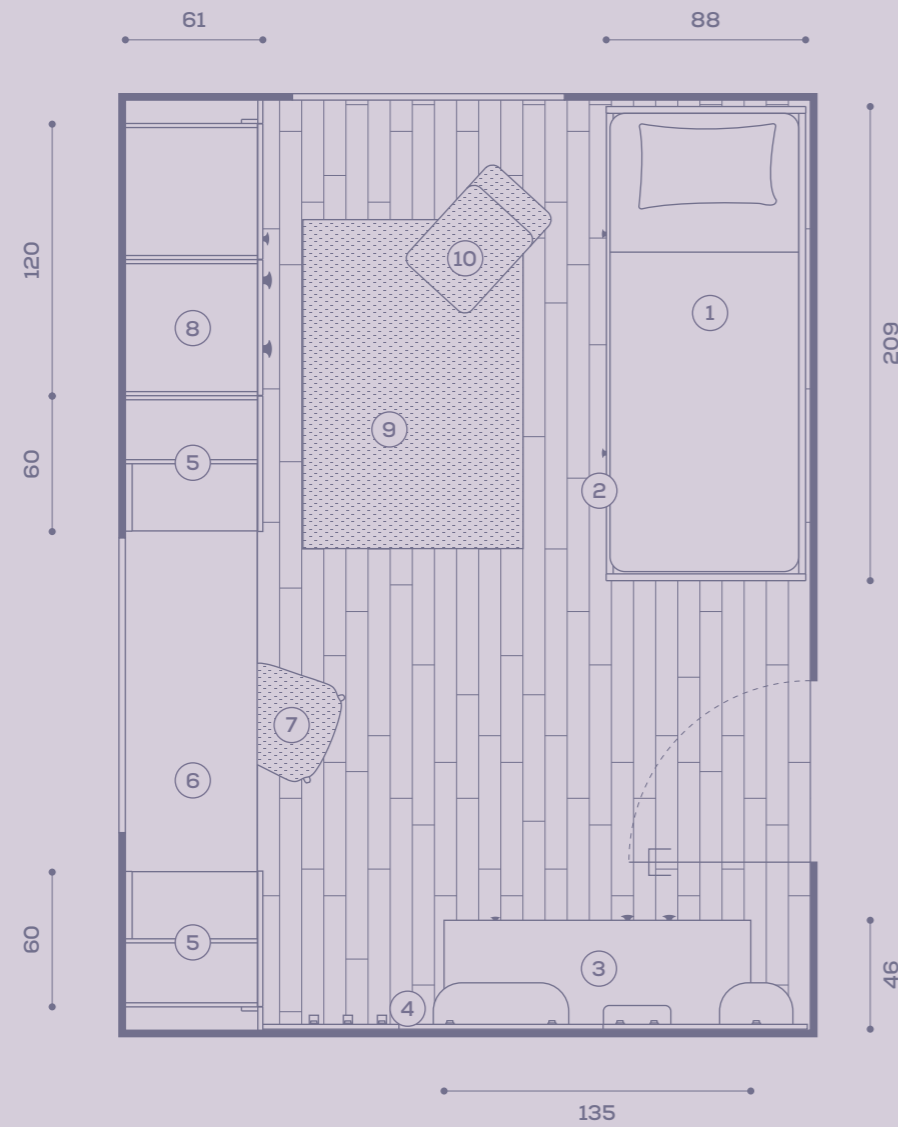

SPACE 11

Dimensioni stanza /
Room dimensions
in cm 300 x 410