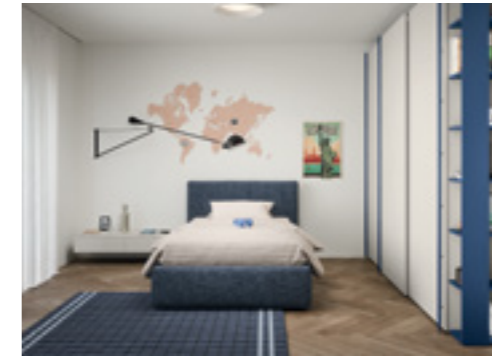

SPACE 25 p. 224