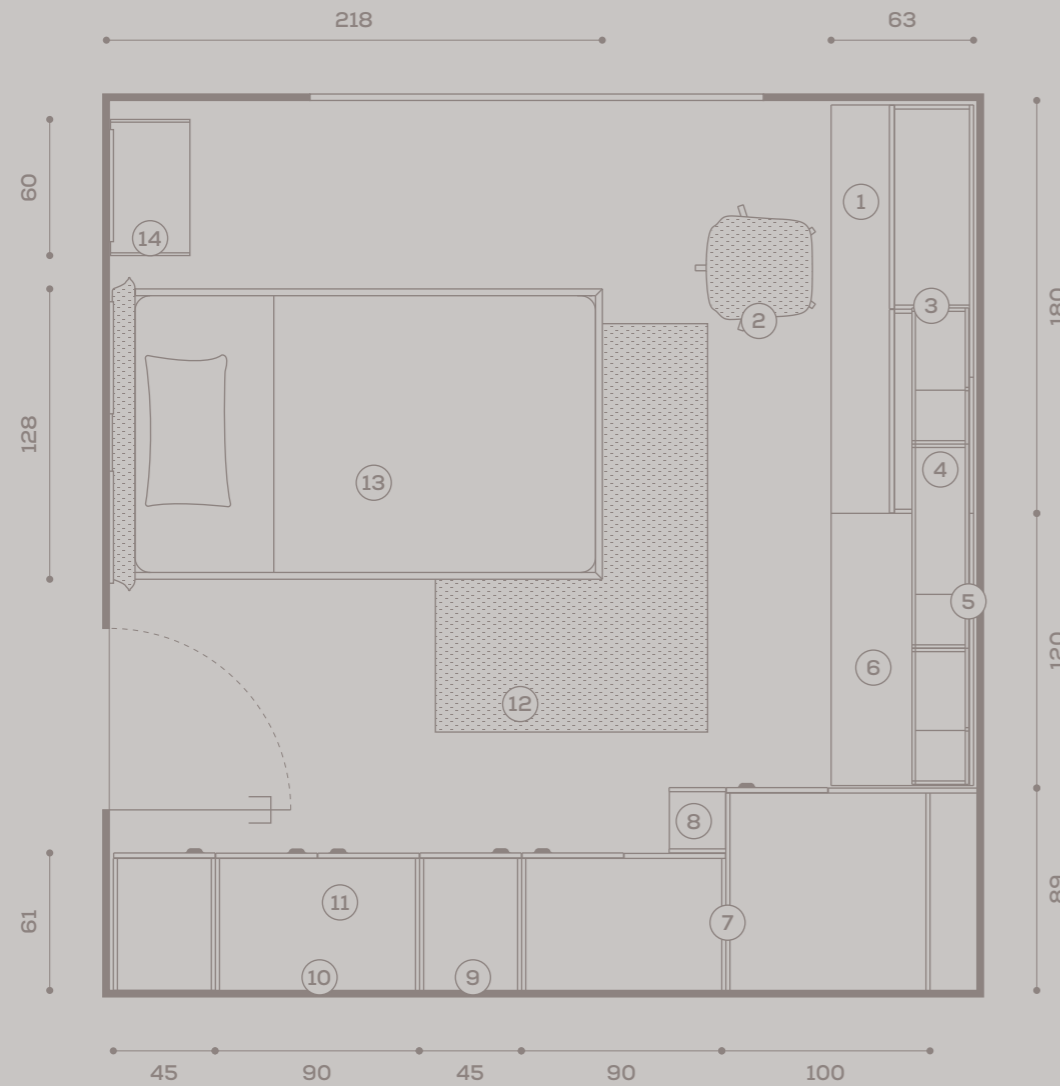

mensole Hook /
Hook shelves
scrivania sagomata /
shaped desk
elemento Folder /
Folder unit
gambe Loom / Loom legs
sedia Ava / Ava chair

SPACE 24

Dimensioni stanza /
Room dimensions
in cm 385 x 395

- | | | | |
|--|---|---|--|
| 1. scrittoio sagomato /
shaped desk | 5. boiserie Wally /
Wally wall panelling | 8. terminale Luce /
Luce end unit | 12. tappeto Stars beige /
Stars beige rug |
| 2. sedia Pod / Pod chair | 6. basi contenitore /
base storage units | 9. armadio battente /
hinged door wardrobe | 13. letto Flare / Flare bed |
| 3. pensili / wall units | 7. modulo armadio per
angolo lineare /
straight corner
wardrobe module | 10. pensile / wall unit | 14. casellario Tynn /
Tynn wall unit |
| 4. casellari Boxy /
Boxy wall units | | 11. boiserie Wally +
sistema Loop /
Wally wall panelling +
Loop system | |