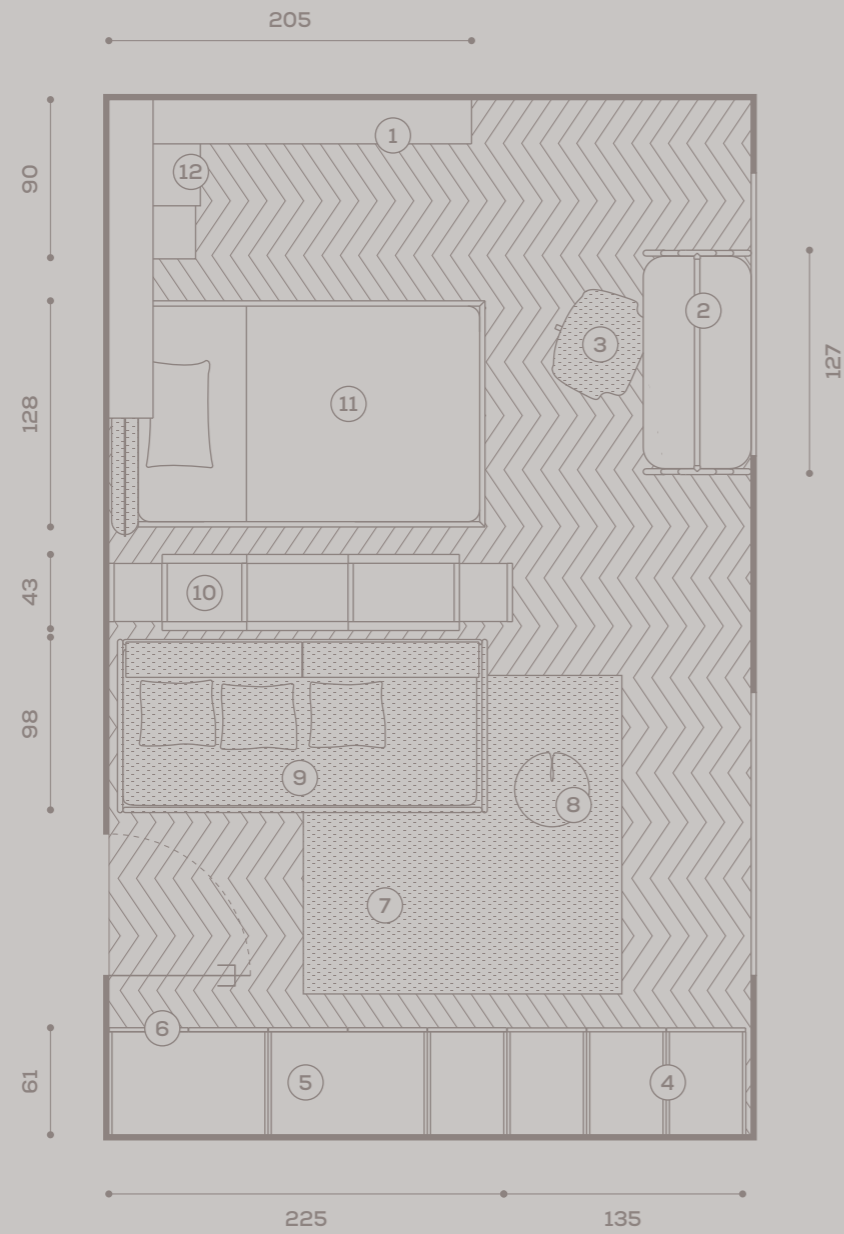

SPACE 22

Dimensioni stanza /
Room dimensions
in cm 365 x 585