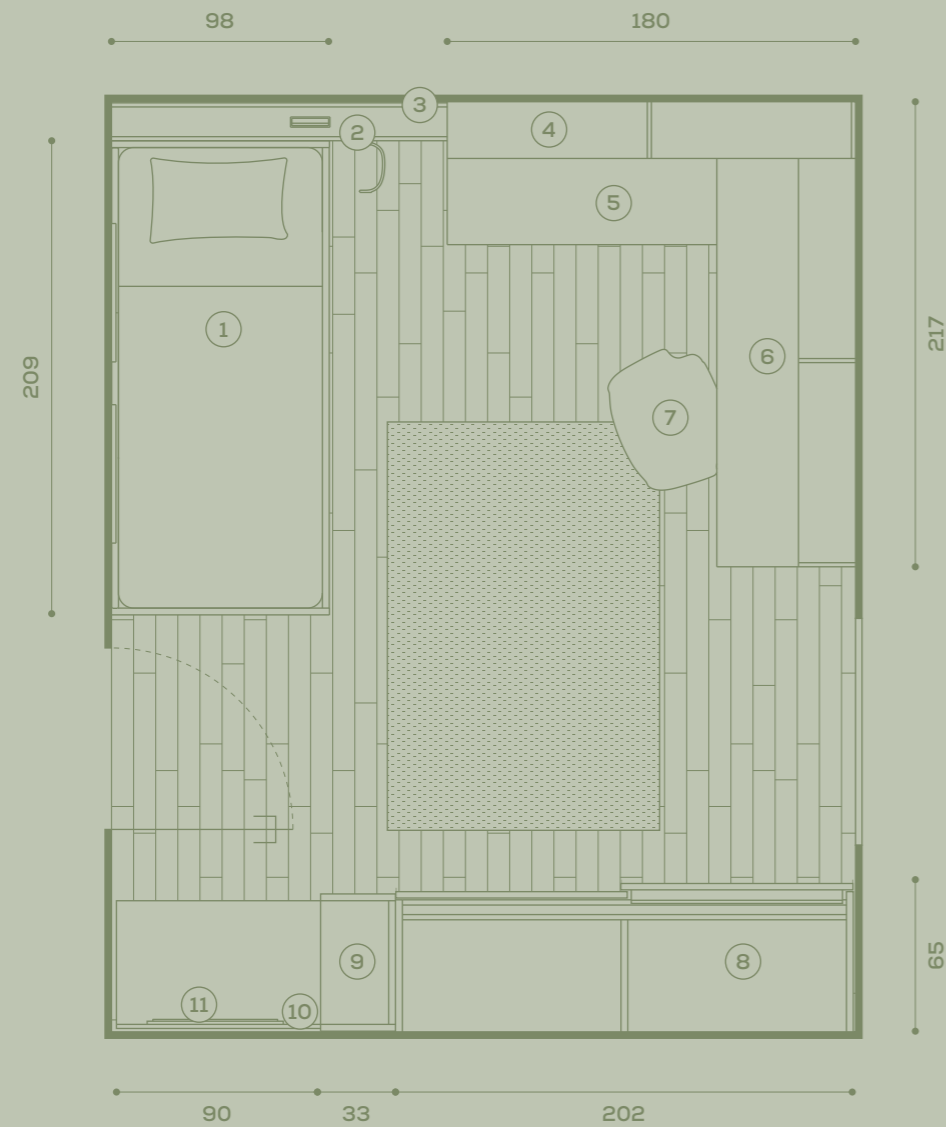

SPACE 18

Dimensioni stanza /
Room dimensions
in cm 328 x 410

1. letto a divano / sofa bed	4. casellari Luce / Luce wall units	7. sedia Leaf / Leaf chair	10. boiserie Wally / Wally wall panelling
2. pannelli a muro / wall panels	5. basi contenitore / base storage units	8. armadio scorrevole Lila / Lila sliding door wardrobe	11. specchiere Window / Window mirrors
3. carta da parati Herbarium / Herbarium wallpaper	6. scrivania sagomata / shaped desk	9. terminale Alfred / Alfred end unit	

Chi vive qui? Giovanni.
Who lives here? Giovanni.