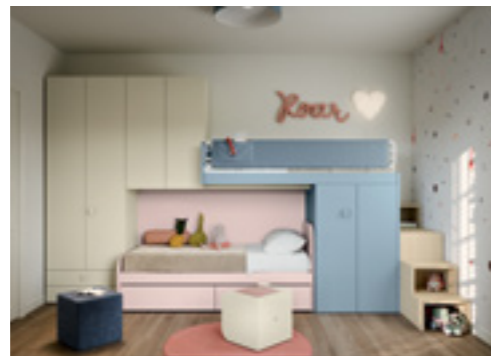

SPACE 7 p. 64