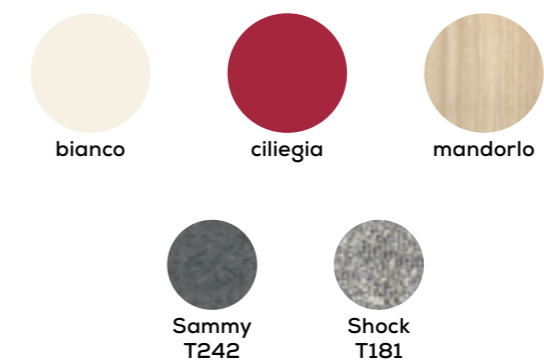

Dimensioni stanza /
Room dimensions
in cm 365 x 493

Guarda la camera come può
cambiare quando si cresce /
See how the bedroom can
change as they grow

1. basi contenitore + sedili imbottiti / base storage units + padded seats	4. mensole / shelves	7. terminale Alfred / Alfred end unit	10. scrivitoio sagomato / shaped desk
2. tavolino / side table	5. armadio battente / hinged door wardrobe	8. pensili / wall units	11. tappeto Matrix beige / Matrix beige rug
3. letto Hug / Hug bed	6. modulo armadio per angolo lineare / straight corner wardrobe module	9. sedia Ava / Ava chair	

Chi vive qui? Olivia.
Who lives here? Olivia.