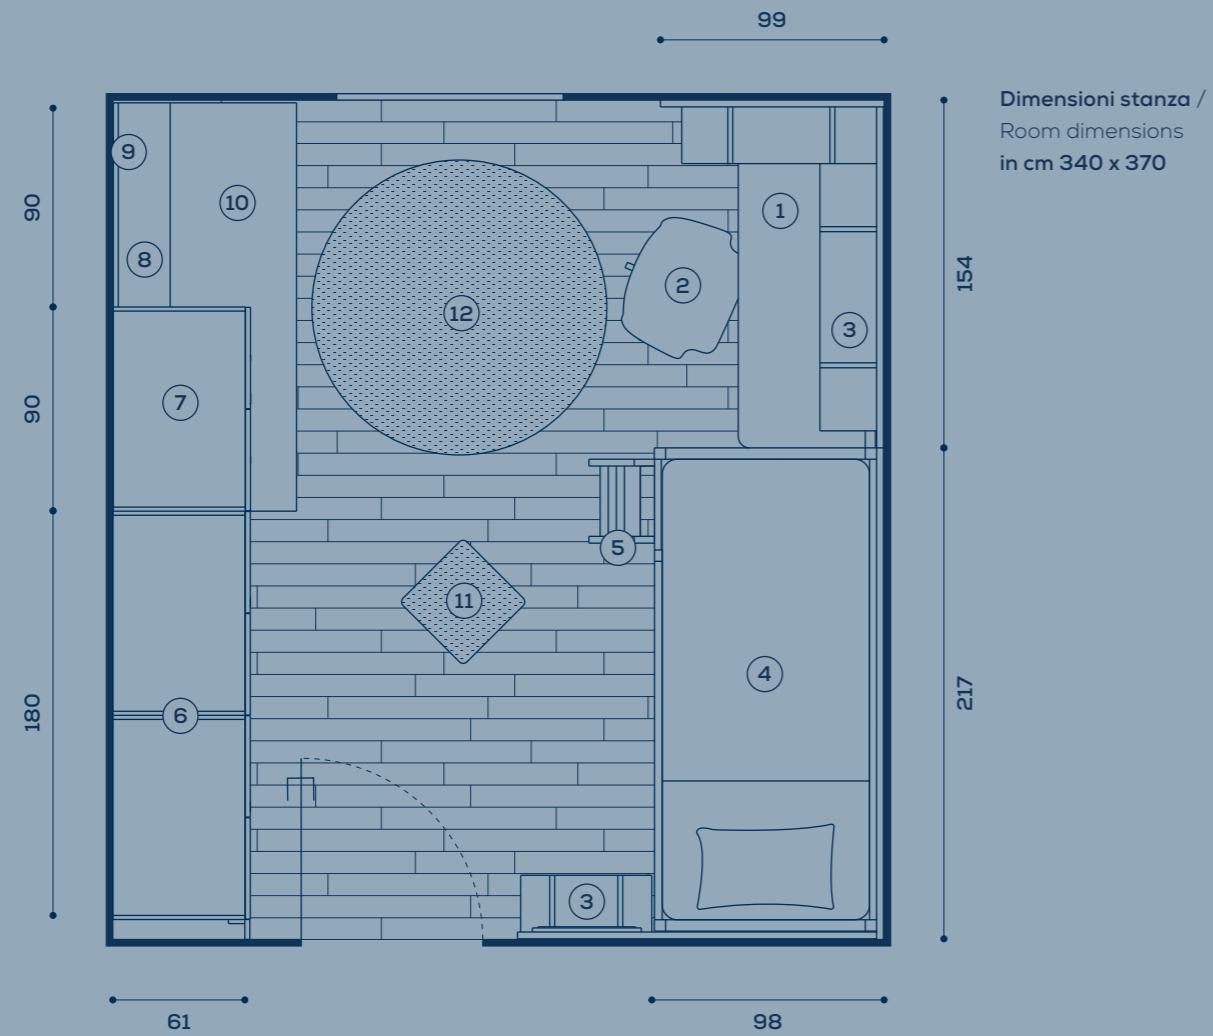

SPACE 9

1. **piano sospeso /**
  wall-mounted top
2. **sedia Leaf /** Leaf chair
3. **boiserie Wally con**
  accessori /
  Wally wall panelling
  with accessories
4. **letto a castello Camelot /**
  Camelot bunk bed
5. **scaletta Flatty /**
  Flatty ladder
6. **armadio battente /**
  hinged door wardrobe
7. **pensili /** wall units
8. **mensole /** shelves
9. **boiserie Becky /**
  Becky wall panelling
10. **basi contenitore /**
  base storage units
11. **pouf lori /** lori ottoman
12. **tappeto Sketch /**
  Sketch rug

Chi vive qui? Lorenzo e Camilla.
Who lives here? Lorenzo and Camilla.