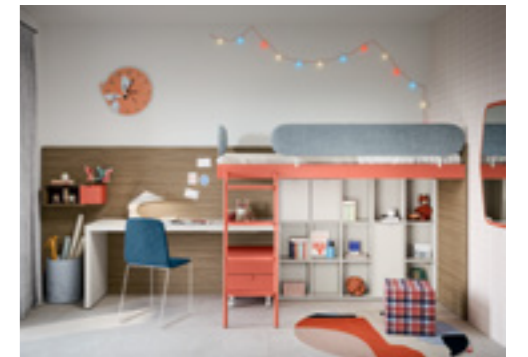

SPACE 13 p. 116