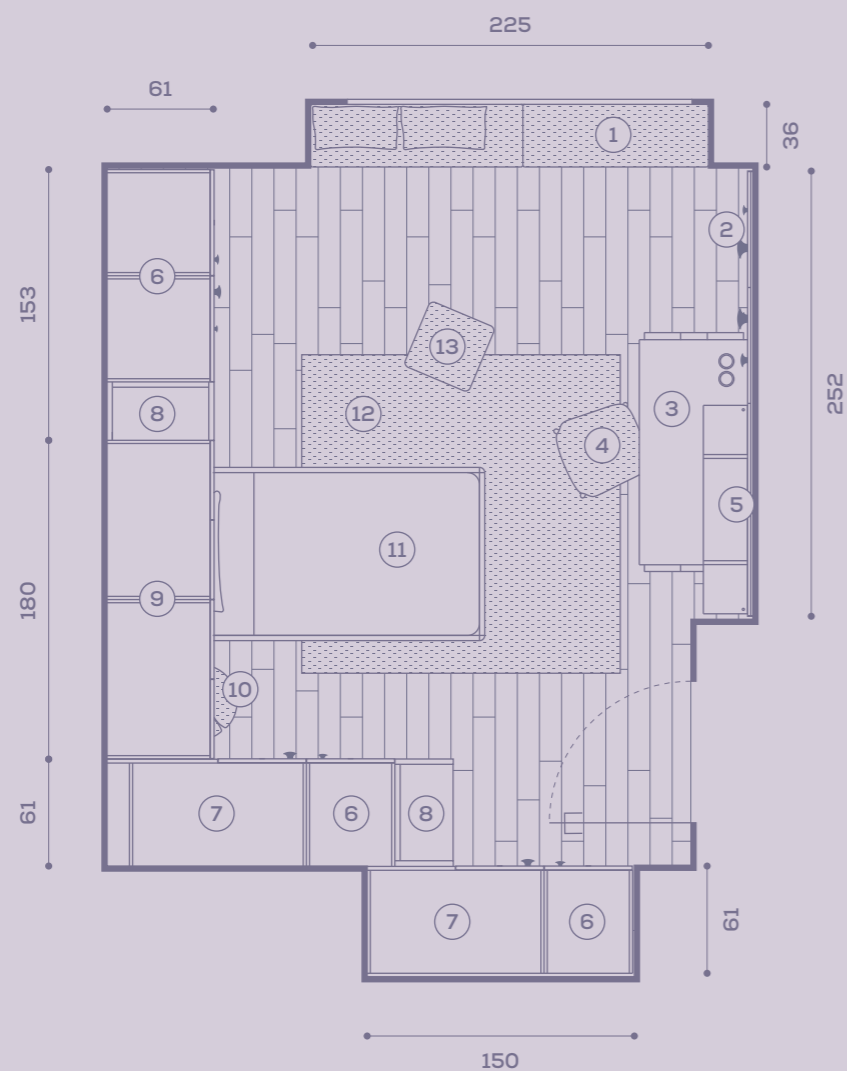

SPACE 1

Dimensioni stanza /
Room dimensions
in cm 365 x 493

Guarda la camera come può cambiare quando si cresce / See how the bedroom can change as they grow

- 1. basi contenitore + sedili imbottiti / base storage units + padded seats
- 2. pomoli appendiabiti Woody / Woody clothes hanger knobs
- 3. scrittoio Vanny / Vanny desk
- 4. sedia Pod / Pod chair
- 5. boiserie Wally con mensole / Wally wall panelling with shelves
- 6. armadio battente / hinged door wardrobe
- 7. modulo armadio per angolo lineare / straight corner wardrobe module
- 8. terminale Alfred / Alfred end unit
- 9. pensili / wall units
- 10. pouf Noel / Noel ottoman
- 11. letto Nuk / Nuk bed
- 12. tappeto Matrix beige / Matrix beige rug
- 13. pouf lori / lori ottoman