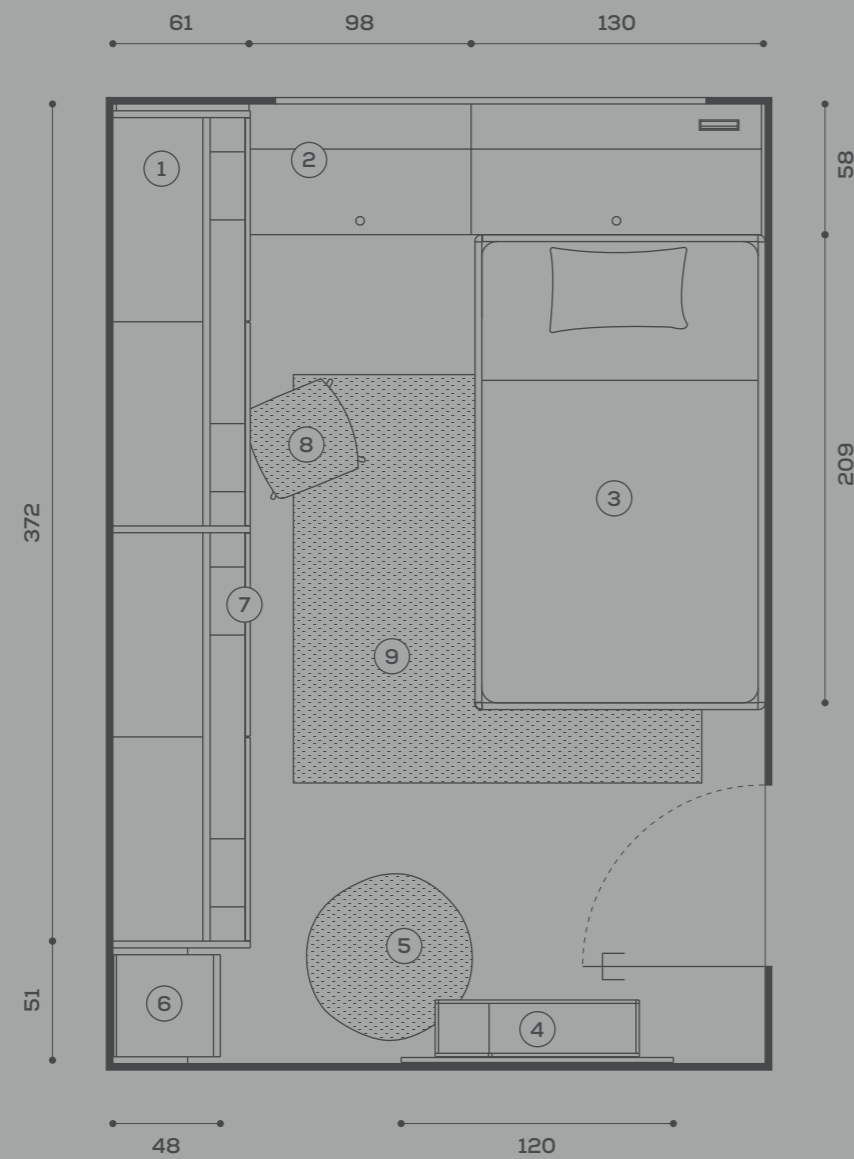

SPACE 21

Dimensioni stanza /
Room dimensions
in cm 290 x 430