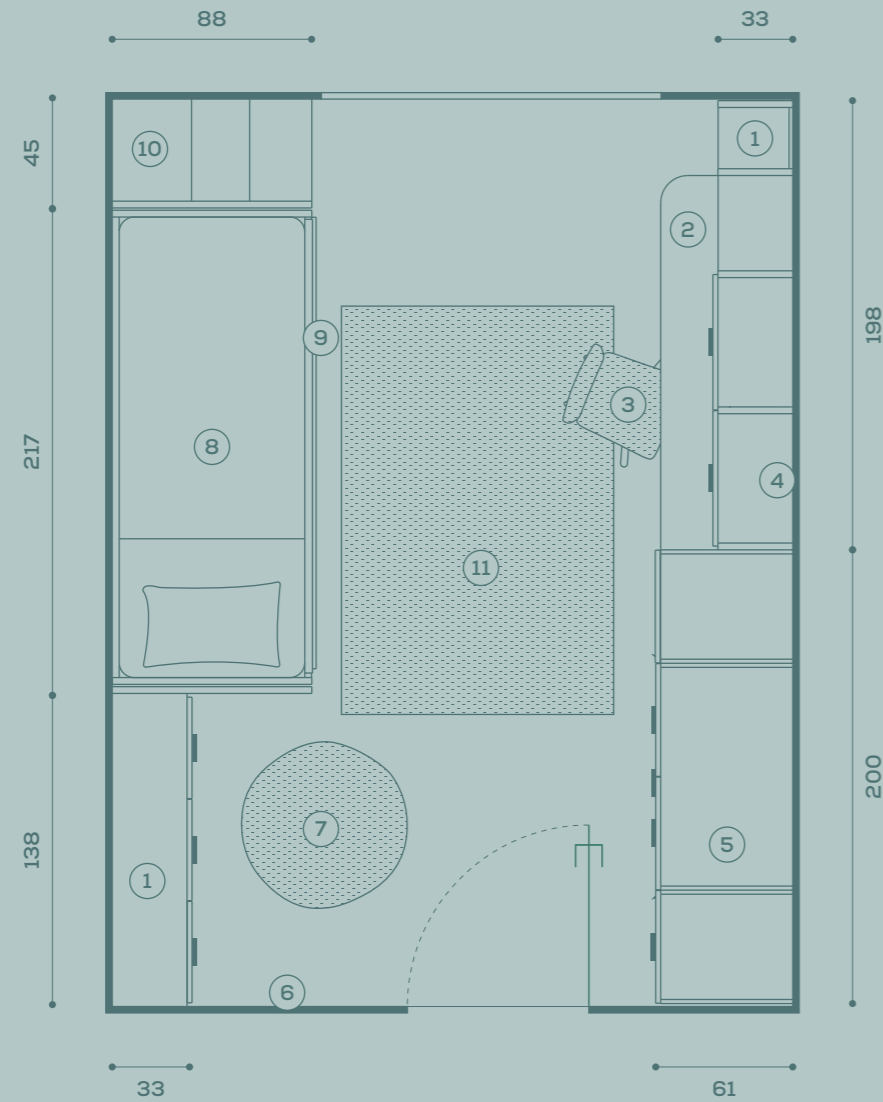

SPACE 12

Dimensioni stanza /
Room dimensions
in cm 300 x 400

1. libreria Holly / Holly bookcase 2. scrivania sagomata / shaped desk 3. sedia Pill / Pill chair	4. boiserie Wally / Wally wall panelling 5. armadio battente / hinged door wardrobe 6. carta da parati Crossy blue / Crossy blue wallpaper	7. pouf Disco / Disco floor cushion 8. letto a castello scorrevole Slot / Slot sliding bunk bed 9. letto turca Fit / Fit platform bed	10. scaletta / steps 11. tappeto Tartan / Tartan rug

Chi vive qui? Nicola e Pietro.
Who lives here? Nicola and Pietro.