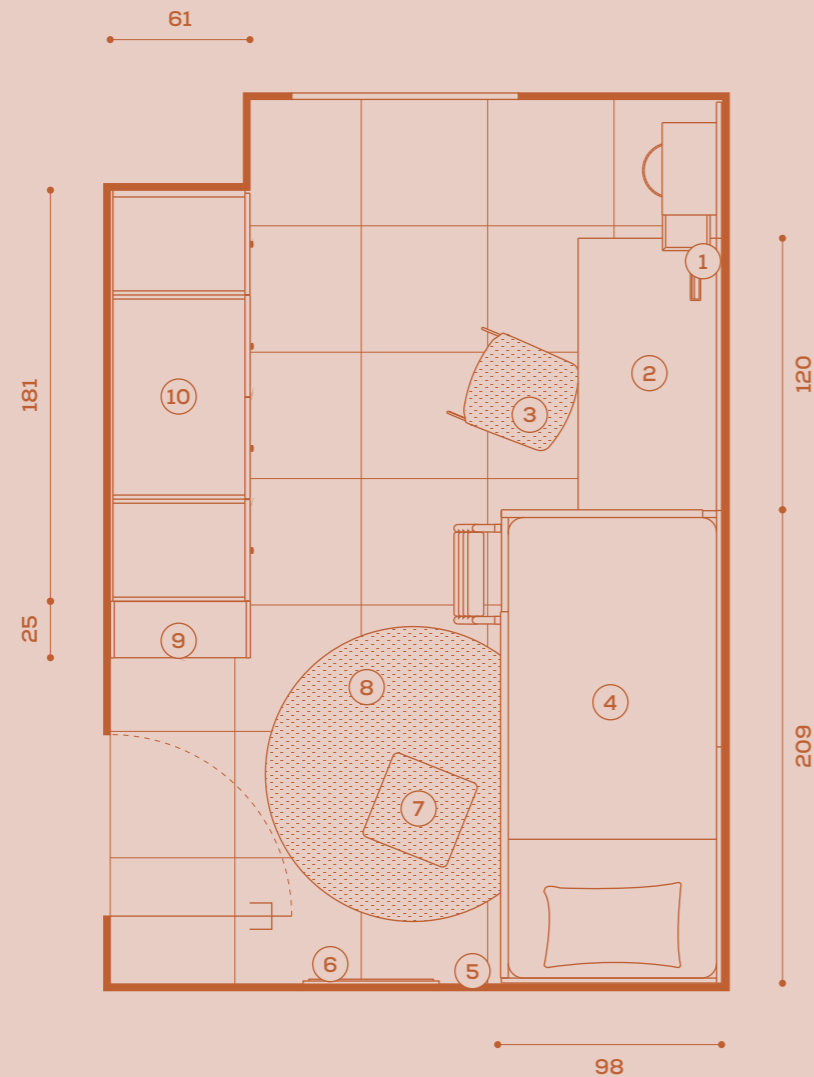

SPACE 13

Dimensioni stanza /
Room dimensions
in cm 290 x 370

- 1. **boiserie Becky /**
Becky wall panelling
- 2. **scrivania sagomata /**
shaped desk
- 3. **sedia Tak /** Tak chair

- 4. **letto a castello Dots /**
Dots bunk bed
- 5. **carta da parati**
Crossy orange /
Crossy orange wallpaper