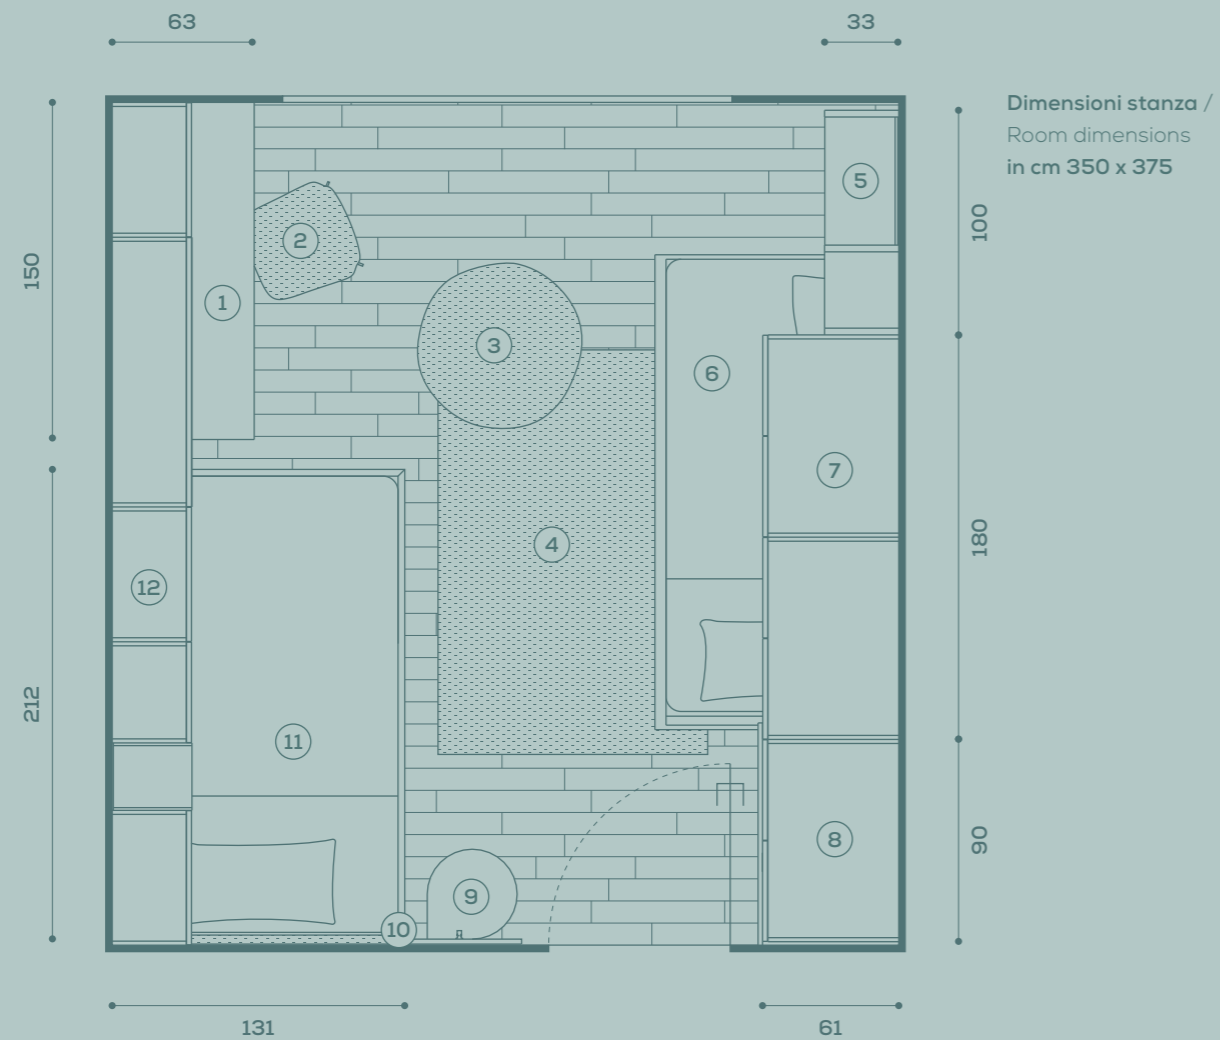

SPACE 19

1. scrivania Luce / Luce desk	4. tappeto Tartan / Tartan rug	7. pensili / wall units	10. boiserie Becky / Becky wall panelling
2. sedia Pod / Pod chair	5. libreria Holly / Holly bookcase	8. armadio battente / hinged door wardrobe	11. letto sommier / divan bed
3. pouf Disco / Disco floor cushion	6. letto a ribalta Twiddy / Twiddy drop-down bed	9. tavolino Laby 1 / Laby 1 side table	12. pensili + casellari Tynn / wall units + Tynn units

Chi vive qui? Matilde.
Who lives here? Matilde.