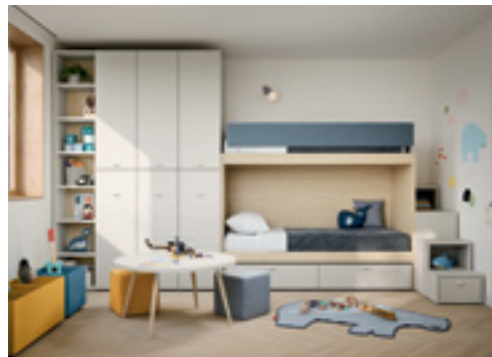

SPACE 3 p. 28