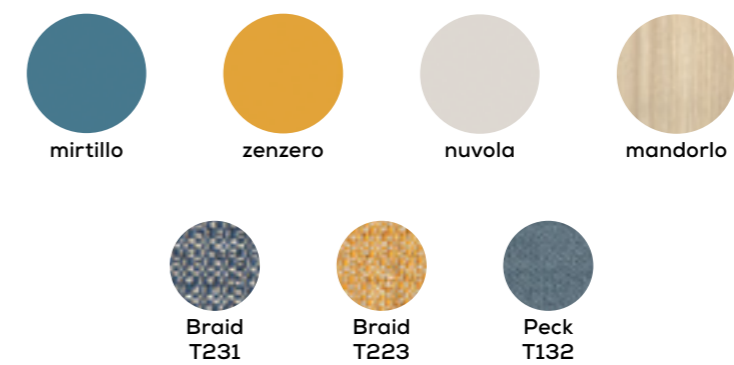

1. contenitori Tynn su ruote / Tynn storage boxes on wheels	4. letto a castello Nuk / Nuk bunk bed	7. armadio Woody / Woody wardrobe	10. scrivania Woody / Woody desk
2. libreria Holly / Holly bookcase	5. scaletta / steps	8. tappeto Polar bear / Polar bear rug	
3. armadio battente / hinged door wardrobe	6. sticker Arctic / Arctic sticker	9. pouf Cube / Cube ottoman	

Chi vive qui? David e Riccardo.
Who lives here? David and Riccardo.