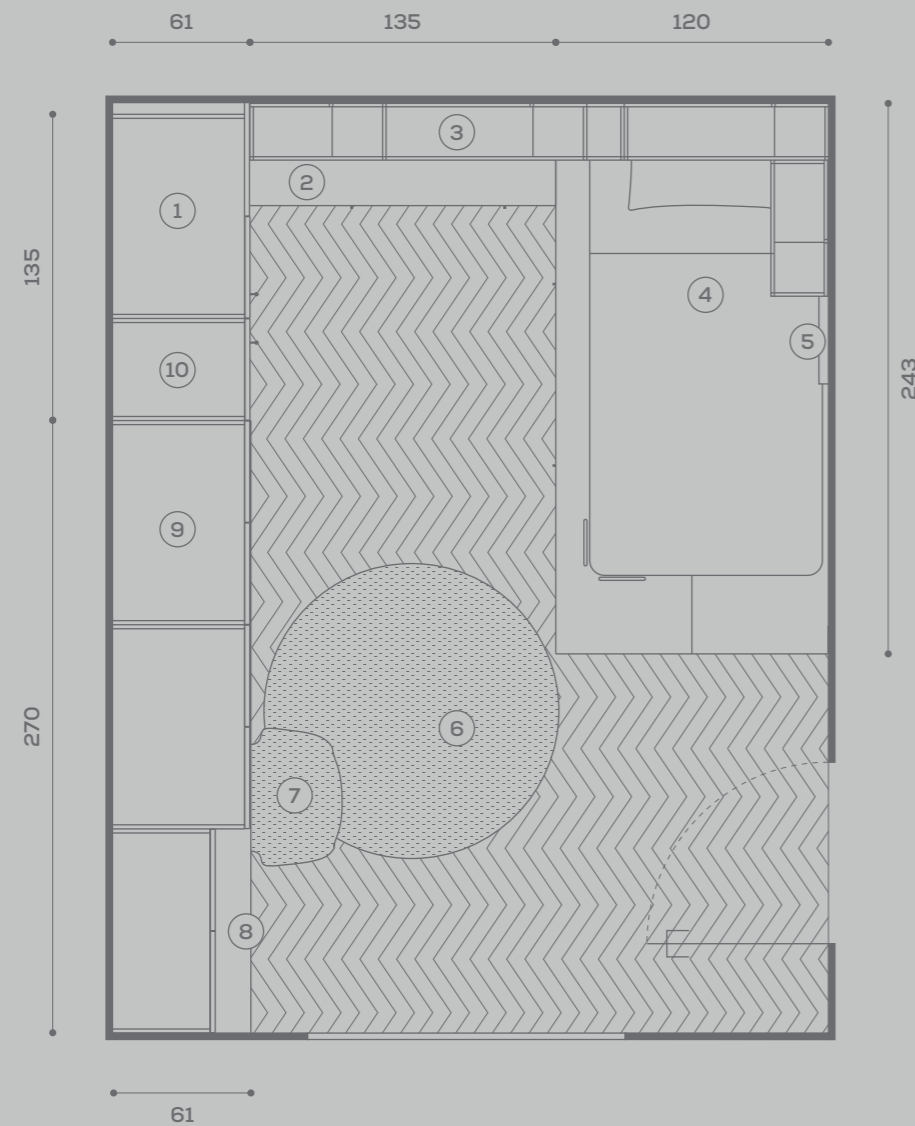

SPACE 20

Dimensioni stanza /
Room dimensions
in cm 315 x 410

1. modulo armadio per angolo lineare / straight corner wardrobe module 2. basi contenitore / base storage units	3. casellari Boxy / Boxy wall units 4. letto Regoli / Regoli bed 5. boiserie Becky / Becky wall panelling	6. tappeto Sketch / Sketch rug 7. sedia Leaf / Leaf chair 8. piani sospesi / wall-mounted tops	9. pensili / wall units 10. armadio battente / hinged door wardrobe

Chi vive qui? Emily.
Who lives here? Emily.