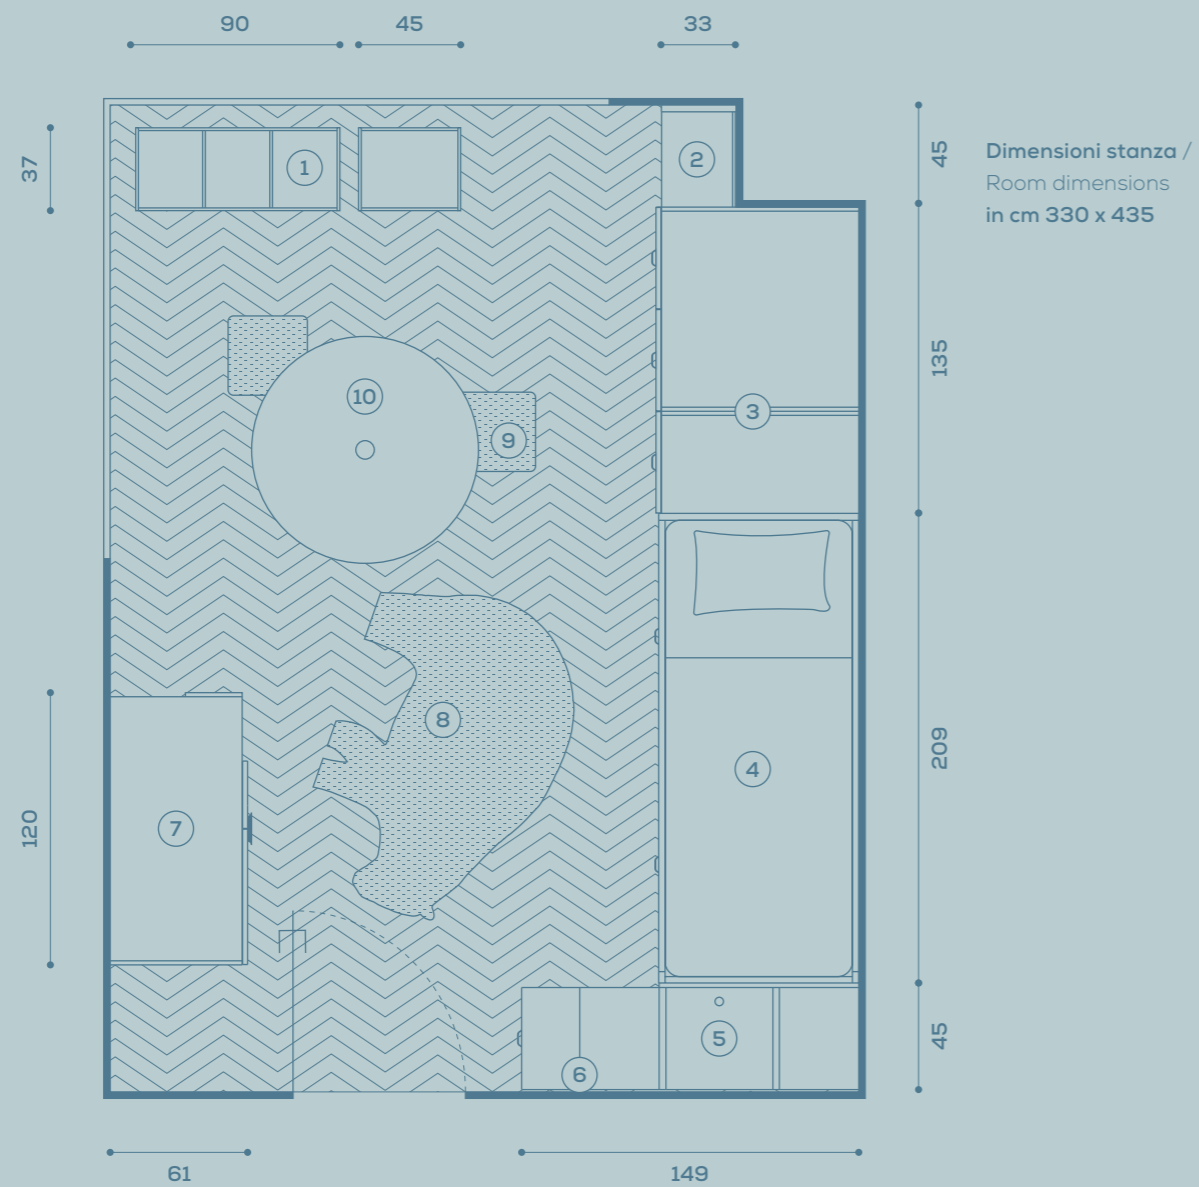

SPACE 3

1. contenitori Tynn su ruote / Tynn storage boxes on wheels	4. letto a castello Nuk / Nuk bunk bed	7. armadio Woody / Woody wardrobe	10. scrivania Woody / Woody desk
2. libreria Holly / Holly bookcase	5. scaletta / steps	8. tappeto Polar bear / Polar bear rug	
3. armadio battente / hinged door wardrobe	6. sticker Arctic / Arctic sticker	9. pouf Cube / Cube ottoman	

Chi vive qui? David e Riccardo.
Who lives here? David and Riccardo.