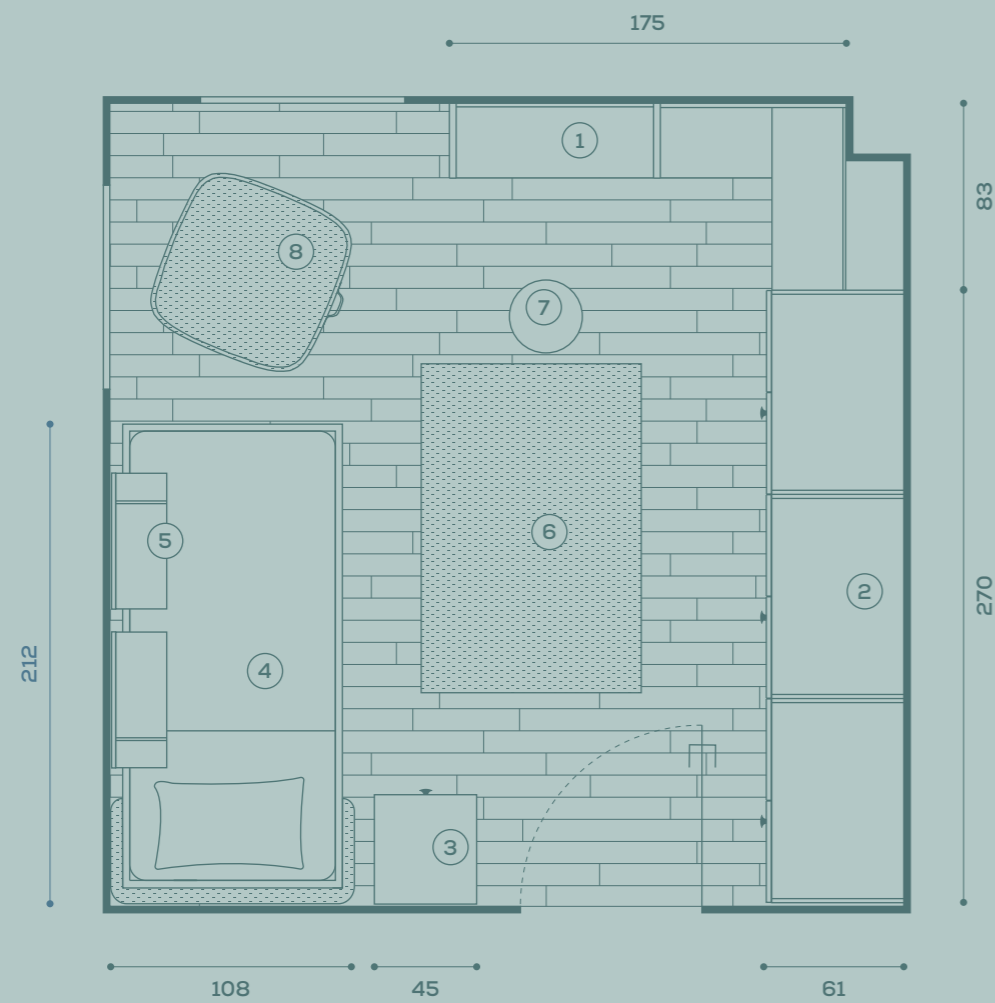

SPACE 4

Dimensioni stanza /
Room dimensions
in cm 350 x 354

1.
libreria Holly /
Holly bookcase

2.
armadio battente /
hinged door wardrobe

3.
comodino / bedside table

4.
letto Nuk / Nuk bed

5.
casellari Cloud /
Cloud wall units

6.
tappeto Whale /
Whale rug

7.
sgabello Milk / Milk stool

8.
pouf Dots /
Dots floor cushion

Chi vive qui? Christopher.
Who lives here? Christopher.