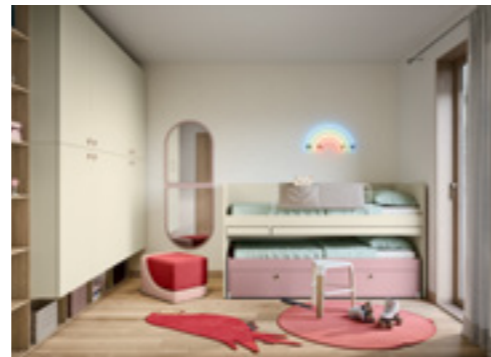

SPACE 5 p. 44