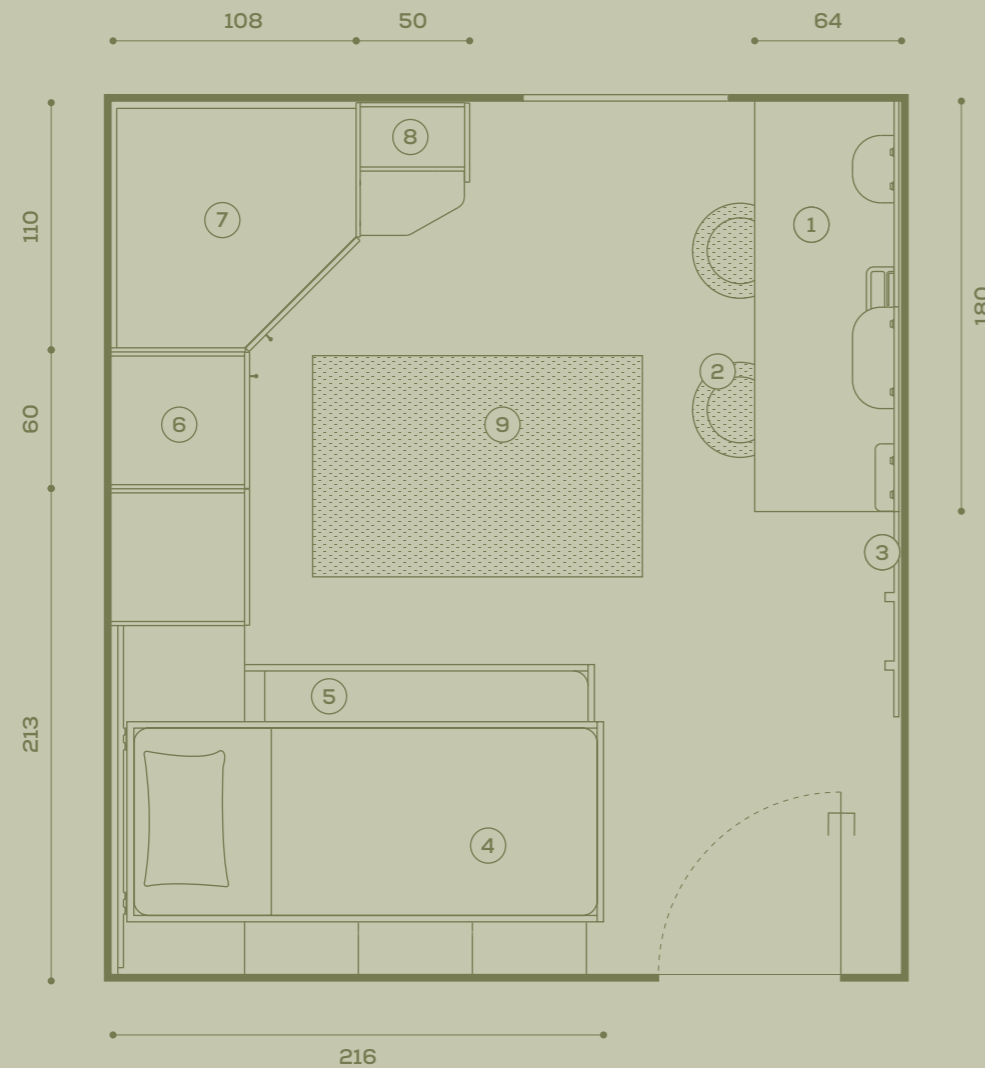

boiserie Wally con
 mensole / Wally wall
 panelling with shelves
 pomoli appendiabiti
 Woody / Woody clothes
 hanger knobs
 scrittoio Vanny /
 Vanny desk
 sedia Pod / Pod chair

SPACE 2

Dimensioni stanza /
Room dimensions
in cm 346 x 383