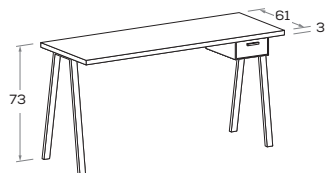

Top sp. 3 cm

3cm thick top

Con cassetto Largh. 30 cm.

With 30cm-wide drawer.

misure L x H x P cm
dimensions W x H x D cm
120/135/150 x 73 x 61 cm

misure L x H x P cm
dimensions W x H x D cm
120/135/150 x 73 x 80 cm
con Folder L x H x P cm
with Folder W x H x D cm
150 x 73 x 86 cm

misure L x H x P cm
dimensions W x H x D cm
120/135/150 x 73 x 90 cm

Con cassetto Largh. 45 cm.

With 45cm-wide drawer.

misure L x H x P cm
dimensions W x H x D cm
120/135/150 x 73 x 61 cm

misure L x H x P cm
dimensions W x H x D cm
120/135/150 x 73 x 80 cm
con Folder L x H x P cm
with Folder W x H x D cm
150 x 73 x 86 cm

misure L x H x P cm
dimensions W x H x D cm
120/135/150 x 73 x 90 cm

Top sp. 5 cm

5cm thick top

Con cassetto Largh. 30 cm.

With 30cm-wide drawer.

misure L x H x P cm
dimensions W x H x D cm
120/135/150 x 75 x 61 cm

misure L x H x P cm
dimensions W x H x D cm
120/135/150 x 75 x 80 cm

misure L x H x P cm
dimensions W x H x D cm
120/135/150 x 75 x 90 cm

Con cassetto Largh. 45 cm.

With 45cm-wide drawer.

misure L x H x P cm
dimensions W x H x D cm
120/135/150 x 75 x 61 cm