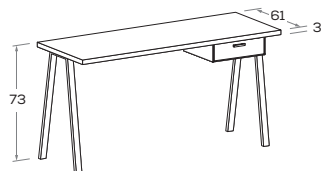

Top sp. 3 cm

3cm thick top

Con cassetto Largh. 30 cm.

With 30cm-wide drawer.

misure L x H x P cm
dimensions W x H x D cm
120/135/150 x 73 x 61 cm

misure L x H x P cm
dimensions W x H x D cm
120/135/150 x 73 x 80 cm
con Folder L x H x P cm
with Folder W x H x D cm
150 x 73 x 86 cm

misure L x H x P cm
dimensions W x H x D cm
120/135/150 x 73 x 90 cm

Con cassetto Largh. 45 cm.

With 45cm-wide drawer.

misure L x H x P cm
dimensions W x H x D cm
120/135/150 x 73 x 61 cm

misure L x H x P cm
dimensions W x H x D cm
120/135/150 x 73 x 80 cm
con Folder L x H x P cm
with Folder W x H x D cm
150 x 73 x 86 cm

misure L x H x P cm
dimensions W x H x D cm
120/135/150 x 73 x 90 cm

Top sp. 5 cm

5cm thick top

Con cassetto Largh. 30 cm.

With 30cm-wide drawer.

misure L x H x P cm
dimensions W x H x D cm
120/135/150 x 75 x 61 cm

misure L x H x P cm
dimensions W x H x D cm
120/135/150 x 75 x 80 cm

misure L x H x P cm
dimensions W x H x D cm
120/135/150 x 75 x 90 cm

Con cassetto Largh. 45 cm.

With 45cm-wide drawer.

misure L x H x P cm
dimensions W x H x D cm
120/135/150 x 75 x 61 cm