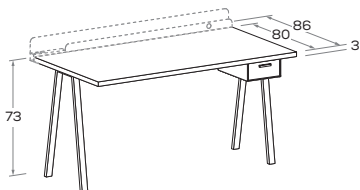

Top sp. 3 cm

3cm thick top

Con cassetto Largh. 30 cm.

With 30cm-wide drawer.

misure L x H x P cm
dimensions W x H x D cm
120/135/150 x 73 x 61 cm

misure L x H x P cm
dimensions W x H x D cm
120/135/150 x 73 x 80 cm
con Folder L x H x P cm
with Folder W x H x D cm
150 x 73 x 86 cm

misure L x H x P cm
dimensions W x H x D cm
120/135/150 x 73 x 90 cm

Con cassetto Largh. 45 cm.

With 45cm-wide drawer.

misure L x H x P cm
dimensions W x H x D cm
120/135/150 x 73 x 61 cm

misure L x H x P cm
dimensions W x H x D cm
120/135/150 x 73 x 80 cm
con Folder L x H x P cm
with Folder W x H x D cm
150 x 73 x 86 cm

misure L x H x P cm
dimensions W x H x D cm
120/135/150 x 73 x 90 cm

Top sp. 5 cm

5cm thick top

Con cassetto Largh. 30 cm.

With 30cm-wide drawer.

misure L x H x P cm
dimensions W x H x D cm
120/135/150 x 75 x 61 cm

misure L x H x P cm
dimensions W x H x D cm
120/135/150 x 75 x 80 cm

misure L x H x P cm
dimensions W x H x D cm
120/135/150 x 75 x 90 cm

Con cassetto Largh. 45 cm.

With 45cm-wide drawer.

misure L x H x P cm
dimensions W x H x D cm
120/135/150 x 75 x 61 cm