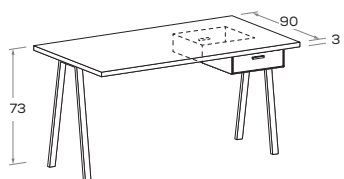

Top sp. 3 cm

3cm thick top

Con cassetto Largh. 30 cm.

With 30cm-wide drawer.

misure L x H x P cm
dimensions W x H x D cm
120/135/150 x 73 x 61 cm

misure L x H x P cm
dimensions W x H x D cm
120/135/150 x 73 x 80 cm
con Folder L x H x P cm
with Folder W x H x D cm
150 x 73 x 86 cm

misure L x H x P cm
dimensions W x H x D cm
120/135/150 x 73 x 90 cm

Con cassetto Largh. 45 cm.

With 45cm-wide drawer.

misure L x H x P cm
dimensions W x H x D cm
120/135/150 x 73 x 61 cm

misure L x H x P cm
dimensions W x H x D cm
120/135/150 x 73 x 80 cm
con Folder L x H x P cm
with Folder W x H x D cm
150 x 73 x 86 cm

misure L x H x P cm
dimensions W x H x D cm
120/135/150 x 73 x 90 cm

Top sp. 5 cm

5cm thick top

Con cassetto Largh. 30 cm.

With 30cm-wide drawer.

misure L x H x P cm
dimensions W x H x D cm
120/135/150 x 75 x 61 cm

misure L x H x P cm
dimensions W x H x D cm
120/135/150 x 75 x 80 cm

misure L x H x P cm
dimensions W x H x D cm
120/135/150 x 75 x 90 cm

Con cassetto Largh. 45 cm.

With 45cm-wide drawer.

misure L x H x P cm
dimensions W x H x D cm
120/135/150 x 75 x 61 cm