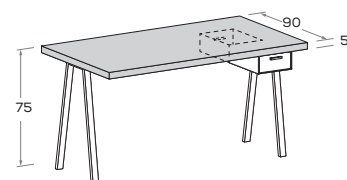

misure L x H x P cm
dimensions W x H x D cm
120/135/150 x 73 x 90 cm

Con cassetto Largh. 45 cm.

With 45cm-wide drawer.

misure L x H x P cm
dimensions W x H x D cm
120/135/150 x 73 x 61 cm

misure L x H x P cm
dimensions W x H x D cm
120/135/150 x 73 x 80 cm
con Folder L x H x P cm
with Folder W x H x D cm
150 x 73 x 86 cm

misure L x H x P cm
dimensions W x H x D cm
120/135/150 x 73 x 90 cm

Top sp. 5 cm

5cm thick top

Con cassetto Largh. 30 cm.

With 30cm-wide drawer.

misure L x H x P cm
dimensions W x H x D cm
120/135/150 x 75 x 61 cm

misure L x H x P cm
dimensions W x H x D cm
120/135/150 x 75 x 80 cm

misure L x H x P cm
dimensions W x H x D cm
120/135/150 x 75 x 90 cm

Con cassetto Largh. 45 cm.

With 45cm-wide drawer.

misure L x H x P cm
dimensions W x H x D cm
120/135/150 x 75 x 61 cm

misure L x H x P cm
dimensions W x H x D cm
120/135/150 x 75 x 80 cm

misure L x H x P cm
dimensions W x H x D cm
120/135/150 x 75 x 90 cm