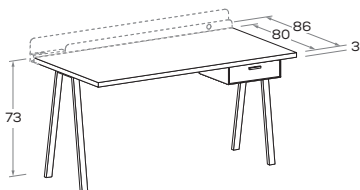

Top sp. 3 cm

3cm thick top

Con cassetto Largh. 30 cm.

With 30cm-wide drawer.

misure L x H x P cm
dimensions W x H x D cm
120/135/150 x 73 x 61 cm

misure L x H x P cm
dimensions W x H x D cm
120/135/150 x 73 x 80 cm
con Folder L x H x P cm
with Folder W x H x D cm
150 x 73 x 86 cm

misure L x H x P cm
dimensions W x H x D cm
120/135/150 x 73 x 90 cm

Con cassetto Largh. 45 cm.

With 45cm-wide drawer.

misure L x H x P cm
dimensions W x H x D cm
120/135/150 x 73 x 61 cm

misure L x H x P cm
dimensions W x H x D cm
120/135/150 x 73 x 80 cm
con Folder L x H x P cm
with Folder W x H x D cm
150 x 73 x 86 cm

misure L x H x P cm
dimensions W x H x D cm
120/135/150 x 73 x 90 cm

Top sp. 5 cm

5cm thick top

Con cassetto Largh. 30 cm.

With 30cm-wide drawer.

misure L x H x P cm
dimensions W x H x D cm
120/135/150 x 75 x 61 cm

misure L x H x P cm
dimensions W x H x D cm
120/135/150 x 75 x 80 cm

misure L x H x P cm
dimensions W x H x D cm
120/135/150 x 75 x 90 cm

Con cassetto Largh. 45 cm.

With 45cm-wide drawer.

misure L x H x P cm
dimensions W x H x D cm
120/135/150 x 75 x 61 cm