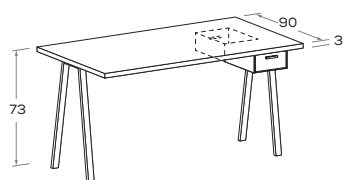

Top sp. 3 cm

3cm thick top

Con cassetto Largh. 30 cm.

With 30cm-wide drawer.

misure L x H x P cm
dimensions W x H x D cm
120/135/150 x 73 x 61 cm

misure L x H x P cm
dimensions W x H x D cm
120/135/150 x 73 x 80 cm
con Folder L x H x P cm
with Folder W x H x D cm
150 x 73 x 86 cm

misure L x H x P cm
dimensions W x H x D cm
120/135/150 x 73 x 90 cm

Con cassetto Largh. 45 cm.

With 45cm-wide drawer.

misure L x H x P cm
dimensions W x H x D cm
120/135/150 x 73 x 61 cm

misure L x H x P cm
dimensions W x H x D cm
120/135/150 x 73 x 80 cm
con Folder L x H x P cm
with Folder W x H x D cm
150 x 73 x 86 cm

misure L x H x P cm
dimensions W x H x D cm
120/135/150 x 73 x 90 cm

Top sp. 5 cm

5cm thick top

Con cassetto Largh. 30 cm.

With 30cm-wide drawer.

misure L x H x P cm
dimensions W x H x D cm
120/135/150 x 75 x 61 cm

misure L x H x P cm
dimensions W x H x D cm
120/135/150 x 75 x 80 cm

misure L x H x P cm
dimensions W x H x D cm
120/135/150 x 75 x 90 cm

Con cassetto Largh. 45 cm.

With 45cm-wide drawer.

misure L x H x P cm
dimensions W x H x D cm
120/135/150 x 75 x 61 cm