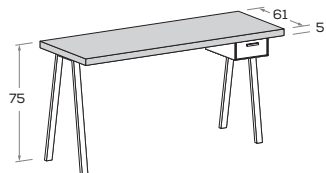

misure L x H x P cm
dimensions W x H x D cm
120/135/150 x 73 x 90 cm

Con cassetto Largh. 45 cm.

With 45cm-wide drawer.

misure L x H x P cm
dimensions W x H x D cm
120/135/150 x 73 x 61 cm

misure L x H x P cm
dimensions W x H x D cm
120/135/150 x 73 x 80 cm
con Folder L x H x P cm
with Folder W x H x D cm
150 x 73 x 86 cm

misure L x H x P cm
dimensions W x H x D cm
120/135/150 x 73 x 90 cm

Top sp. 5 cm

5cm thick top

Con cassetto Largh. 30 cm.

With 30cm-wide drawer.

misure L x H x P cm
dimensions W x H x D cm
120/135/150 x 75 x 61 cm

misure L x H x P cm
dimensions W x H x D cm
120/135/150 x 75 x 80 cm

misure L x H x P cm
dimensions W x H x D cm
120/135/150 x 75 x 90 cm

Con cassetto Largh. 45 cm.

With 45cm-wide drawer.

misure L x H x P cm
dimensions W x H x D cm
120/135/150 x 75 x 61 cm

misure L x H x P cm
dimensions W x H x D cm
120/135/150 x 75 x 80 cm

misure L x H x P cm
dimensions W x H x D cm
120/135/150 x 75 x 90 cm