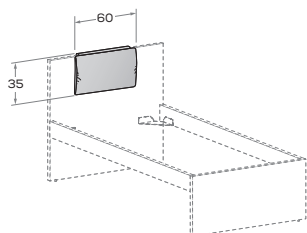

Cuscino copritestiera HAT

HAT headboard
cover cushion

Sfoderabile.

Removable cover.