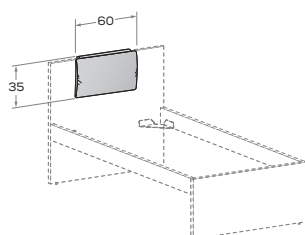

Sfoderabile.
Removable cover.