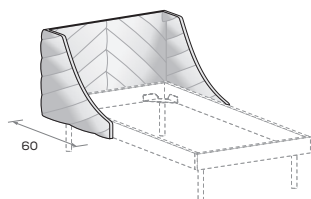

Cuffia CLUB

CLUB cover

Solo per giroletti R04, R04-S e R11.
For R04, R04-S and R11 bed surrounds only.