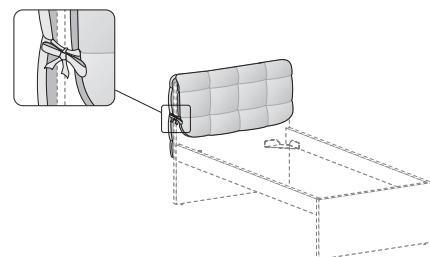

Cuffia FRAME

FRAME cover