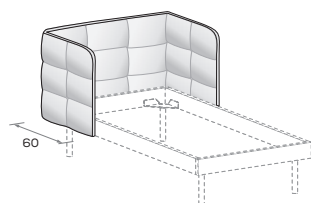

Cuffia REGULAR

REGULAR cover

Solo per giroletti R04, R04-S e R11.
For R04, R04-S and R11 bed surrounds only.