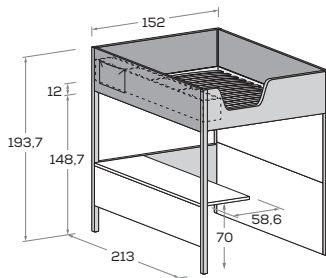

Letto CAMELOT imbottito

CAMELOT padded beds

CAMELOT con scrittoio esterno e salita frontale, da fissare a muro

CAMELOT with desk on outside and access from front, to be fastened to wall

CAMELOT con scrittoio esterno e salita laterale, da fissare a muro

CAMELOT with desk on outside and access from side, to be fastened to wall

RETE / MATERASSO MATT. BASE / MATTRESS	P/D	H	L/W
	☐	☐	☐
120 x 200	152	193,7	213