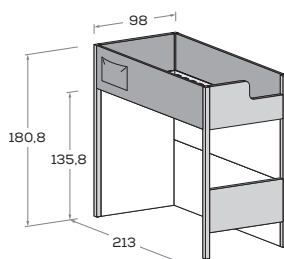

CAMELOT con fianco pannello e salita laterale

CAMELOT with panel side and access from side

RETE / MATERASSO	P/D	H	L/W
MATT. BASE / MATTRESS	☐	☐	☐
90 x 200	98	180,8	213