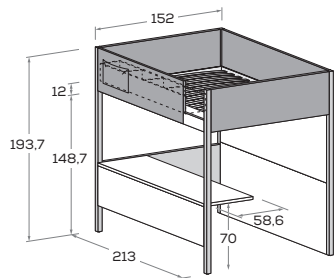

Letto CAMELOT imbottito

CAMELOT padded beds

CAMELOT con scrittoio esterno e salita frontale, da fissare a muro

CAMELOT with desk on outside and access from front, to be fastened to wall

CAMELOT con scrittoio esterno e salita laterale, da fissare a muro

CAMELOT with desk on outside and access from side, to be fastened to wall

RETE / MATERASSO MATT. BASE / MATTRESS	P/D	H	L/W
	☐	☐	☐
120 x 200	152	193,7	213