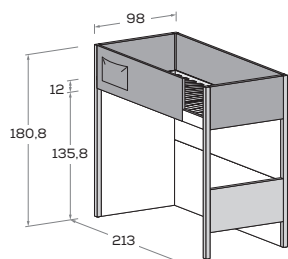

CAMELOT con fianco pannello e salita frontale

CAMELOT with panel side and access from front