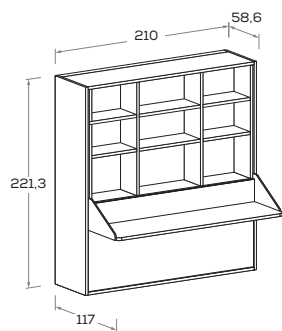

Letti a ribalta TWIDDY PLUS con meccanismo

TWIDDY PLUS drop-down beds with mechanism

Chiuso
Closed

Aperto
Open

H
cm **221,3**

Prof. 33 cm
Depth 33 cm

MATERASSO MATTRESS	L/W	P/D
80 x 190	210	122,6