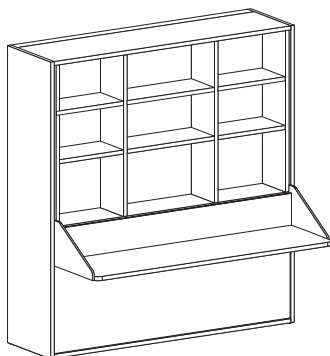

Letti a ribalta TWIDDY PLUS con meccanismo

TWIDDY PLUS drop-down beds with mechanism

Chiuso
Closed

Aperto
Open

H
cm **221,3**

Prof. 33 cm
Depth 33 cm

MATERASSO MATTRESS	L/W	P/D
80 x 190	210	122,6