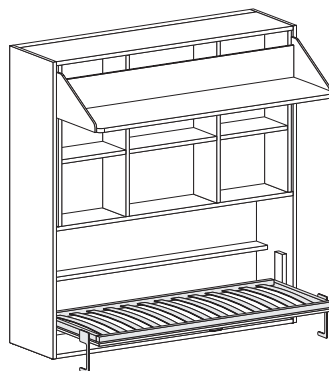

Letti a ribalta TWIDDY PLUS con meccanismo

TWIDDY PLUS drop-down beds with mechanism

Chiuso
Closed

Aperto
Open

H
cm **221,3**

Prof. 33 cm
Depth 33 cm

MATERASSO MATTRESS	L/W	P/D
80 x 190	210	122,6