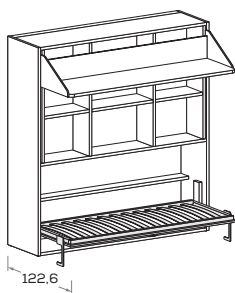

Letti a ribalta TWIDDY PLUS con meccanismo

TWIDDY PLUS drop-down beds with mechanism

Chiuso
Closed

Aperto
Open

H
cm **221,3**

Prof. 33 cm
Depth 33 cm

MATERASSO MATTRESS	L/W	P/D
80 x 190	210	122,6