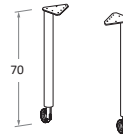

Piano\Top S51

Piano\Top S58

Piano\Top S52

Piano\Top S59

Piano\Top S53 - S54

Piano\Top S60

Piano\Top S55

L\W x P\D
40 x 40
60 x 60
80 x 80
100 x 100

Gambe per scrittoi

Desks legs

nidi

Gamba Kike KIKE leg

Gamba Loom quadro in metallo Metal square Loom leg

Coppia gambe Poly in metallo Pair of metal Poly legs

Coppia gambe Move in metallo con ruota Pair of metal Move legs on castors