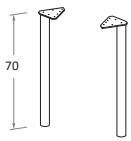

Piano\Top S06 - S07

Piano\Top S56

Piano scrittoi sp. 5 cm

Desk top 5 cm

Piano\Top S21

Piano\Top S56

Piano\Top S22

Piano\Top S57

Piano\Top S51

Piano\Top S58

Piano\Top S52

Piano\Top S59

Piano\Top S53 - S54

Piano\Top S60

Piano\Top S55

L\W x P\D
40 x 40
60 x 60
80 x 80
100 x 100

Gambe per scrittoi

Desks legs

nidi

Gamba Kike KIKE leg

Gamba Loom quadro in metallo Metal square Loom leg

Coppia gambe Poly in metallo Pair of metal Poly legs

Coppia gambe Move in metallo con ruota Pair of metal Move legs on castors

Gamba Ask a "V" in metallo V-shaped metal Ask leg

Gamba Clessidra in metallo Metal Clessidra leg

Coppia gambe Woody Large Ø 6,8 Pair of Woody Large legs Ø 6,8

Set 4 gambe Mini Woody Large Ø 6,8 Set of 4 Mini Woody Large legs Ø 6,8