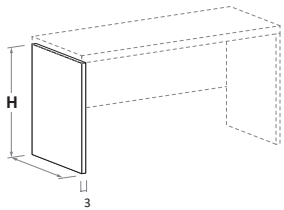

Supporti per scrittoi

Desks supports

nidi

Fianco a "L" SX, sp. 3 cm

L-shaped LH side panel, 3 cm thick

Fianco a "L" DX, sp. 3 cm

L-shaped RH side panel, 3 cm thick

Fianco sp. 3 cm

3cm-thick side panel

Fianco sp. 5 cm

5cm-thick side panel

Fianco sp. 3 cm a sbalzo

Cantilevered side panel 3 cm thick

Comodino LUCE L 90 per sostegno scrittoio

LUCE bedside table W 90 for supporting desk

Comodino LUCE L 118,2 per sostegno scrittoio