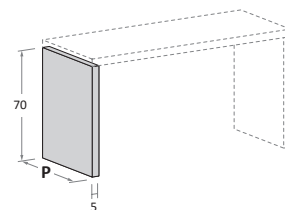

Supporti per scrittoi

Desks supports

nidi

Fianco a "L" SX, sp. 3 cm

L-shaped LH side panel, 3 cm thick

Fianco a "L" DX, sp. 3 cm

L-shaped RH side panel, 3 cm thick

Fianco sp. 3 cm

3cm-thick side panel

Fianco sp. 5 cm

5cm-thick side panel

Fianco sp. 3 cm a sbalzo

Cantilevered side panel 3 cm thick

Comodino LUCE L 90 per sostegno scrittoio

LUCE bedside table W 90 for supporting desk

Comodino LUCE L 118,2 per sostegno scrittoio