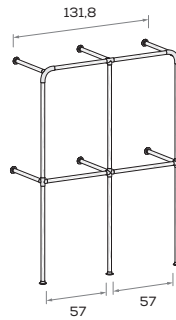

48/63/93 cm

MENSOLE POPPY - P 30 CM

POPPY SHELVES - D 30 CM

Sp. 1,8 cm.
1,8 cm thick.

Attrezzabili con appendiabiti LOOP.
Can be fitted with LOOP hanging rods.

misure L cm
dimensions W cm

45/60/90 cm

Portata max. 20 kg
Load capacity 20 kg

misure H.V. cm
dimensions H.O. cm

51,9/70,2/88,5 cm

Accessori

Accessories

Cestino BOX

Tidy BOX

In feltro naturale grigio chiaro
Light grey natural felt

Borsa portaoggetti

Multi-pocket organizer

In feltro naturale grigio chiaro
Light grey natural felt

Gancio appendiabito

Coat hook

In metallo.
Metal.

Staffa porta-TV orientabile

Tilt and turn TV mounting bracket

Specchio orientabile H. 40,6 cm

Revolving mirror H 40,6 cm

Specchio orientabile H. 140,6 cm

Revolving mirror H 140,6 cm

Composizioni

Composition

Composizioni

Composition