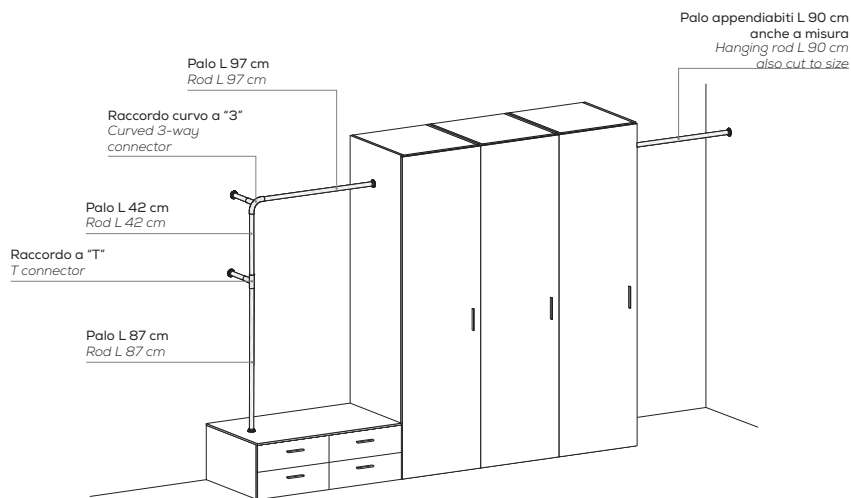

Esempio 3

Example 3