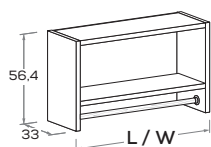

Terminale
End

Curvo a 2 vie
Curved 2-way

Curvo a 3 vie
Curved 3-way

Dritto a 3 vie
Straight 3-way

Dritto a 4 vie
Straight 4-way

Dritto a 5 vie
Straight 5-way

APPENDIABITI LOOP

LOOP HANGING RAILS

In legno Ø 3 cm. Terminali in metallo.
Wood 3 cm Ø. Metal ends.

misure L cm
 dimensions W cm

45/60/90/203 cm

misure L cm per interno armadi e librerie
 dimensions W cm for wardrobe interiors and bookcases

41,4/56,4/86,4 cm

LIBRERIA APPENDIABITI LOOP SOSPESA

WALL-MOUNTED LOOP BOOKCASE WITH HANGING ROD

Struttura sp. 3 cm
3cm-thick structure.

Schiena sp. 1,2 cm
Back panel 1,2 cm thick

misure L cm
 dimensions W cm

48/63/93 cm

MENSOLE POPPY - P 30 CM

POPPY SHELVES - D 30 CM

Sp. 1,8 cm.
1,8 cm thick.

Attrezzabili con appendiabiti LOOP.
Can be fitted with LOOP hanging rods.

misure L cm
dimensions W cm

45/60/90 cm

Portata max. 20 kg
Load capacity 20 kg