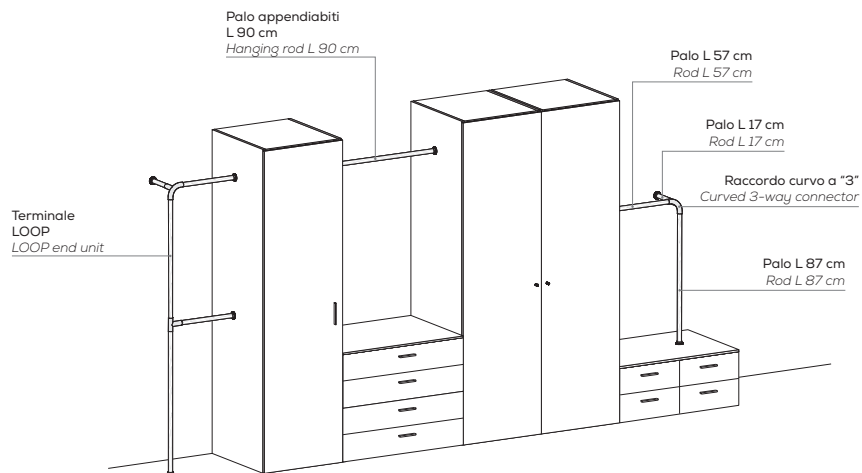

Esempio 2

Example 2