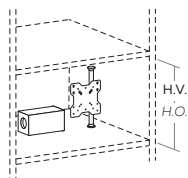

48/63/93 cm

MENSOLE POPPY - P 30 CM

POPPY SHELVES - D 30 CM

Sp. 1,8 cm.
1,8 cm thick.

Attrezzabili con appendiabiti LOOP.
Can be fitted with LOOP hanging rods.

misure L cm
dimensions W cm

45/60/90 cm

Portata max. 20 kg
Load capacity 20 kg

TENDA L 130

CURTAIN W 130

misure H cm
dimensions H cm

240 cm max

RIPIANI SP. 3 CM

SHELVES 3 CM THICK

Comprensivi di staffa reggipiano.
Include shelf bracket.

misure L x P cm
dimensions W x D cm

42/57/87/97 x 24/42/57 cm

Porta TV per vani a giorno

TV mount for open shelving

Comprensivo di palo LOOP, staffa porta TV ed elemento nascondicavo con boccola passacavi.

Includes LOOP rod, TV mounting bracket and cable concealer with wiring grommet.