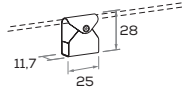

Borsa portaoggetti

Hanging organizer - bag

In feltro naturale grigio chiaro
Light grey natural felt