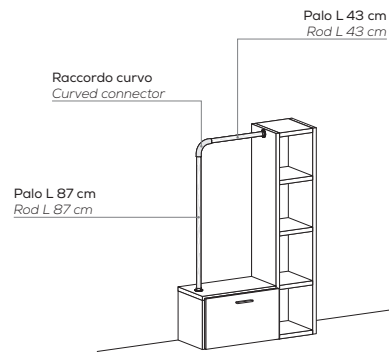

Esempio 1

Example 1