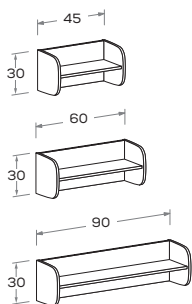

In legno Ø 3 cm. Terminali in metallo.
Wood 3 cm Ø. Metal ends.

misure L cm
 dimensions W cm

45/60/90/203 cm

misure L cm per interno armadi e librerie
 dimensions W cm for wardrobe interiors and bookcases

41,4/56,4/86,4 cm

LIBRERIA APPENDIABITI LOOP SOSPESA

WALL-MOUNTED LOOP BOOKCASE WITH HANGING ROD

Struttura sp. 3 cm
3cm-thick structure.

Schiena sp. 1,2 cm
Back panel 1,2 cm thick

misure L cm
 dimensions W cm

48/63/93 cm

MENSOLE POPPY - P 30 CM

POPPY SHELVES - D 30 CM

Sp. 1,8 cm.
1,8 cm thick.

Attrezzabili con appendiabiti LOOP.
Can be fitted with LOOP hanging rods.

misure L cm
dimensions W cm

45/60/90 cm

Portata max. 20 kg
Load capacity 20 kg

TENDA L 130

CURTAIN W 130

misure H cm
dimensions H cm

240 cm max

RIPIANI SP. 3 CM

SHELVES 3 CM THICK

Comprensivi di staffa reggipiano.
Include shelf bracket.

misure L x P cm
dimensions W x D cm