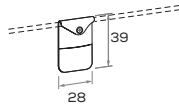

Busta portaoggetti

Hanging organizer - pouch

In feltro naturale grigio chiaro
Light grey natural felt