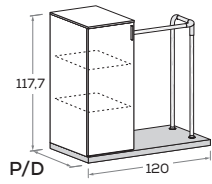

Panca LOOP con anta

LOOP bench with door

Panca LOOP con anta L 45 cm

LOOP bench with 45cm-wide door

misure P cm
dimensions D cm

45,8/61 cm

Panca LOOP con anta L 60 cm

LOOP bench with 60cm-wide door

misure P cm
dimensions D cm

45,8/61 cm