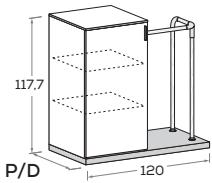

Panca LOOP con anta

LOOP bench with door

Panca LOOP con anta L 45 cm

LOOP bench with 45cm-wide door

misure P cm
dimensions D cm

45,8/61 cm

Panca LOOP con anta L 60 cm

LOOP bench with 60cm-wide door

misure P cm
dimensions D cm

45,8/61 cm