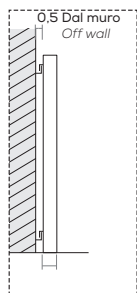

Boiserie BECKY

BECKY wall panelling

Pannello in nobilitato sp. 2,2 cm.

2,2cm-thick foil-wrapped panel.