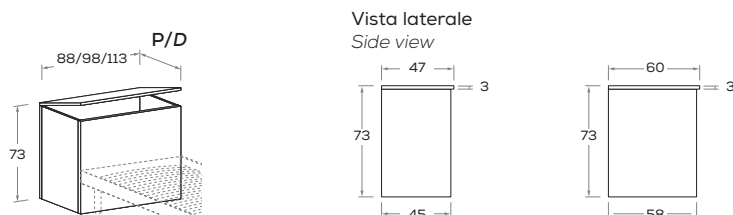

Elementi retroletto e pannello sottorete

Rear-bed storage units and panel under mattress base

Elemento retroletto con ribalta superiore

Rear-bed storage unit with lift-up top

misure L x H x P cm
dimensions W x H x D cm

88/98/113 x 73 x 47/60

Elemento retroletto con vani a giorno

Rear-bed storage unit with open shelving

Da completare con top.

To be finished off with top.

misure L x H x P cm
dimensions W x H x D cm

88/98/113 x 70 x 33/45/58

88/98/113 x 70 x 45

Elemento retroletto con libreria estraibile su ruote

Rear-bed storage unit with pull-out bookcase on wheels

Da completare con top.

To be finished off with top.

misure L x H x P cm
dimensions W x H x D cm

88/98/113 x 70 x 33/45

Top per retroletti Sp. 3 cm

Tops for rear-bed storage units 3 cm thick

misure L x P x Sp. cm
dimensions W x D x Th. cm

88/98/113 x 33/45/58 x 3