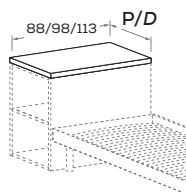

88/98/113 x 73 x 47/60

Elemento retroletto con vani a giorno

Rear-bed storage unit with open shelving

Da completare con top.

To be finished off with top.

misure L x H x P cm
dimensions W x H x D cm

88/98/113 x 70 x 33/45/58

Elemento retroletto con cassettone su guide rallentate

Rear-bed storage unit with oversized drawer on soft-close runners

Da completare con top.

To be finished off with top.

misure L x H x P cm
dimensions W x H x D cm

88/98/113 x 70 x 45

Elemento retroletto con libreria estraibile su ruote

Rear-bed storage unit with pull-out bookcase on wheels

Da completare con top.

To be finished off with top.

misure L x H x P cm
dimensions W x H x D cm

88/98/113 x 70 x 33/45

Top per retroletti Sp. 3 cm

Tops for rear-bed storage units 3 cm thick

misure L x P x Sp. cm
dimensions W x D x Th. cm

88/98/113 x 33/45/58 x 3