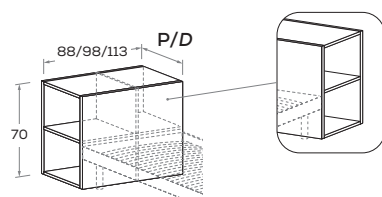

Elementi retroletto e pannello sottorete

Rear-bed storage units and panel under mattress base

Elemento retroletto con ribalta superiore

Rear-bed storage unit with lift-up top

misure L x H x P cm
dimensions W x H x D cm

88/98/113 x 73 x 47/60

Elemento retroletto con vani a giorno

Rear-bed storage unit with open shelving

Da completare con top.

To be finished off with top.

misure L x H x P cm
dimensions W x H x D cm

88/98/113 x 70 x 33/45/58

Elemento retroletto con cassettone su guide rallentate

Rear-bed storage unit with oversized drawer on soft-close runners

Da completare con top.

To be finished off with top.

misure L x H x P cm
dimensions W x H x D cm

88/98/113 x 70 x 45

Elemento retroletto con libreria estraibile su ruote

Rear-bed storage unit with pull-out bookcase on wheels

Da completare con top.

To be finished off with top.

misure L x H x P cm
dimensions W x H x D cm