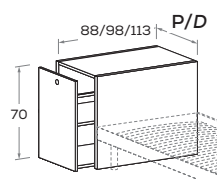

88/98/113 x 73 x 47/60

Elemento retroletto con vani a giorno

Rear-bed storage unit with open shelving

Da completare con top.

To be finished off with top.

misure L x H x P cm
dimensions W x H x D cm

88/98/113 x 70 x 33/45/58

Elemento retroletto con cassettone su guide rallentate

Rear-bed storage unit with oversized drawer on soft-close runners

Da completare con top.

To be finished off with top.

misure L x H x P cm
dimensions W x H x D cm

88/98/113 x 70 x 45

Elemento retroletto con libreria estraibile su ruote

Rear-bed storage unit with pull-out bookcase on wheels

Da completare con top.

To be finished off with top.

misure L x H x P cm
dimensions W x H x D cm

88/98/113 x 70 x 33/45

Top per retroletti Sp. 3 cm

Tops for rear-bed storage units 3 cm thick

misure L x P x Sp. cm
dimensions W x D x Th. cm

88/98/113 x 33/45/58 x 3