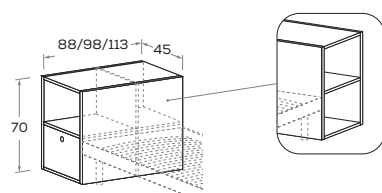

Elementi retroletto e pannello sottorete

Rear-bed storage units and panel under mattress base

Elemento retroletto con ribalta superiore

Rear-bed storage unit with lift-up top

misure L x H x P cm
dimensions W x H x D cm

88/98/113 x 73 x 47/60

Elemento retroletto con vani a giorno

Rear-bed storage unit with open shelving

Da completare con top.

To be finished off with top.

misure L x H x P cm
dimensions W x H x D cm

88/98/113 x 70 x 33/45/58

Elemento retroletto con cassettone su guide rallentate

Rear-bed storage unit with oversized drawer on soft-close runners

Da completare con top.

To be finished off with top.

misure L x H x P cm
dimensions W x H x D cm

88/98/113 x 70 x 45

Elemento retroletto con libreria estraibile su ruote

Rear-bed storage unit with pull-out bookcase on wheels

Da completare con top.

To be finished off with top.

misure L x H x P cm
dimensions W x H x D cm