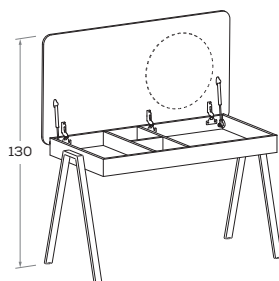

Scrittoi SECRET

SECRET desks

Piano sp. 1,8 cm.
With 1,8cm thick top.

Con gambe WOODY.
With WOODY legs.

Chiuso
Closed

Aperto
Open

misure L x H x P cm
dimensions W x H x D cm

120 x 81,6 x 63 cm

Con gambe ASK.
With ASK legs.

Chiuso
Closed

Aperto
Open

misure L x H x P cm
dimensions W x H x D cm

120 x 72,6 x 63 cm