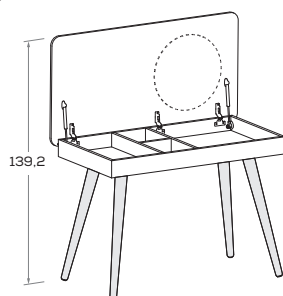

Scrittoi SECRET

SECRET desks

Piano sp. 1,8 cm.
With 1,8cm thick top.

Con gambe WOODY.
With WOODY legs.

Chiuso
Closed

Aperto
Open

misure L x H x P cm
dimensions W x H x D cm

120 x 81,6 x 63 cm

Con gambe ASK.
With ASK legs.

Chiuso
Closed

Aperto
Open

misure L x H x P cm
dimensions W x H x D cm

120 x 72,6 x 63 cm