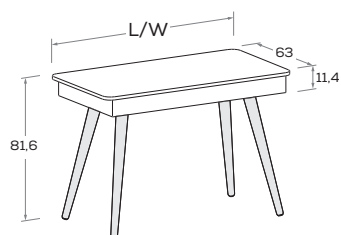

Scrittoi SECRET

SECRET desks

Piano sp. 1,8 cm.
With 1,8cm thick top.

Con gambe WOODY.
With WOODY legs.

Chiuso
Closed

Aperto
Open

misure L x H x P cm
dimensions W x H x D cm

120 x 81,6 x 63 cm

Con gambe ASK.
With ASK legs.

Chiuso
Closed

Aperto
Open

misure L x H x P cm
dimensions W x H x D cm

120 x 72,6 x 63 cm