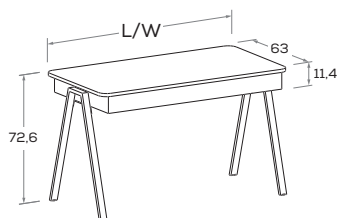

Scrittoi SECRET

SECRET desks

Piano sp. 1,8 cm.
With 1,8cm thick top.

Con gambe WOODY.
With WOODY legs.

Chiuso
Closed

Aperto
Open

misure L x H x P cm
dimensions W x H x D cm

120 x 81,6 x 63 cm

Con gambe ASK.
With ASK legs.

Chiuso
Closed

Aperto
Open

misure L x H x P cm
dimensions W x H x D cm

120 x 72,6 x 63 cm