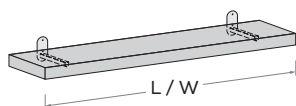

Mensole sp. 5 cm

5cm-thick shelves

Mensole con supporti FRECCIA - P 25 cm

Shelves with FRECCIA supports - D 25 cm

Senza LED
With no LED

largh. min. 45 cm - max 300 cm
width min 45 cm - mx 300 cm
Portata massima mensole 7 kg. al ml
Shelf load capacity 7 kg per linear metre

Con lampada LED incasso
(senza trasformatore)
With recessed LED light
(without transformer)

largh. min. 60 cm - max 300 cm
width min 60 cm - mx 300 cm
Portata massima mensole 7 kg. al ml
Shelf load capacity 7 kg per linear metre

Mensole con supporti ARCO - P 25,3 cm

Shelves with ARCO supports - D 25,3 cm

Senza LED
With no LED

largh. min. 45 cm - max 300 cm
width min 45 cm - mx 300 cm
Portata massima mensole 7 kg. al ml
Shelf load capacity 7 kg per linear metre