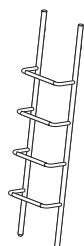

Scalette in appoggio

Leaning ladders

nidi

PEGGY

Montanti in melaminico.
Pioli cilindrici in legno.

*Melamine side rails.
Cylindrical wooden rungs.*

misure H cm
dimensions H cm

163 cm

FLATTY

Montanti in melaminico.
Pioli rettangolari in legno.

*Melamine side rails.
Rectangular wooden rungs.*

misure H cm
dimensions H cm

163 cm

GRISÙ

In metallo.
Metal.

misure H cm
dimensions H cm

163 cm