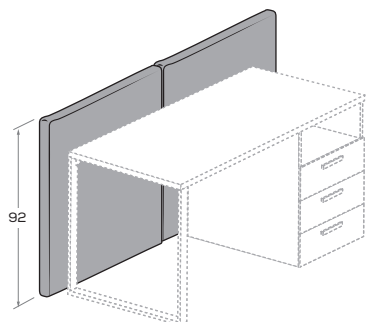

Pannellatura imbottita sp. 6 cm.

6cm-thick padded panelling.

Esempi di componibilità

Examples of combinations

Per terminali PANN
vedi capitolo armadi
For PANN end units,
see wardrobe chapter