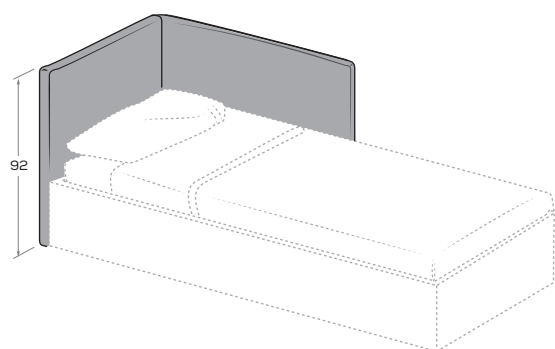

Pannellatura imbottita sp. 6 cm.

6cm-thick padded panelling.

Esempi di componibilità

Examples of combinations

Per terminali PANN
vedi capitolo armadi
For PANN end units,
see wardrobe chapter

Pannello PANN

PANN panel

Spessore 6 cm.

Thickness 6 cm.

misure L. cm
dimensions W cm

60,6/89/99/109,5/129 cm

Sfoderabile.
Removable cover.

Terminale PANN imbottito

PANN padded end-unit

Spessore 6 cm.

Thickness 6 cm.

Con 2 tasche
With 2 pockets

Con 4 tasche
With 4 pockets

misure L. x H. cm
dimensions W x H cm

61 x 129,3/147,6/165,9 cm

Sfoderabile.
Removable cover.