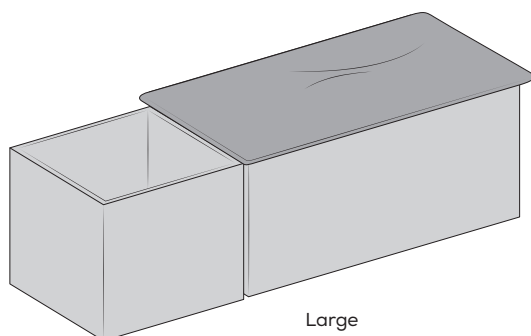

PANK

Medium

misure L x H x P cm
dimensions W x H x D cm

medium: 91,6/101,6 x 44 x 45,6 cm
large: 136,7/146,7 x 44 x 45,6 cm (terminale aperto 45 cm)
(open end 45 cm)

Large

PANK PADDED

Medium

misure L x H x P cm
dimensions W x H x D cm

medium: 96/106 x 44 x 51,7 cm
large: 139/149 x 44 x 51,7 cm (terminale aperto 45 cm)
(open end 45 cm)

Large