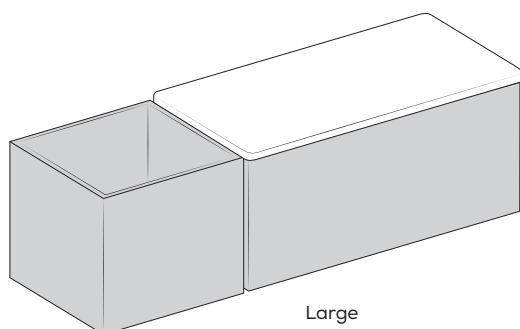

PANK

Medium

misure L x H x P cm
dimensions W x H x D cm

medium: 91,6/101,6 x 44 x 45,6 cm
large: 136,7/146,7 x 44 x 45,6 cm (terminale aperto 45 cm)
(open end 45 cm)

Large

PANK PADDED

Medium

misure L x H x P cm
dimensions W x H x D cm

medium: 96/106 x 44 x 51,7 cm
large: 139/149 x 44 x 51,7 cm (terminale aperto 45 cm)
(open end 45 cm)

Large